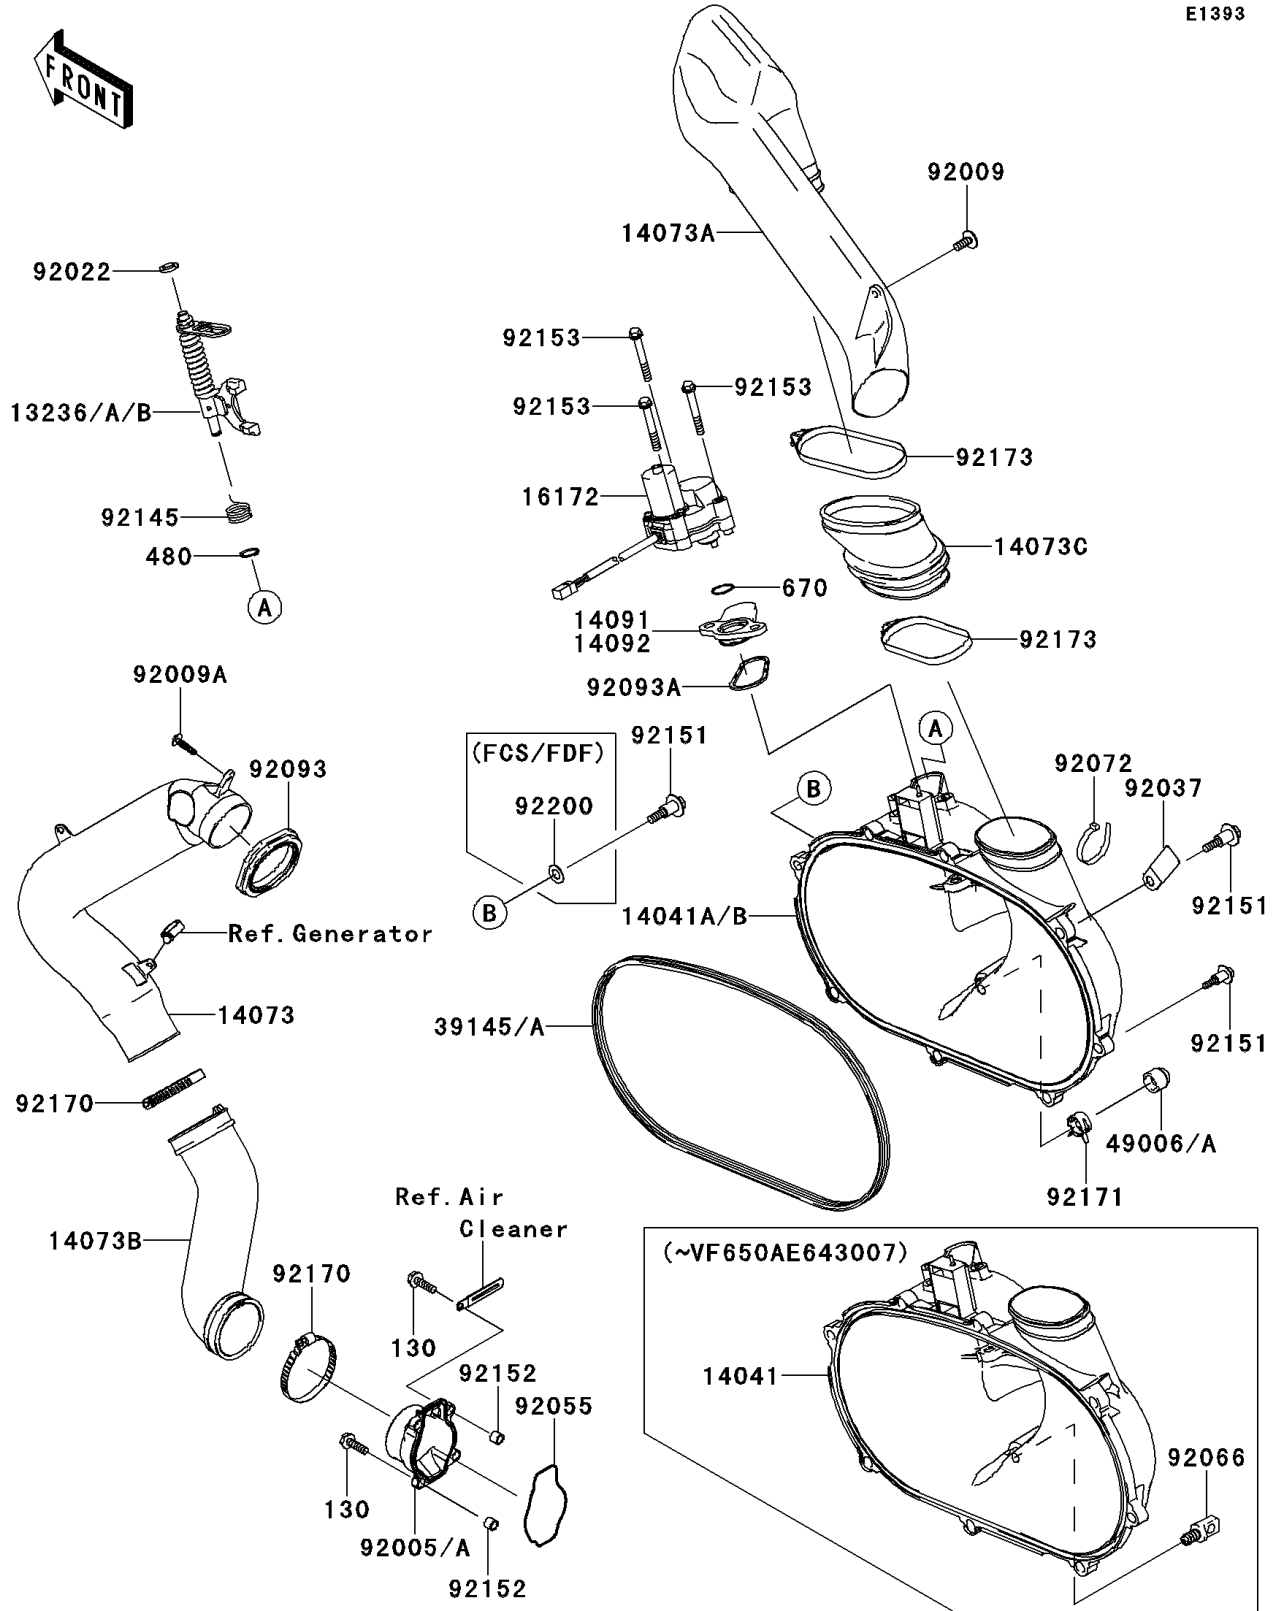

2011 BRUTE FORCE® 650 4x4i PARTS DIAGRAM

Converter Cover

E1393

2011 BRUTE FORCE® 650 4x4i PARTS LIST

Converter Cover

ITEM NAME	PART NUMBER	QUANTITY
LEVER-COMP,YELLOW (Ref # 13236)	13236-0046	AR
LEVER-COMP,GREEN (Ref # 13236A)	13236-0047	AR
LEVER-COMP,PAINT LESS (Ref # 13236B)	13236-0048	1
COVER-COMP (Ref # 14041)	14041-0004	1
COVER-COMP (Ref # 14041A)	14041-0052	1
DUCT,INTAKE (Ref # 14073)	14073-0025	1
DUCT,EXHAUST (Ref # 14073A)	14073-0026	1
DUCT,INTAKE JOINT (Ref # 14073B)	14073-0027	1
DUCT,EXHAUST JOINT (Ref # 14073C)	14073-0028	1
COVER (Ref # 14091)	14091-1421	1
ACTUATOR (Ref # 16172)	16172-0018	1
TRIM-SEAL (Ref # 39145A)	39145-1135	1
BOOT,DRAIN (Ref # 49006A)	49006-3718	1
FITTING (Ref # 92005A)	92005-1387	1
SCREW,6X16 (Ref # 92009)	92009-1694	1
SCREW,TAPPING,5X20 (Ref # 92009A)	92009-1993	1
WASHER,10.2X16X1 (Ref # 92022)	92022-1829	1
CLAMP (Ref # 92037)	92037-1780	1
RING-O (Ref # 92055)	92055-1630	1
PLUG,DRAIN,11X19 (Ref # 92066)	92066-1580	1
BAND,L=188 (Ref # 92072)	92072-1239	1
SEAL (Ref # 92093)	92093-0016	1
SEAL (Ref # 92093A)	92093-1548	1
SPRING (Ref # 92145)	92145-1567	1
BOLT,FLANGED,6X30 (Ref # 92151)	92151-1686	8
COLLAR (Ref # 92152)	92152-1332	4
BOLT,6X47 (Ref # 92153)	92153-0678	3
CLAMP (Ref # 92170)	92170-1764	2
BOLT-FLANGED,6X20 (Ref # 130)	130CD0620	4

2011 BRUTE FORCE® 650 4x4i PARTS LIST

Converter Cover

ITEM NAME	PART NUMBER	QUANTITY
CIRCLIP-TYPE-C,10MM (Ref # 480)	480J1000	1
O RING (Ref # 670)	670D3022	1
CLAMP (Ref # 92171)	92171-0329	1
CLAMP (Ref # 92173)	92173-0260	2