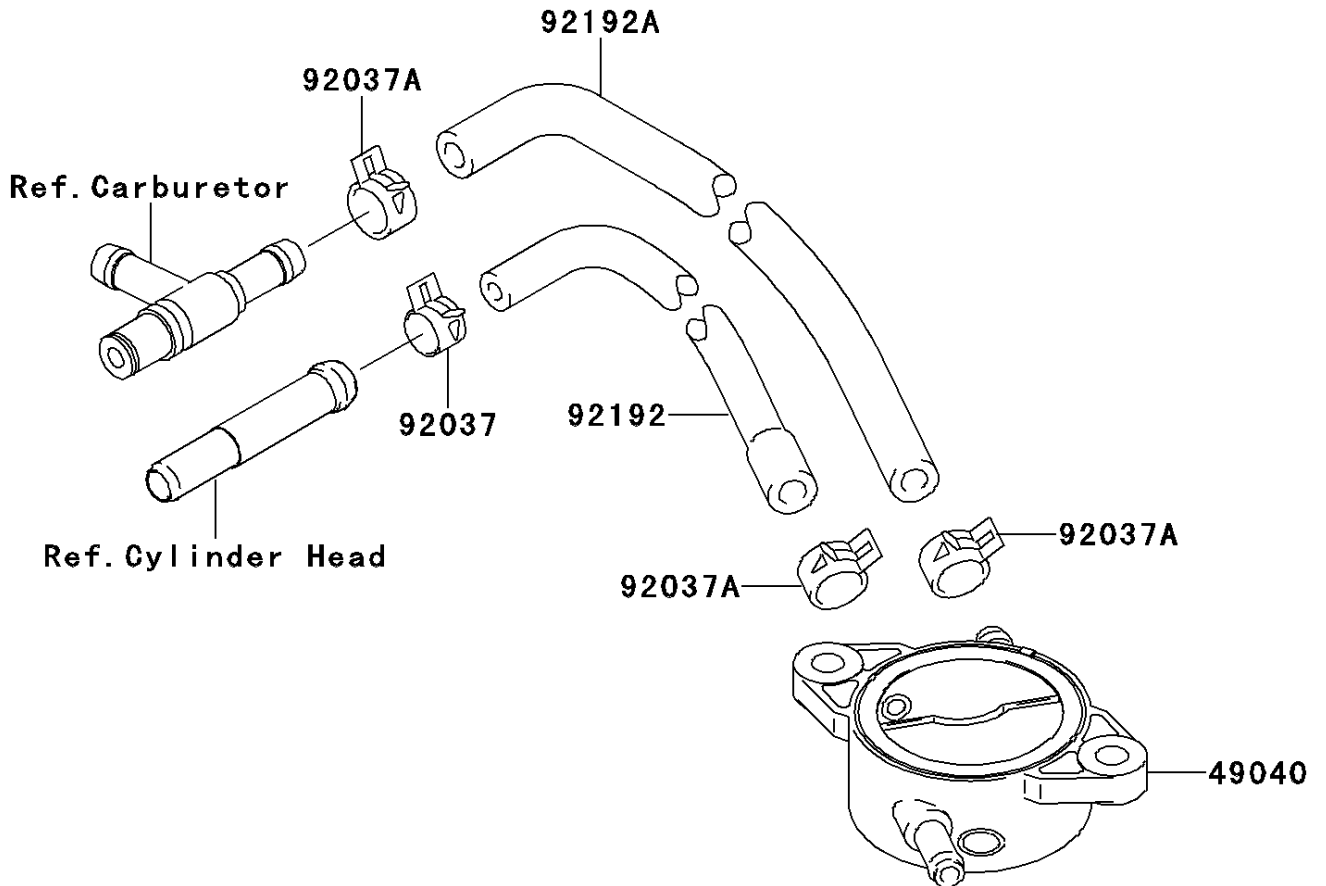

2011 BRUTE FORCE® 650 4x4i PARTS DIAGRAM

Fuel Pump

E1520

2011 BRUTE FORCE® 650 4x4i PARTS LIST

Fuel Pump

ITEM NAME	PART NUMBER	QUANTITY
PUMP-FUEL (Ref # 49040)	49040-0005	1
CLAMP,TUBE (Ref # 92037)	92037-1461	1
CLAMP,TUBE (Ref # 92037A)	92037-1505	3
TUBE,L=510,BLUE STRIPE (Ref # 92192)	92192-0060	1
TUBE,5.8X10.8X580/30 (Ref # 92192A)	92192-0502	1