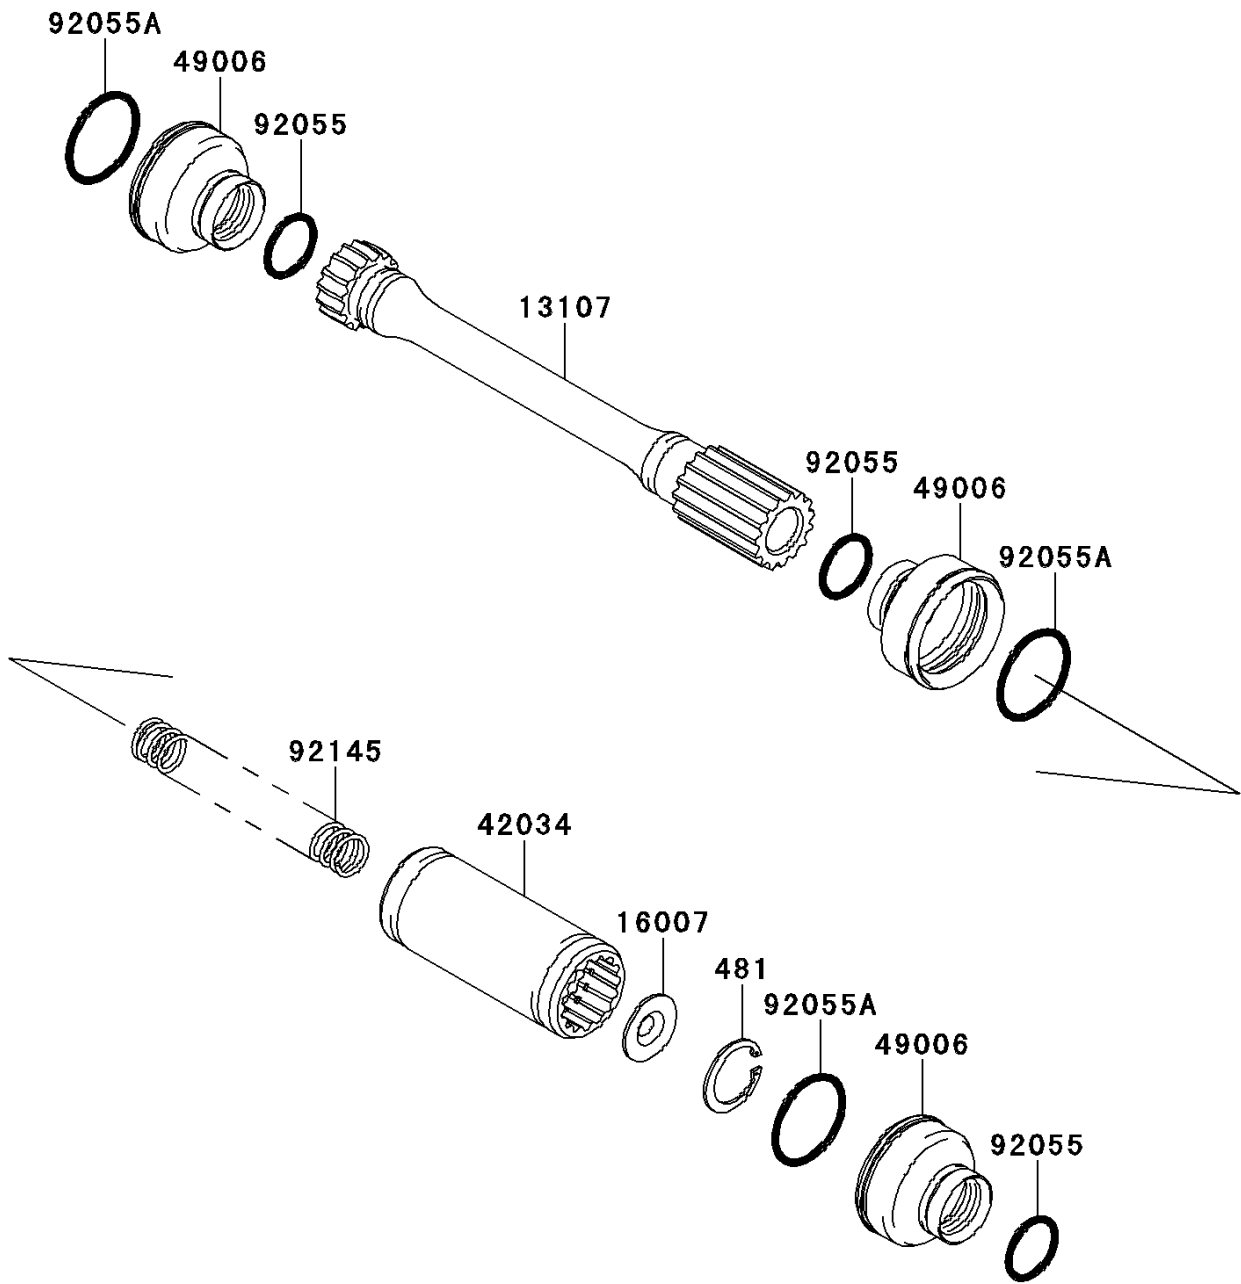

2012 BRUTE FORCE® 650 4x4i PARTS DIAGRAM

Drive Shaft-Propeller

E3135

2012 BRUTE FORCE® 650 4x4i PARTS LIST

Drive Shaft-Propeller

ITEM NAME	PART NUMBER	QUANTITY
CIRCLIP-TYPE-C,25MM (Ref # 481)	481J2500	1
SHAFT,FR PROPELLER SHAFT (Ref # 13107)	13107-1505	1
SEAT-SPRING,PROPELLER SHAFT (Ref # 16007)	16007-0042	1
COUPLING,PROPELLER (Ref # 42034)	42034-1193	1
BOOT (Ref # 49006)	49006-1362	3
RING-O,18X24X3 (Ref # 92055)	92055-1633	3
RING-O,30X35X2.5 (Ref # 92055A)	92055-1693	3
SPRING,PROPELLER SHAFT (Ref # 92145)	92145-1304	1