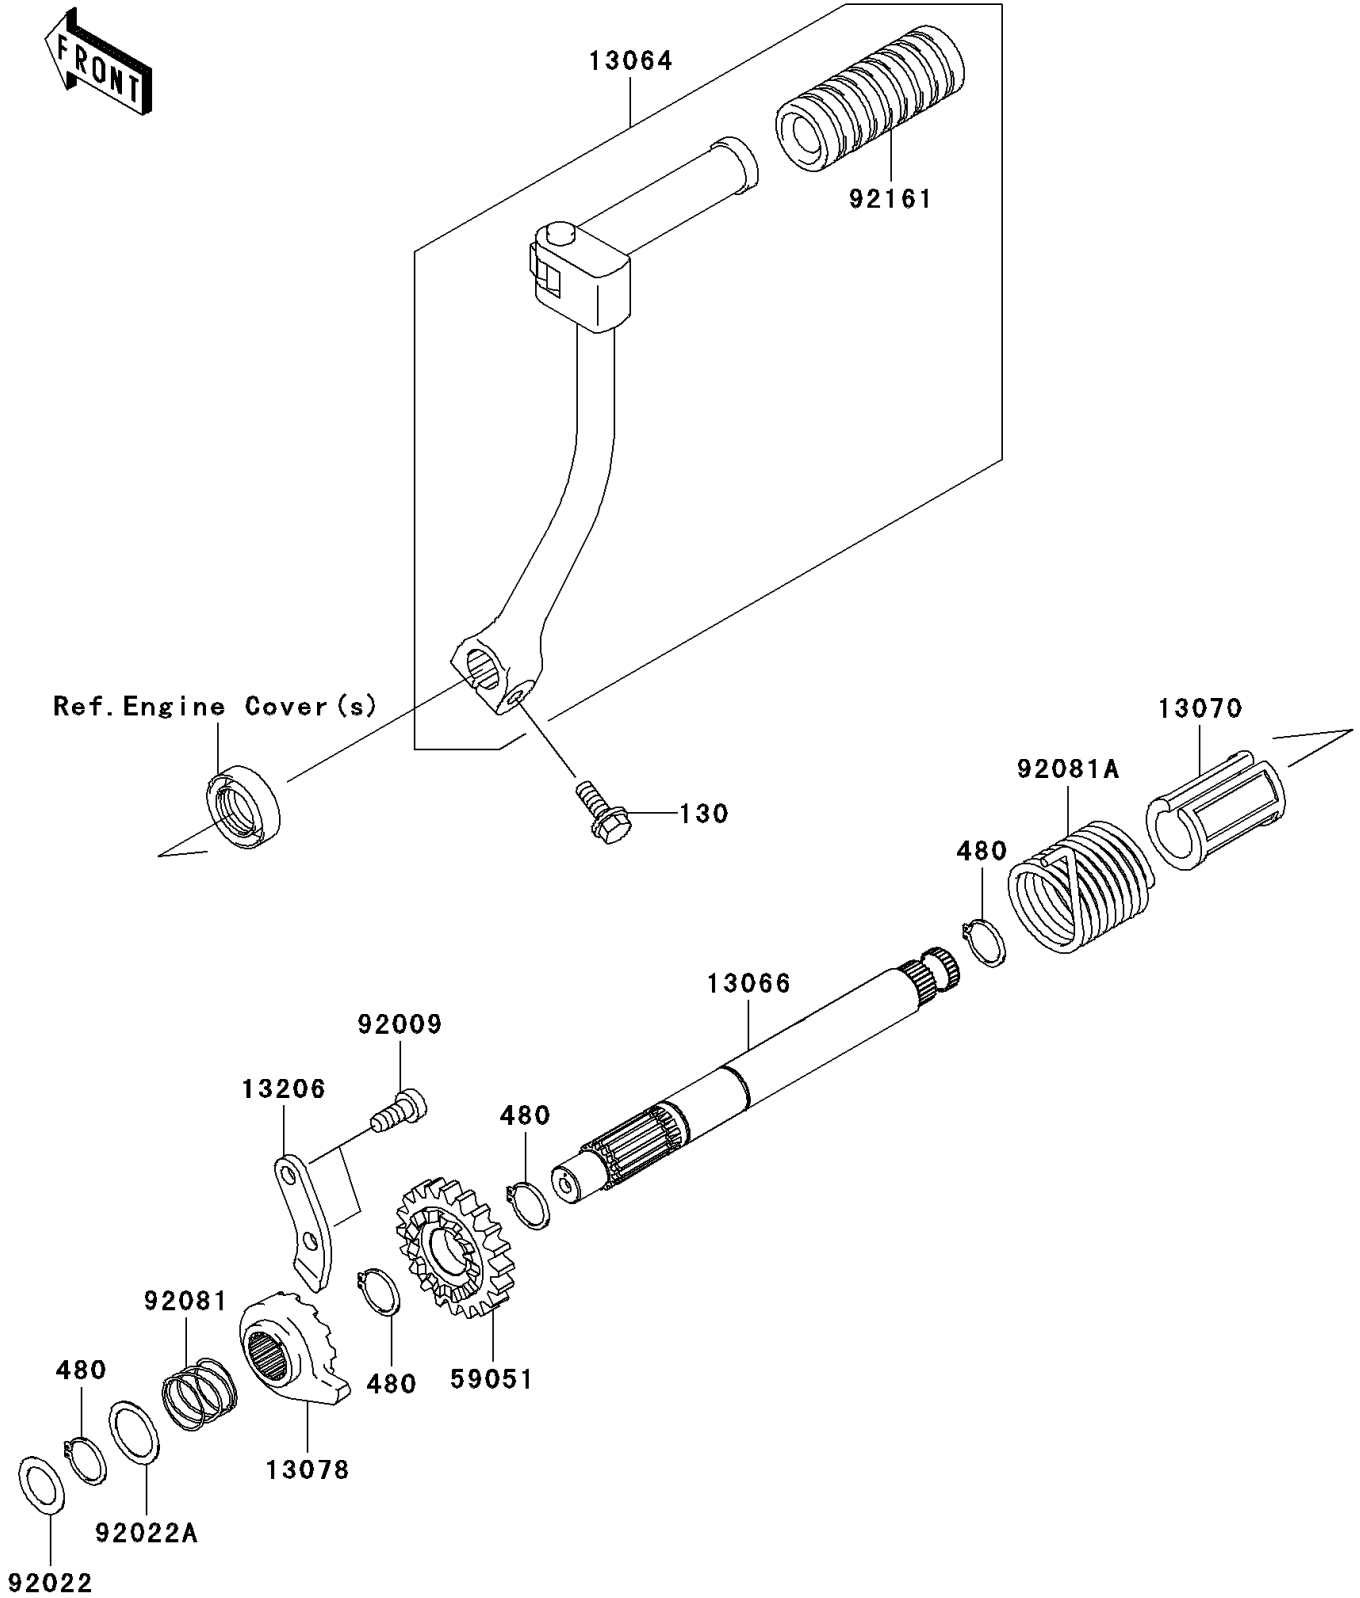

2006 KLX110 PARTS DIAGRAM

Kickstarter Mechanism

E1340

2006 KLX110 PARTS LIST

Kickstarter Mechanism

ITEM NAME	PART NUMBER	QUANTITY
BOLT-FLANGED,6X22 (Ref # 130)	130CA0622	1
CIRCLIP-TYPE-C,16MM (Ref # 480)	480J1600	4
LEVER-ASSY-KICK (Ref # 13064)	13064-0012	1
SHAFT-KICK (Ref # 13066)	13066-1108	1
GUIDE,KICK SHAFT (Ref # 13070)	13070-1035	1
RATCHET (Ref # 13078)	13078-1069	1
GUIDE-KICK (Ref # 13206)	13206-1006	1
GEAR-SPUR,KICK STARTER,22T (Ref # 59051)	59051-1404	1
SCREW,TAPPING (Ref # 92009)	92009-1104	2
WASHER,13.2X20X0.5 (Ref # 92022)	92022-1224	1
WASHER,16.8X22X0.5 (Ref # 92022A)	92022-315	1
SPRING,RATCHET (Ref # 92081)	92081-122	1
SPRING,KICK STARTER (Ref # 92081A)	92081-1276	1
DAMPER,PEDAL (Ref # 92161)	92161-0030	1