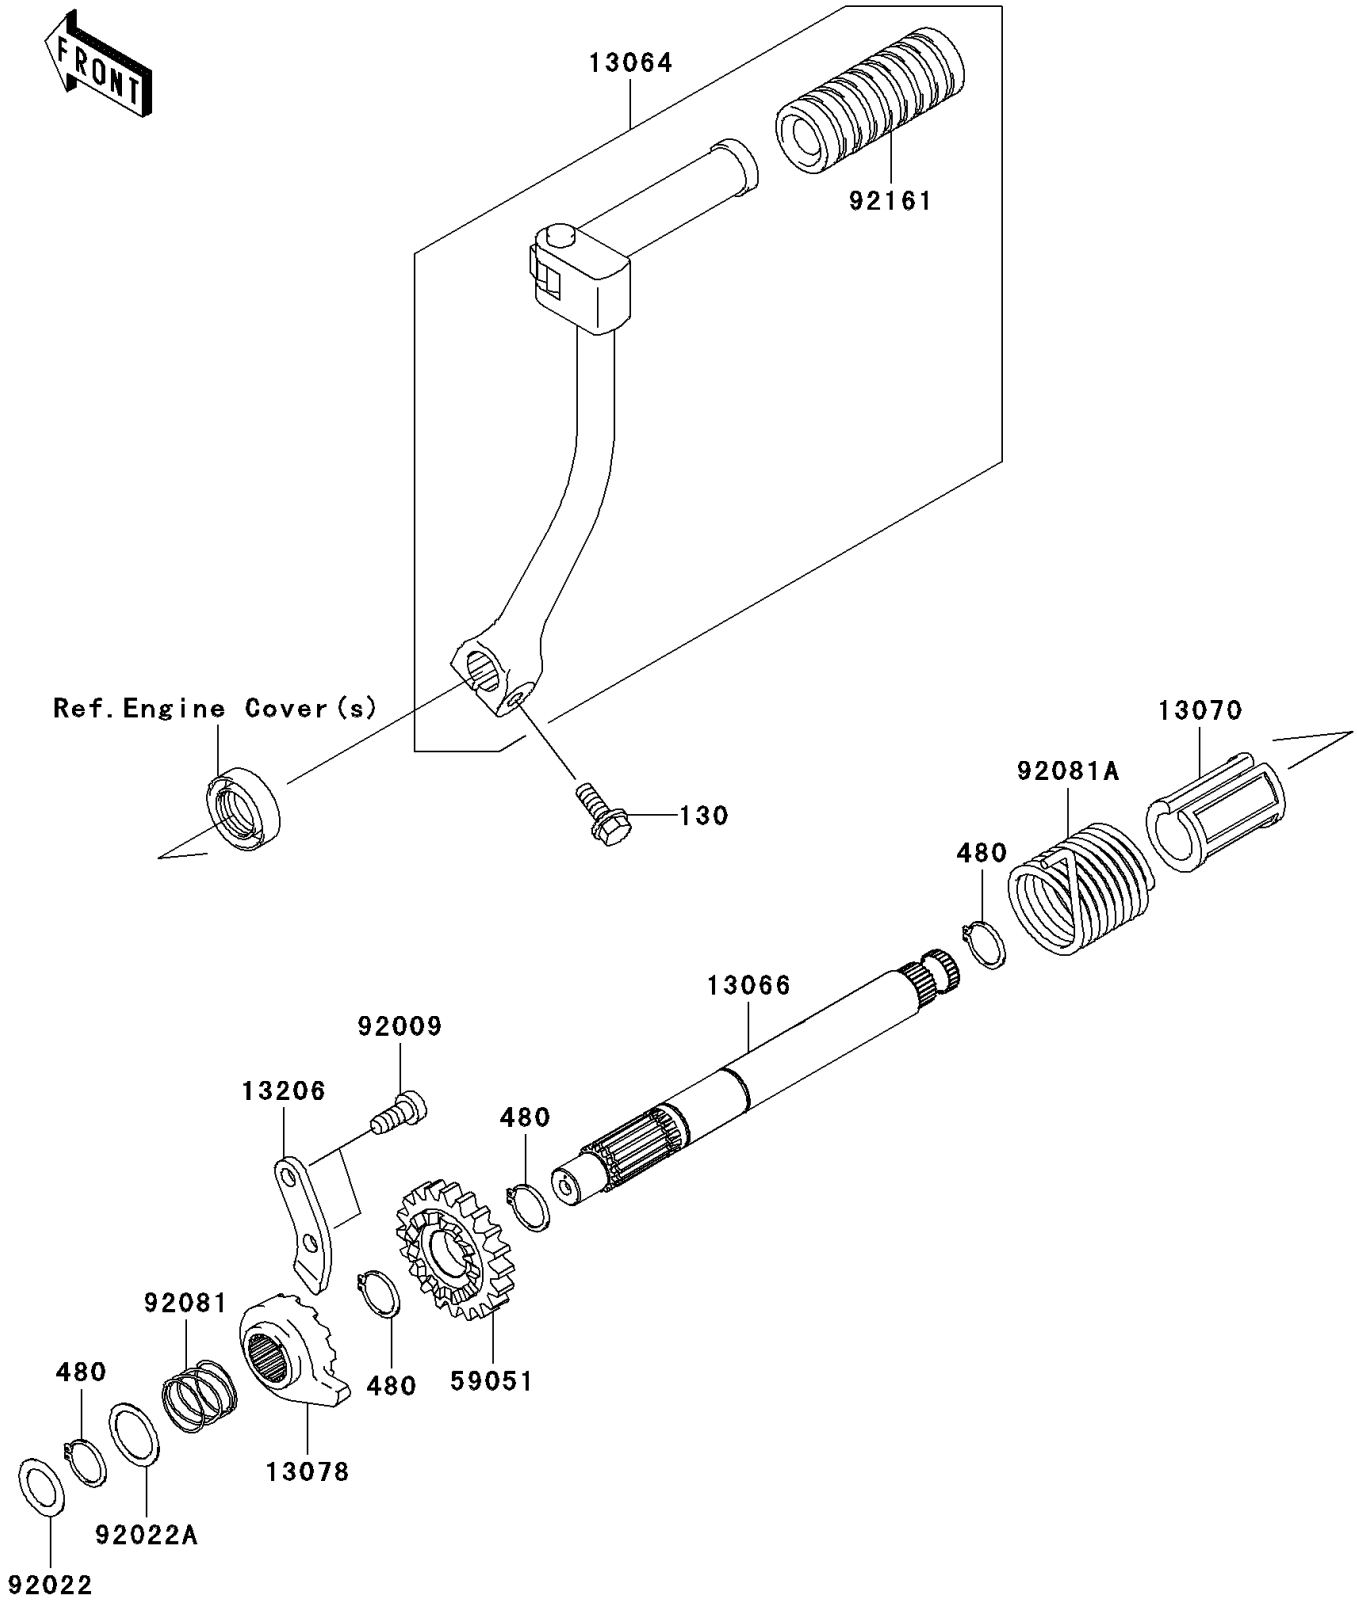

2009 KLX®110 PARTS DIAGRAM

Kickstarter Mechanism

E1340

2009 KLX®110 PARTS LIST

Kickstarter Mechanism

| ITEM NAME | PART NUMBER | QUANTITY |
|--|-------------|----------|
| BOLT-FLANGED,6X22 (Ref # 130) | 130CA0622 | 1 |
| CIRCLIP-TYPE-C,16MM (Ref # 480) | 480J1600 | 4 |
| LEVER-ASSY-KICK (Ref # 13064) | 13064-0012 | 1 |
| SHAFT-KICK (Ref # 13066) | 13066-1108 | 1 |
| GUIDE,KICK SHAFT (Ref # 13070) | 13070-1035 | 1 |
| RATCHET (Ref # 13078) | 13078-1069 | 1 |
| GUIDE-KICK (Ref # 13206) | 13206-1006 | 1 |
| GEAR-SPUR,KICK STARTER,22T (Ref # 59051) | 59051-1404 | 1 |
| SCREW,TAPPING (Ref # 92009) | 92009-1104 | 2 |
| WASHER,13.2X20X0.5 (Ref # 92022) | 92022-1224 | 1 |
| WASHER,16.8X22X0.5 (Ref # 92022A) | 92022-315 | 1 |
| SPRING,RATCHET (Ref # 92081) | 92081-122 | 1 |
| SPRING,KICK STARTER (Ref # 92081A) | 92081-1276 | 1 |
| DAMPER,PEDAL (Ref # 92161) | 92161-0030 | 1 |