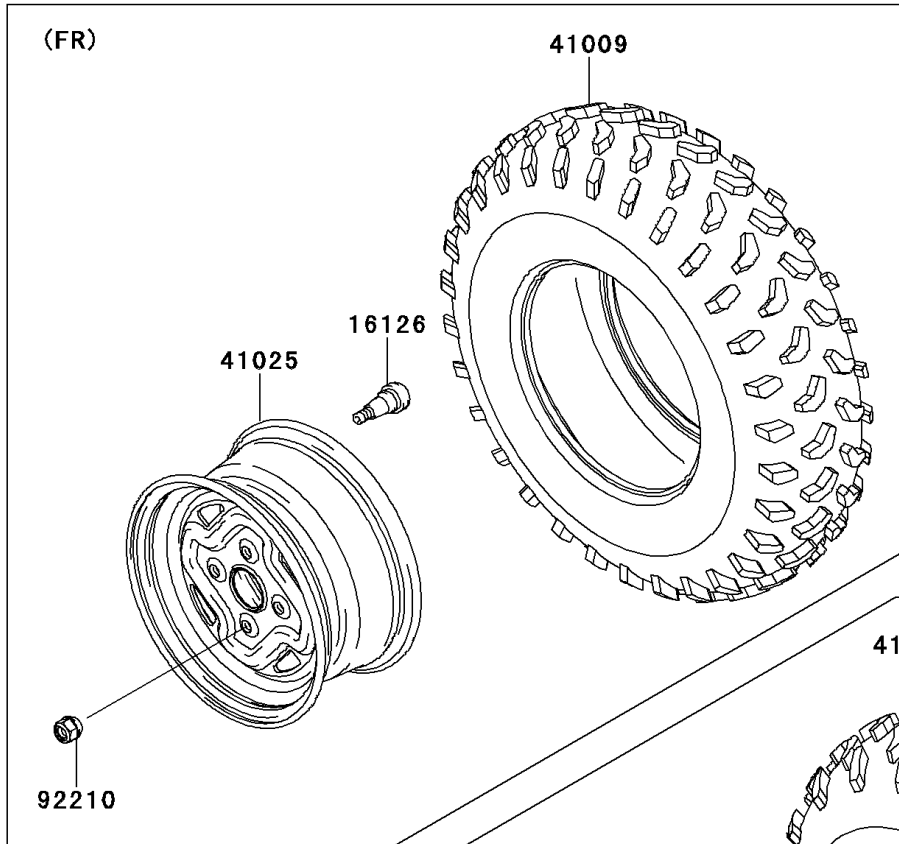

# 2011 BRUTE FORCE® 650 4x4i PARTS DIAGRAM

Wheels/Tires

F2210

### Wheels/Tires

ITEM NAME	PART NUMBER	QUANTITY
VALVE (Ref # 16126)	16126-4001	4
TIRE,FR,AT25X8-12 (Ref # 41009)	41009-0299	2
TIRE,RR,AT25X10-12 (Ref # 41009A)	41009-0300	2
RIM,FR,12X6.0AT,F.S.BLACK (Ref # 41025)	41025-0043-397	2
RIM,RR,12X7.5AT,F.S.BLACK (Ref # 41025A)	41025-0044-397	2
NUT,LOCK,10MM (Ref # 92210)	92210-0203	16