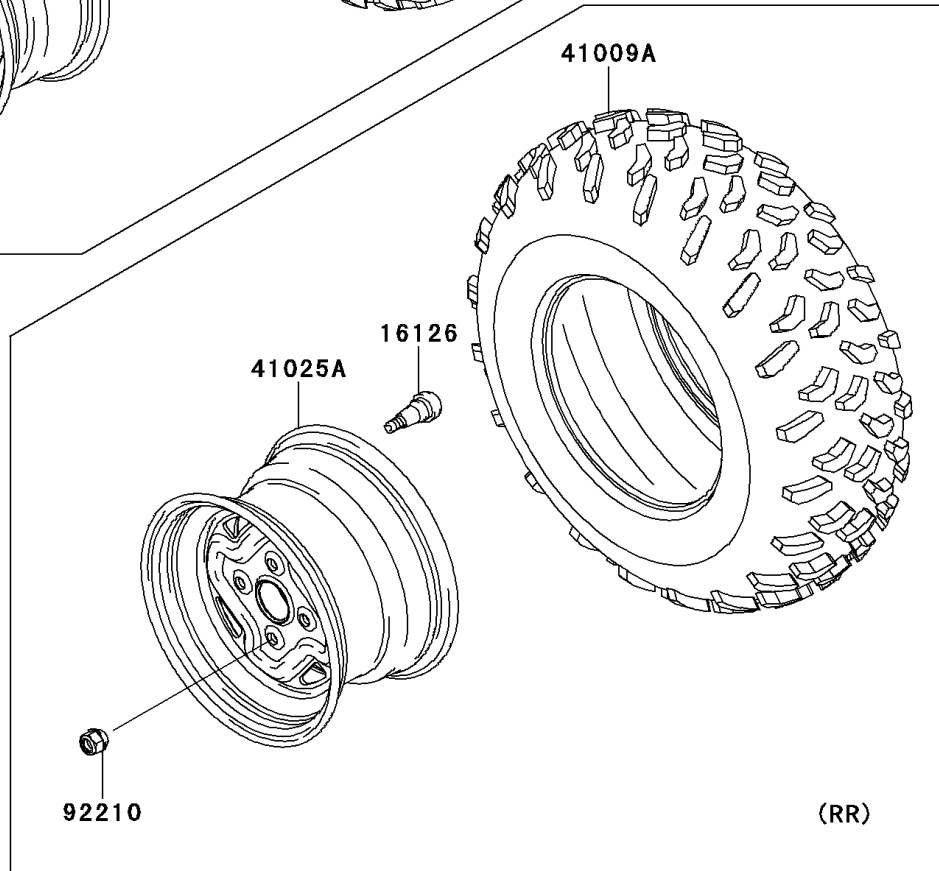

# 2011 BRUTE FORCE® 650 4x4i PARTS DIAGRAM

Wheels/Tires

F2210

## 2011 BRUTE FORCE® 650 4x4i PARTS LIST

### Wheels/Tires

ITEM NAME	PART NUMBER	QUANTITY
VALVE (Ref # 16126)	16126-4001	4
TIRE,FR,AT25X8-12 (Ref # 41009)	41009-0299	2
TIRE,RR,AT25X10-12 (Ref # 41009A)	41009-0300	2
RIM,FR,12X6.0AT,F.S.BLACK (Ref # 41025)	41025-0043-397	2
RIM,RR,12X7.5AT,F.S.BLACK (Ref # 41025A)	41025-0044-397	2
NUT,LOCK,10MM (Ref # 92210)	92210-0203	16