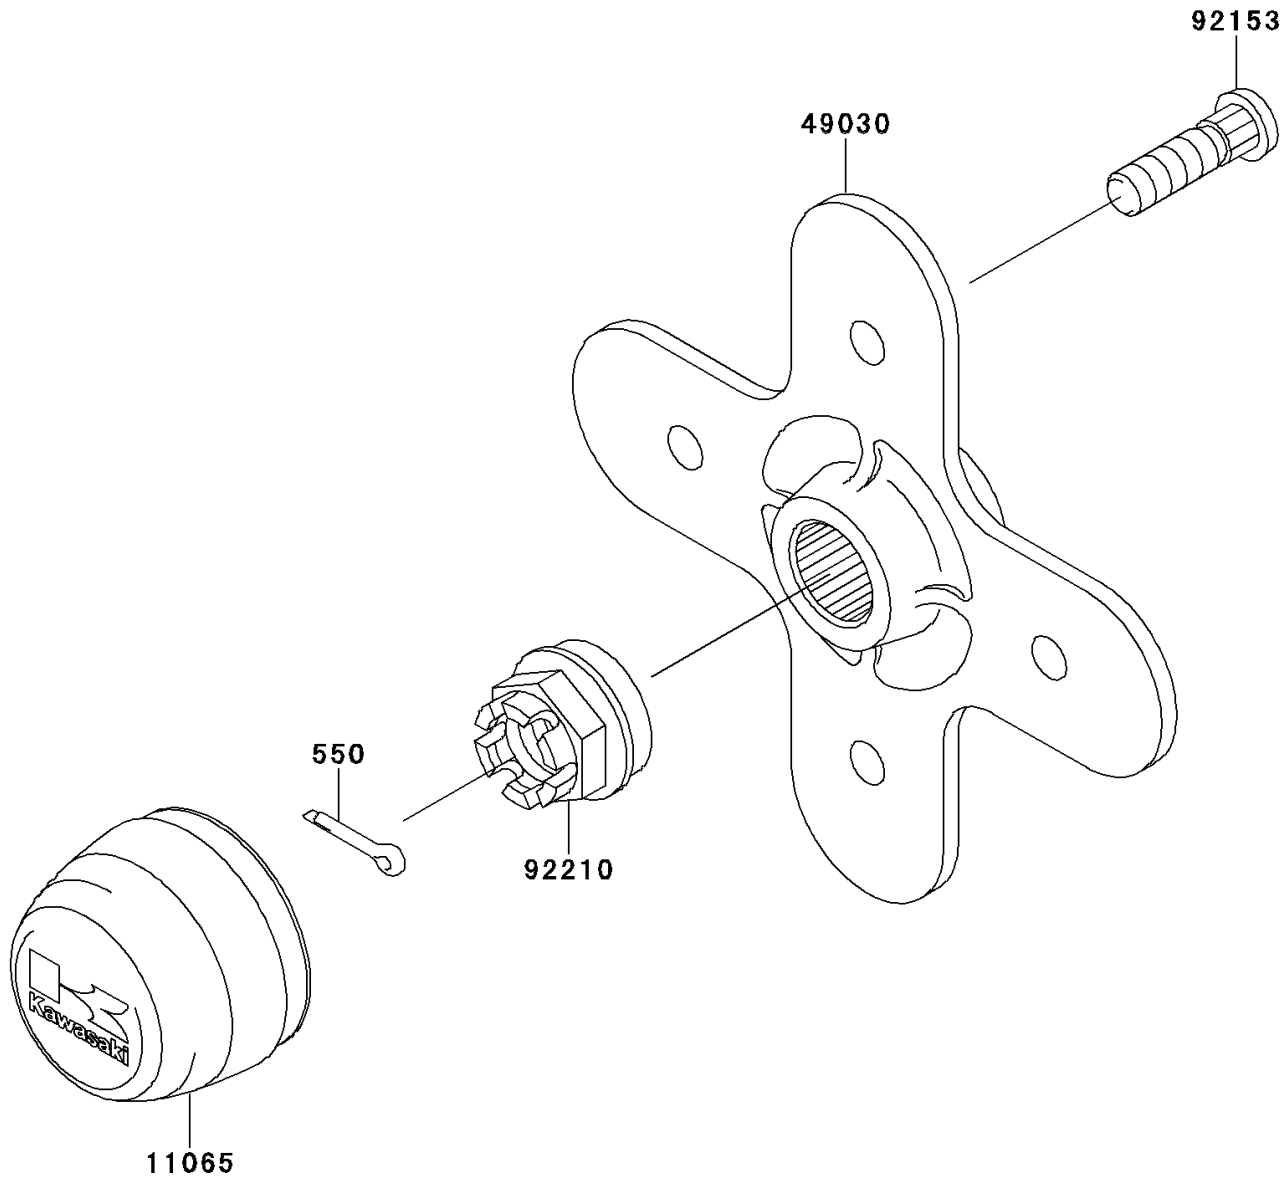

2011 BRUTE FORCE® 650 4x4i PARTS DIAGRAM

Rear Hub

F2240

2011 BRUTE FORCE® 650 4x4i PARTS LIST

Rear Hub

ITEM NAME	PART NUMBER	QUANTITY
PIN-COTTER,4.0X25 (Ref # 550)	550AA4025	2
CAP,WHEEL (Ref # 11065)	11065-0108	2
HUB,RR (Ref # 49030)	49030-0009	2
BOLT,10X36.5 (Ref # 92153)	92153-0890	8
NUT,CASTLE,20MM (Ref # 92210)	92210-1381	2