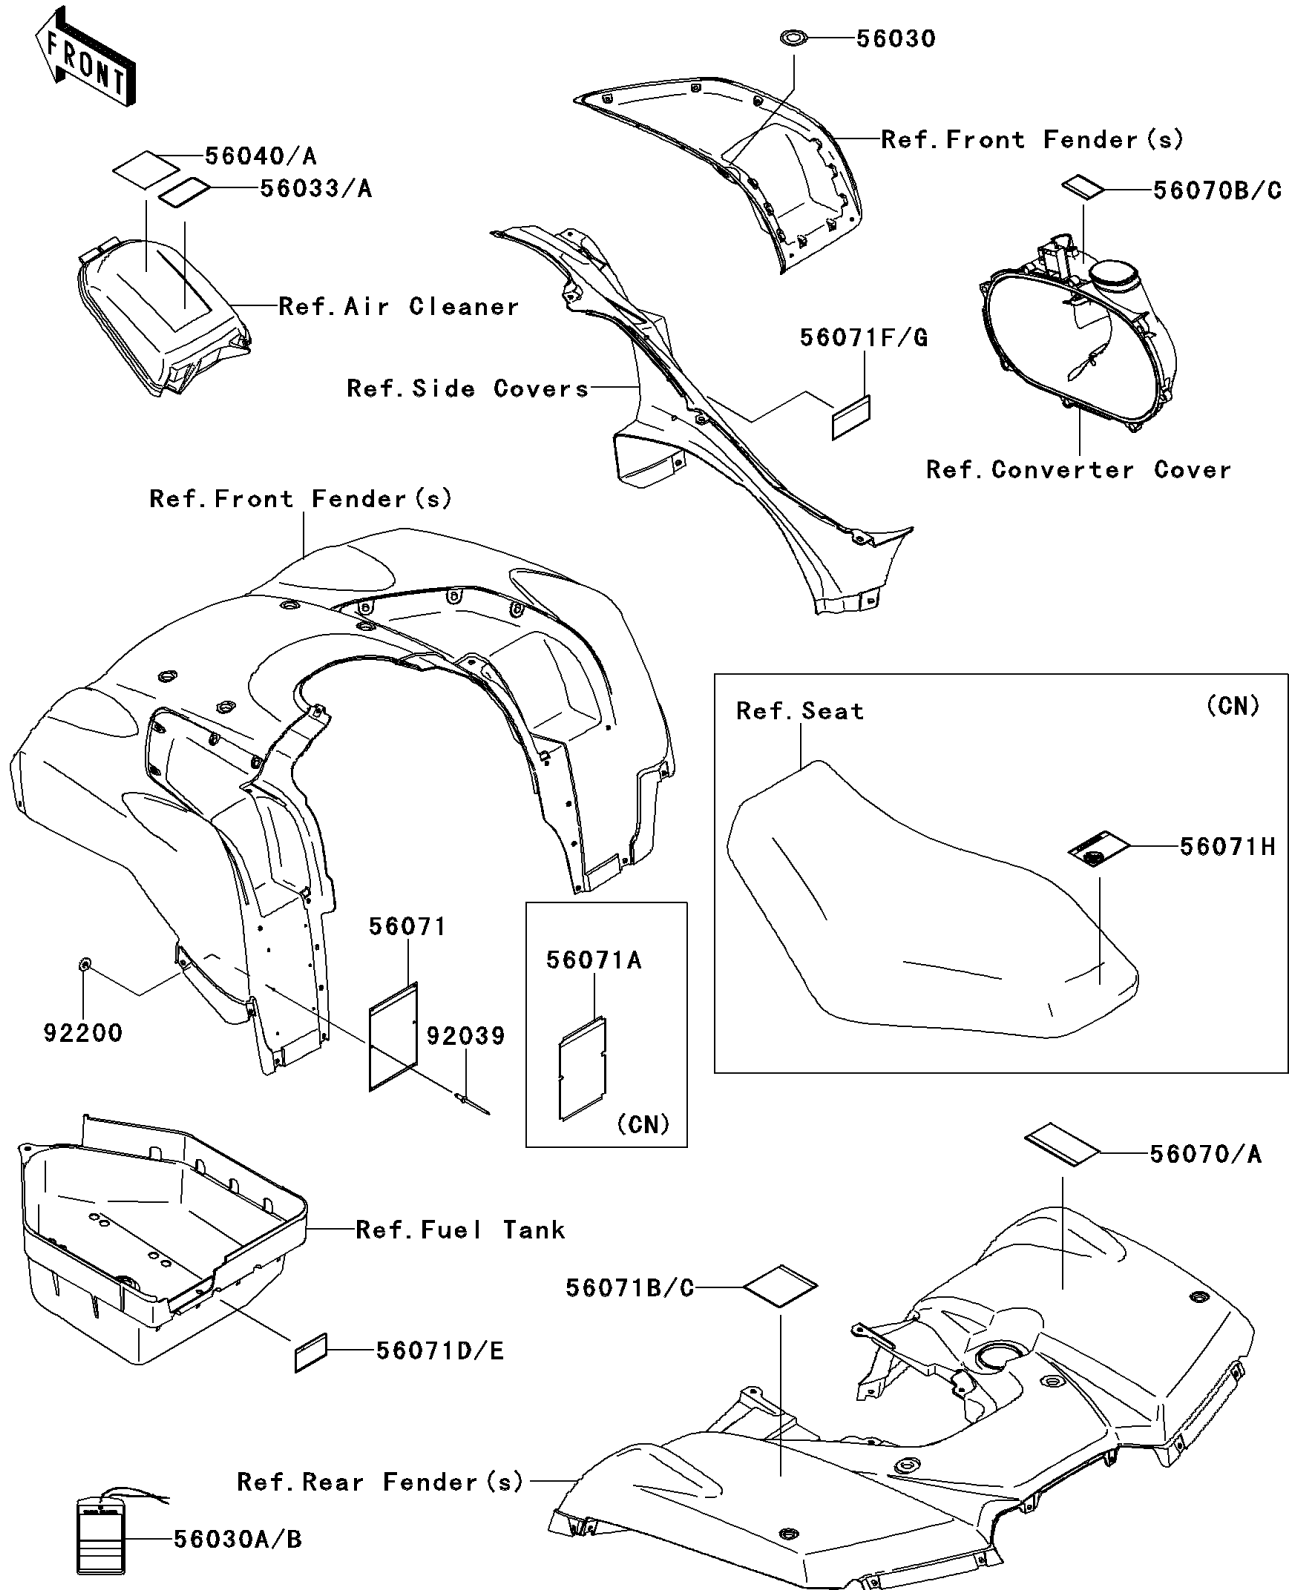

# 2012 BRUTE FORCE® 650 4x4i PARTS DIAGRAM

Labels

F2860

## 2012 BRUTE FORCE® 650 4x4i PARTS LIST

### Labels

ITEM NAME	PART NUMBER	QUANTITY
LABEL,IGNITION SWITCH (Ref # 56030)	56030-0018	1
LABEL,HANGTAG (Ref # 56030A)	56030-0194	1
LABEL-MANUAL,AIR CLEANER (Ref # 56033)	56033-0064	1
LABEL-WARNING,UNDER 16 (Ref # 56040)	56040-1276	1
LABEL-WARNING,DRIVE BELT (Ref # 56070)	56070-0038	1
LABEL-WARNING,CVT COVER (Ref # 56070B)	56070-1269	1
LABEL-WARNING,SERIOUS INJURY (Ref # 56071)	56071-0057	1
LABEL-WARNING,TIRE&MAX LOAD (Ref # 56071B)	56071-0073	1
LABEL-WARNING,TOWING (Ref # 56071D)	56071-0079	1
LABEL-WARNING,SHIFT LEVER (Ref # 56071F)	56071-0090	1
RIVET,3.2X8 (Ref # 92039)	92039-3763	6
WASHER,3.5X8X1 (Ref # 92200)	92200-1251	6
LABEL,HANGTAG,FRN (Ref # 56030B)	56030-0197	1
LABEL-MANUAL,AIR CLEANER,FRN (Ref # 56033A)	56033-0308	1
LABEL-WARNING,AGE,FRN (Ref # 56040A)	56040-1325	1
LABEL-WARNING,DRIVE BELT,FRN (Ref # 56070A)	56070-0039	1
LABEL-WARNING,CVT COVER,FRN (Ref # 56070C)	56070-1271	1
LABEL-WARNING,GENERAL,FRN (Ref # 56071A)	56071-0059	1
LABEL-WARNING,TIRE INFO,FRN (Ref # 56071C)	56071-0074	1
LABEL-WARNING,TRAILER TOWING,FRN (Ref # 56071E)	56071-0080	1
LABEL-WARNING,SHIFT LEVER,FRN (Ref # 56071G)	56071-0092	1
LABEL-WARNING,NO PASSENGER,FRN (Ref # 56071H)	56071-0097	1