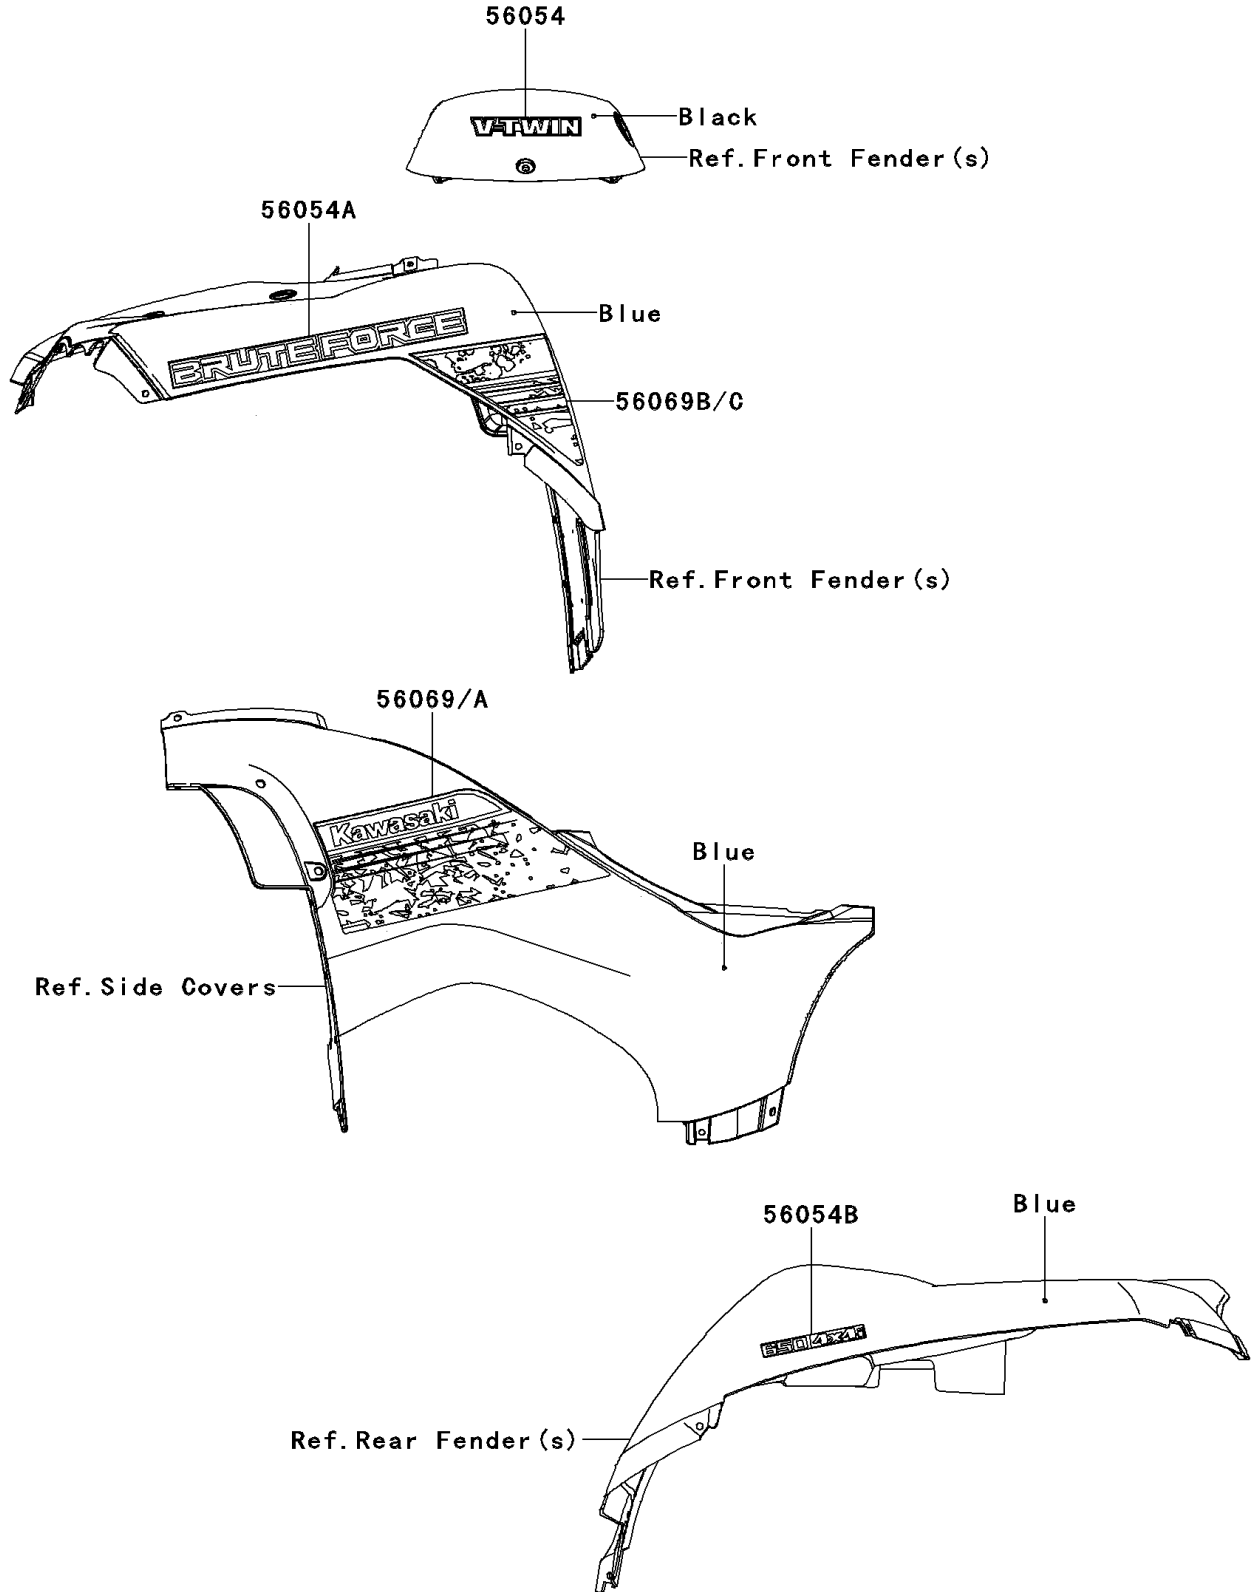

2012 BRUTE FORCE® 650 4x4i PARTS DIAGRAM

Decals(Blue)(FCF/FCS)

F2861A

2012 BRUTE FORCE® 650 4x4i PARTS LIST

Decals(Blue)(FCF/FCS)

ITEM NAME	PART NUMBER	QUANTITY
MARK,FR FENDER,V-TWIN (Ref # 56054)	56054-0230	1
MARK,FR FENDER,BRUTE FORCE (Ref # 56054A)	56054-0816	2
MARK,RR FENDER,650 4X4I (Ref # 56054B)	56054-0817	2
PATTERN,SIDE COVER,LH (Ref # 56069)	56069-1340	1
PATTERN,SIDE COVER,RH (Ref # 56069A)	56069-1341	1
PATTERN,FR FENDER,LH (Ref # 56069B)	56069-1342	1
PATTERN,FR FENDER,RH (Ref # 56069C)	56069-1343	1