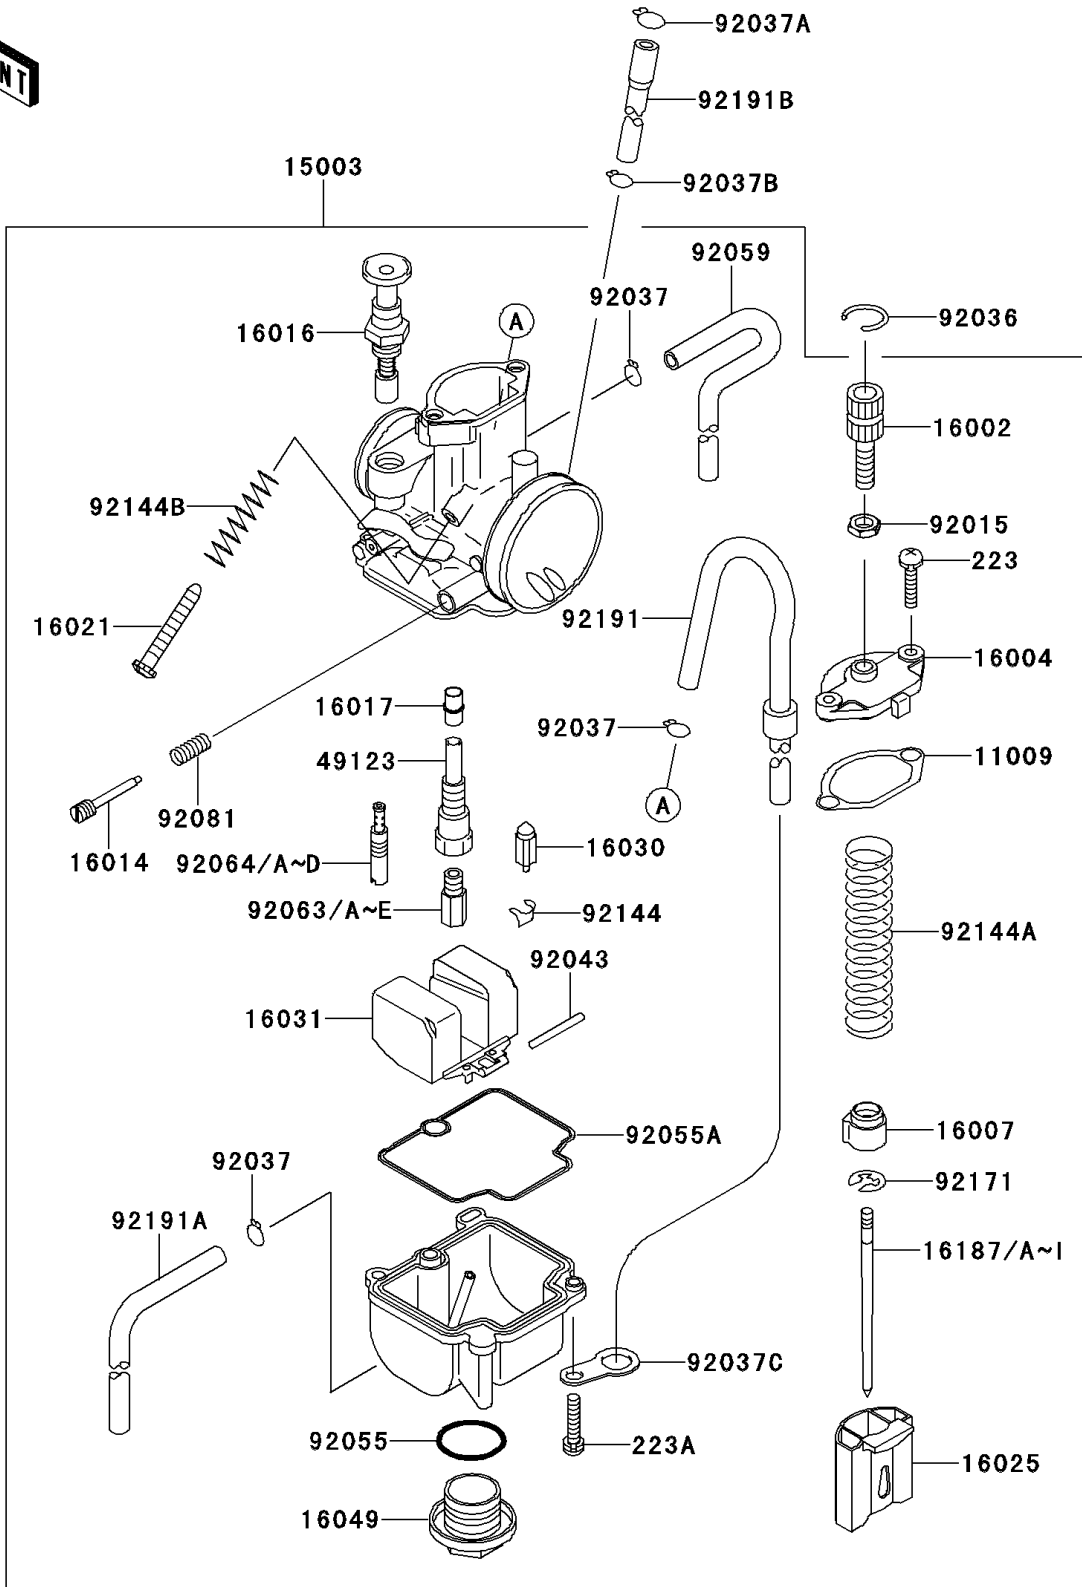

2012 KX™100 PARTS DIAGRAM

Carburetor

E1611