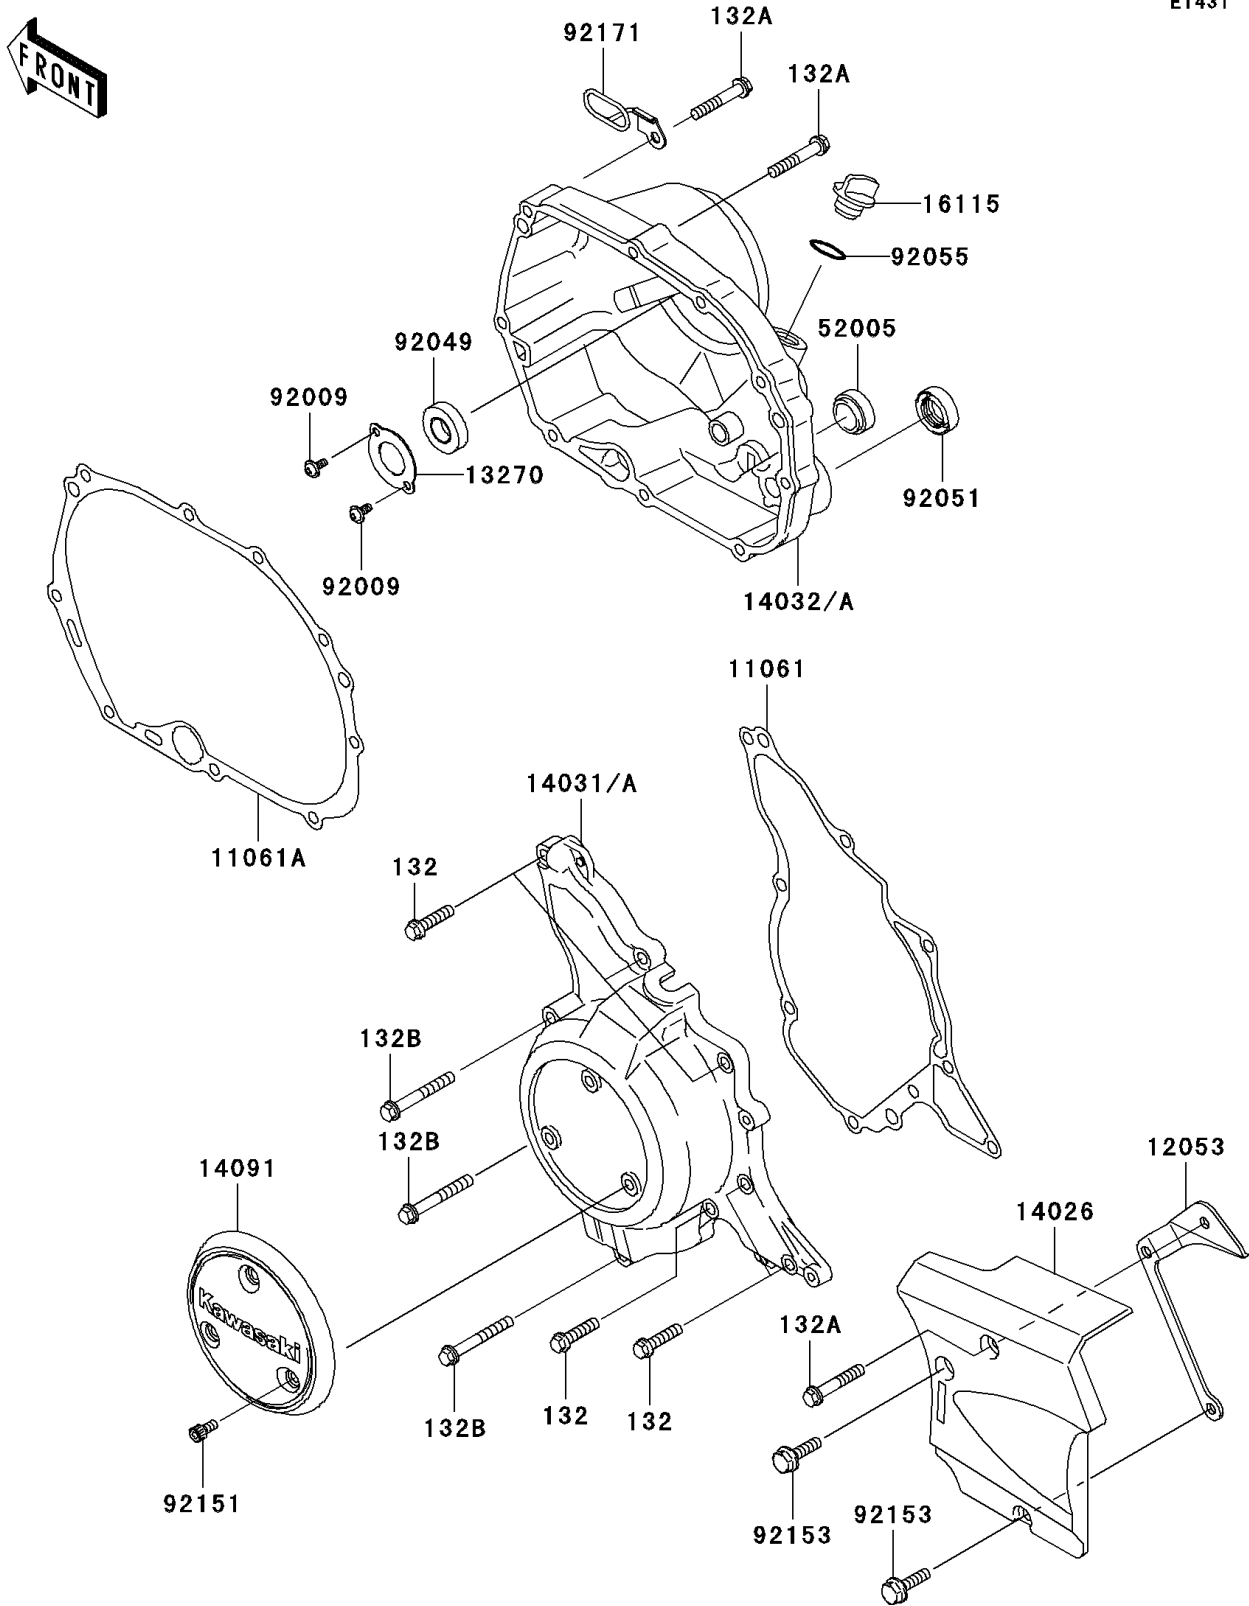

2006 KLX110 PARTS DIAGRAM

Engine Cover(s)

E1431

2006 KLX110 PARTS LIST

Engine Cover(s)

ITEM NAME	PART NUMBER	QUANTITY
BOLT-FLANGED-SMALL,6X25 (Ref # 132)	132BD0625	6
BOLT-FLANGED-SMALL,6X35 (Ref # 132A)	132BD0635	10
BOLT-FLANGED-SMALL,6X45 (Ref # 132B)	132BD0645	3
GASKET,GENERATOR (Ref # 11061)	11061-0125	1
GASKET,CLUTCH COVER (Ref # 11061A)	11061-0289	1
GUIDE-CHAIN,TENSION (Ref # 12053)	12053-1467	1
PLATE (Ref # 13270)	13270-1800	1
COVER-CHAIN (Ref # 14026)	14026-1285	1
COVER-GENERATOR (Ref # 14031A)	14031-1342	1
COVER-CLUTCH (Ref # 14032A)	14032-1529	1
COVER,HEAT INSULATOR (Ref # 14091)	14091-1444	1
CAP-OIL FILLER (Ref # 16115)	16115-1068	1
GAUGE,OIL LEVEL (Ref # 52005)	52005-0019	1
SCREW (Ref # 92009)	92009-1745	2
SEAL-OIL,AC0387E0 (Ref # 92049)	92049-1595	1
SEAL-OIL,TB16267 (Ref # 92051)	92051-003	1
RING-O,31.7X2.4 (Ref # 92055)	92055-049	1
BOLT,SOCKET,5X10 (Ref # 92151)	92151-1212	3
BOLT,6X20 (Ref # 92153)	92153-1184	2
CLAMP,DRAIN TUBE (Ref # 92171)	92171-1124	1