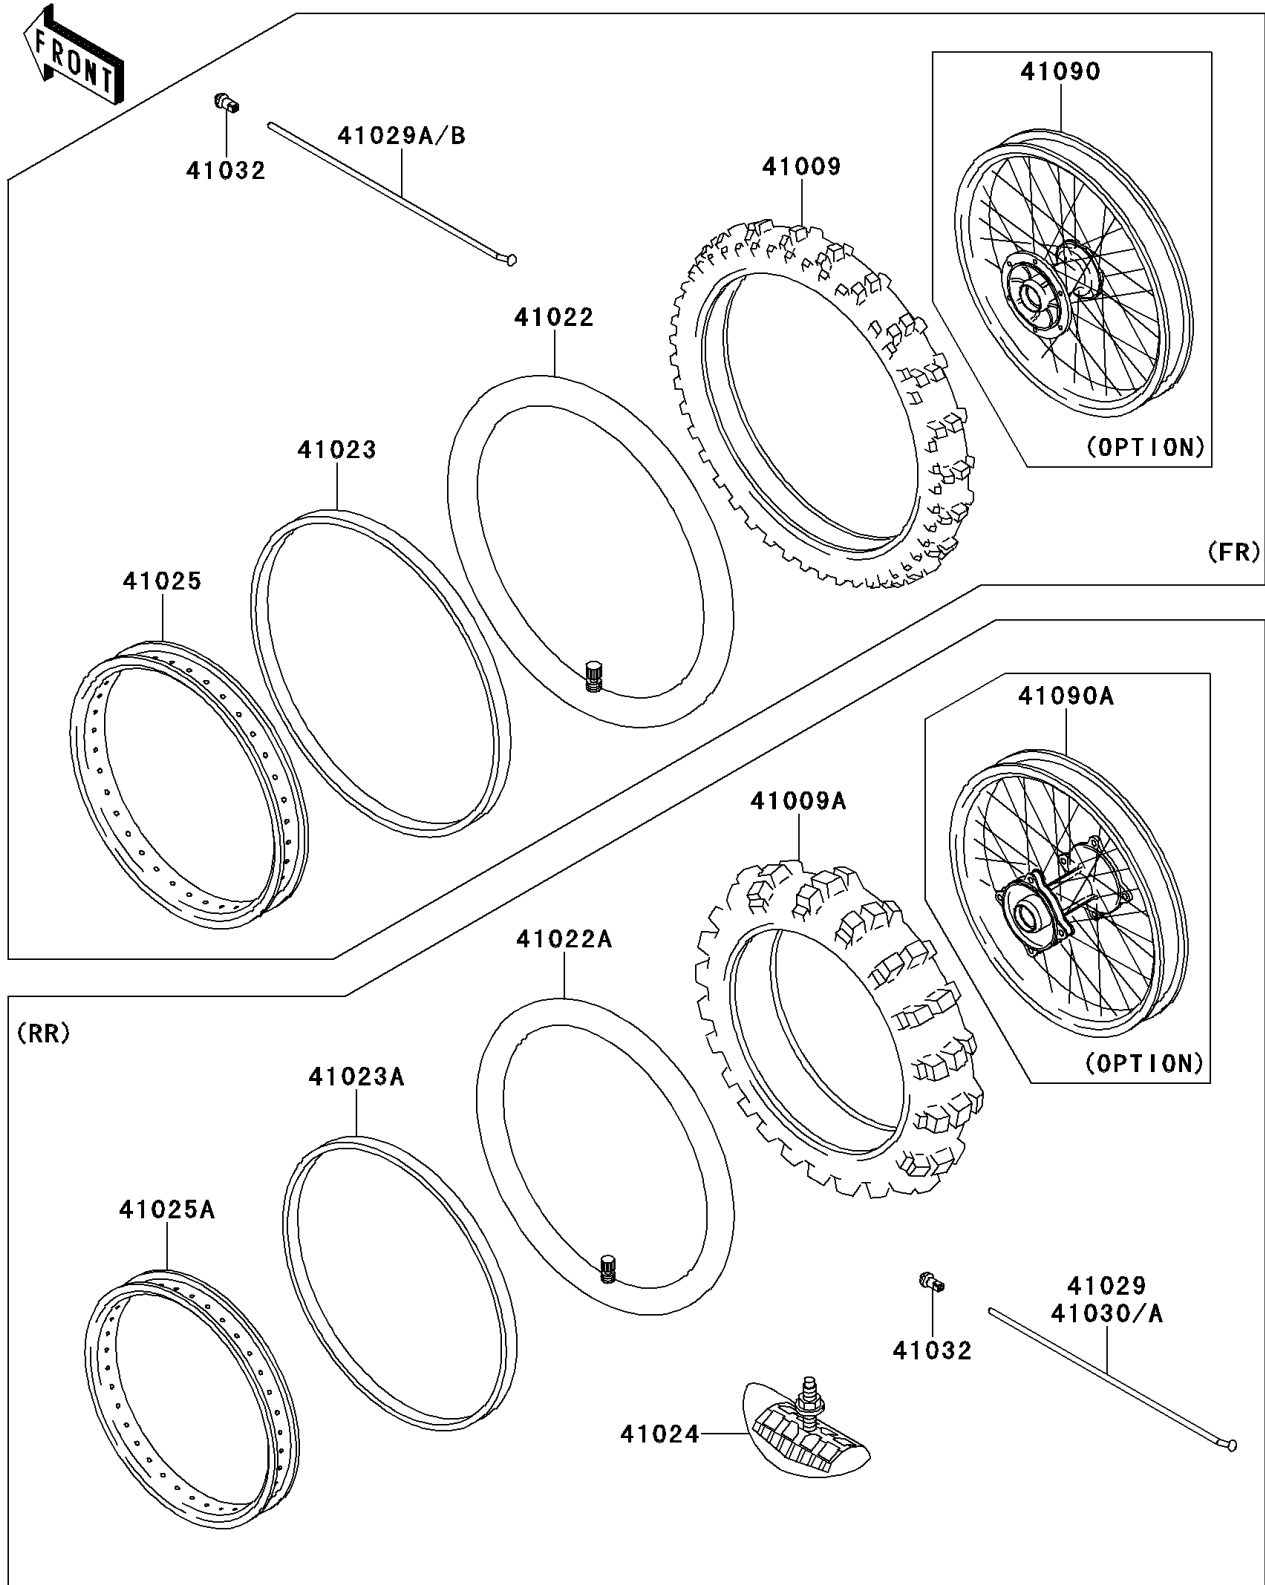

# 2013 KX™100 PARTS DIAGRAM

Wheels/Tires

F2210

## 2013 KX™100 PARTS LIST

### Wheels/Tires

ITEM NAME	PART NUMBER	QUANTITY
TIRE,FR,70/100-19 42M,M401(BS) (Ref # 41009)	41009-0051	1
TIRE,RR,90/100-16 52M,M402(BS) (Ref # 41009A)	41009-0052	1
TUBE-TIRE,70/100-19(BS) (Ref # 41022)	41022-1203	1
TUBE-TIRE,90/100-16(BS) (Ref # 41022A)	41022-1204	1
BAND-RIM,X-19(BS) (Ref # 41023)	41023-1122	1
BAND-RIM,X-16A(BS) (Ref # 41023A)	41023-1123	1
STOPPER-RIM,1.85-M(DUNLOP) (Ref # 41024)	41024-011	1
RIM,FR,1.40X19,BLACK (Ref # 41025)	41025-0133-WC	1
RIM,RR,1.85X16,BLACK (Ref # 41025A)	41025-0134-WC	1
SPOKE-INNER,RR,179MMX170D (Ref # 41029)	41029-1278	14
SPOKE-INNER,FR,RH,211MMX165D (Ref # 41029A)	41029-1288	14
SPOKE-INNER,FR,LH,207MMX165D (Ref # 41029B)	41029-1289	14
SPOKE-OUTER,RR,RH,171MMX170D (Ref # 41030)	41030-1151	7
SPOKE-OUTER,RR,LH,175MMX170D (Ref # 41030A)	41030-1161	7
NIPPLE-SPOKE,8X9X20(+),STEEL (Ref # 41032)	41032-1077	56
WHEEL,FR,1.40X19,BLACK (Ref # 41090)	41090-0103-WC	1
WHEEL,RR,1.85X16,BLACK (Ref # 41090A)	41090-0104-WC	1