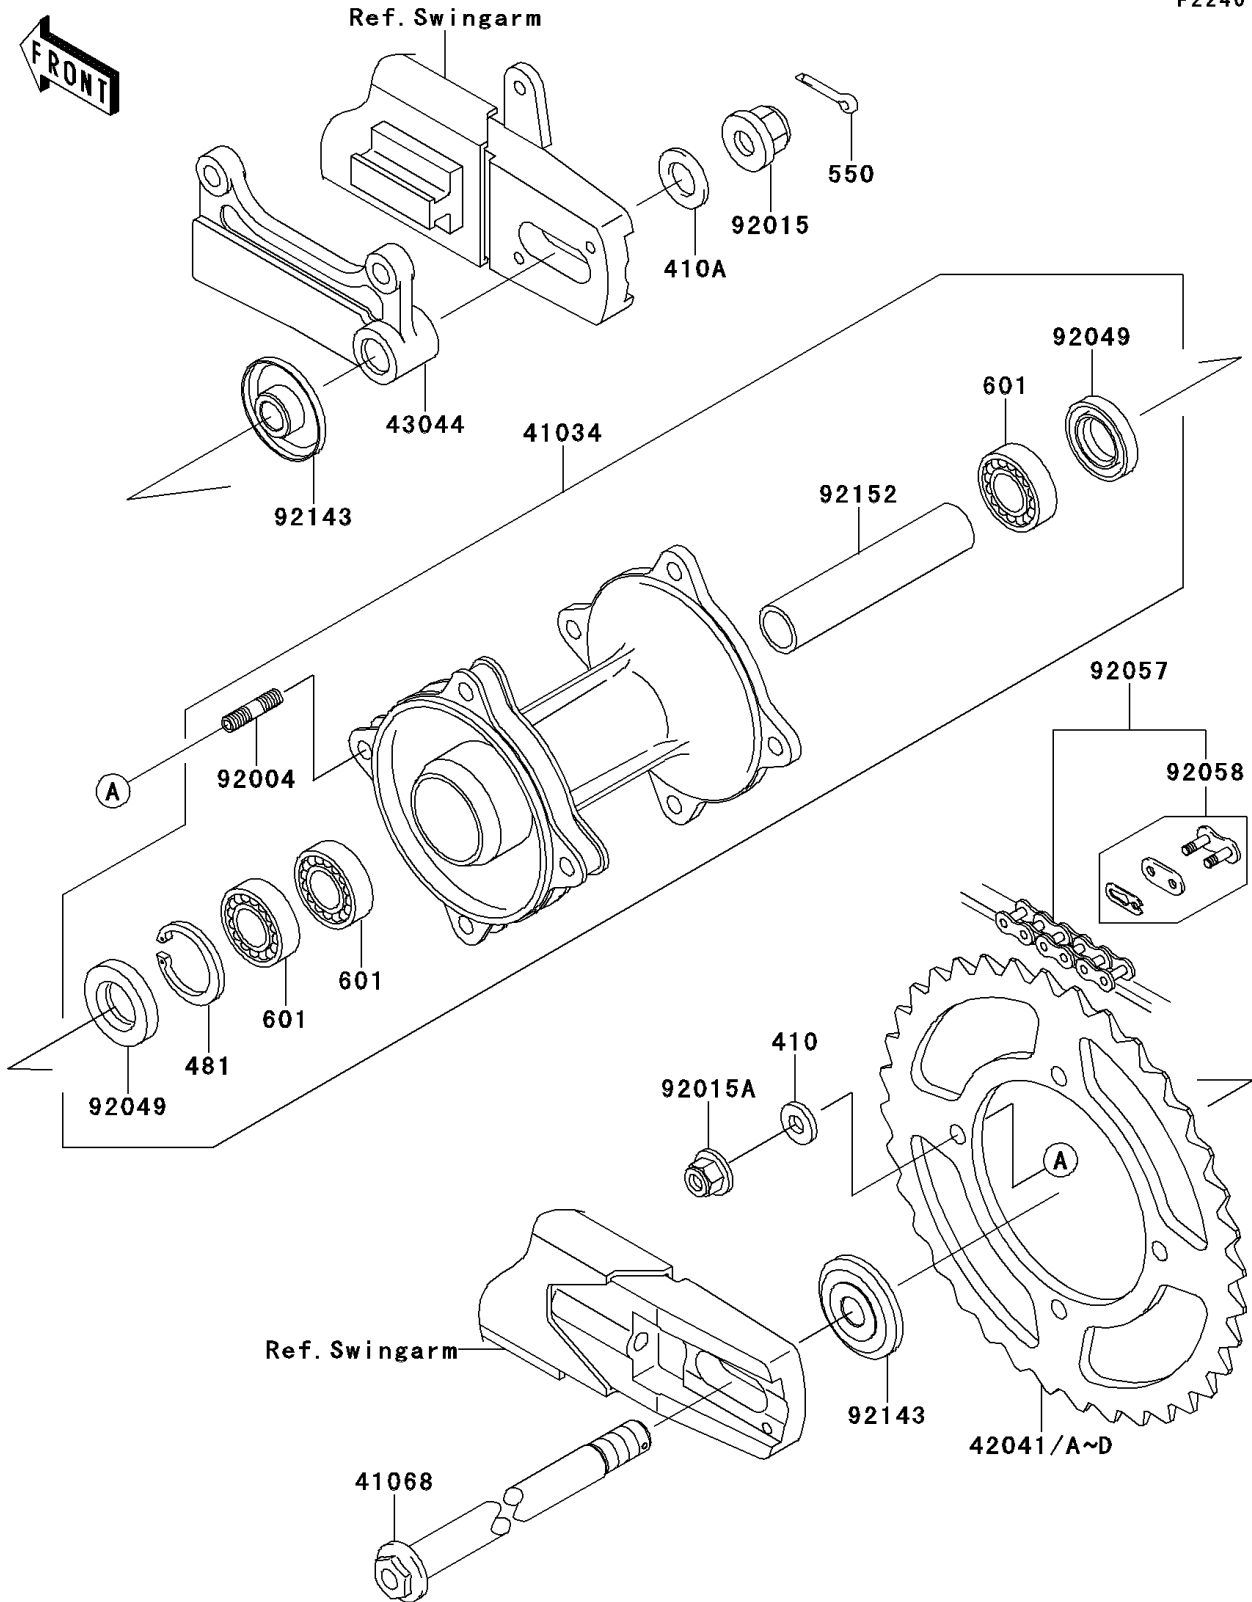

2013 KX[™]100 PARTS DIAGRAM

Rear Hub

F2240

2013 KX™100 PARTS LIST

Rear Hub

ITEM NAME	PART NUMBER	QUANTITY
WASHER-PLAIN-SMALL,8MM (Ref # 410)	410AA0800	4
WASHER-PLAIN-SMALL,14MM (Ref # 410A)	410AA1400	1
CIRCLIP-TYPE-C,35MM (Ref # 481)	481J3500	1
PIN-COTTER,2.5X20 (Ref # 550)	550AA2520	1
BEARING-BALL (Ref # 601)	601B6202UU	3
DRUM-ASSY,REAR BRAKE (Ref # 41034)	41034-1323	1
AXLE,RR (Ref # 41068)	41068-1401	1
SPROCKET-HUB,49T (Ref # 42041)	42041-1207	1
SPROCKET-HUB,50T (Ref # 42041A)	42041-1228	1
SPROCKET-HUB,51T (Ref # 42041B)	42041-1229	1
SPROCKET-HUB,52T (Ref # 42041C)	42041-1245	1
SPROCKET-HUB,53T (Ref # 42041D)	42041-1246	1
HOLDER-COMP-CALIPER (Ref # 43044)	43044-1122	1
STUD,8X16 (Ref # 92004)	92004-1183	4
NUT,FLANGED,14MM (Ref # 92015)	92015-1401	1
NUT,8MM (Ref # 92015A)	92015-1432	4
SEAL-OIL (Ref # 92049)	92049-1469	2
CHAIN,DRIVE,DID420DS2X124L (Ref # 92057)	92057-1497	1
JOINT-CHAIN,DRIVE (Ref # 92058)	92058-1086	1
COLLAR,RR AXLE,L=12.5 (Ref # 92143)	92143-1938	2
COLLAR,RR BRAKE DRUM,L=95 (Ref # 92152)	92152-1090	1