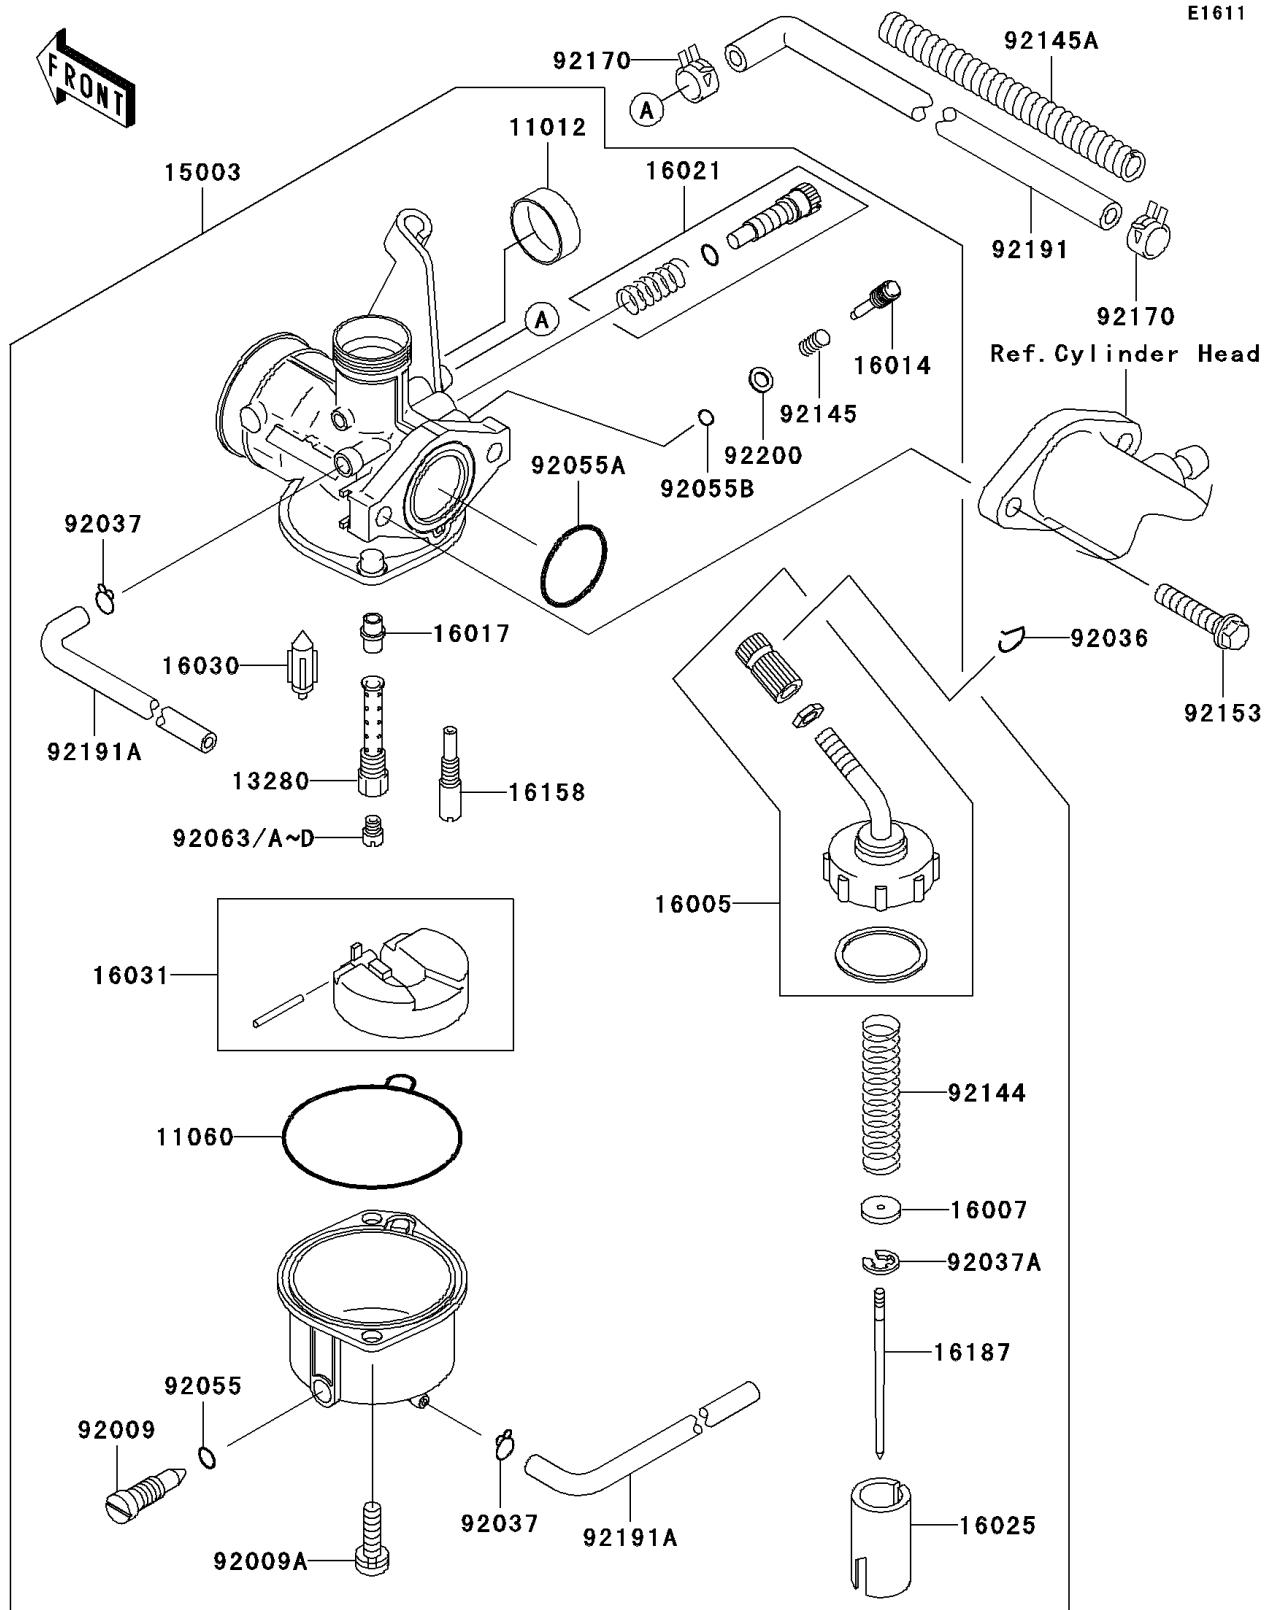

## 2006 KLX110 PARTS LIST

Carburetor(A6F/A7F)(US)

| ITEM NAME                          | PART NUMBER | QUANTITY |
|------------------------------------|-------------|----------|
| CAP,CHOKE (Ref # 11012)            | 11012-1940  | 1        |
| GASKET,FLOAT CHAMBER (Ref # 11060) | 11060-1700  | 1        |
| HOLDER,NEEDLE JET (Ref # 13280)    | 13280-1092  | 1        |
| CARBURETOR-ASSY (Ref # 15003)      | 15003-0097  | 1        |
| TOP-CHAMBER (Ref # 16005)          | 16005-1091  | 1        |
| SEAT-SPRING (Ref # 16007)          | 16007-1103  | 1        |
| SCREW-PILOT AIR (Ref # 16014)      | 16014-0011  | 1        |
| JET-NEEDLE (Ref # 16017)           | 16017-1434  | 1        |
| SCREW-THROTTLE STOP (Ref # 16021)  | 16021-1241  | 1        |
| VALVE-THROTTLE,CA3.0 (Ref # 16025) | 16025-1209  | 1        |
| VALVE-FLOAT,FLOAT (Ref # 16030)    | 16030-0002  | 1        |
| FLOAT (Ref # 16031)                | 16031-1088  | 1        |
| JET-SLOW (Ref # 16158)             | 16158-1063  | 1        |
| NEEDLE-JET,NCFA (Ref # 16187)      | 16187-1228  | 1        |
| SCREW,DRAIN (Ref # 92009)          | 92009-1057  | 1        |
| SCREW (Ref # 92009A)               | 92009-1750  | 2        |
| RING-SNAP (Ref # 92036)            | 92036-018   | 1        |
| CLAMP,TUBE (Ref # 92037)           | 92037-1142  | 2        |
| CLAMP,JET NEEDLE (Ref # 92037A)    | 92037-1401  | 1        |
| RING-O (Ref # 92055)               | 92055-1053  | 1        |
| RING-O (Ref # 92055A)              | 92055-1541  | 1        |
| RING-O (Ref # 92055B)              | 92055-1542  | 1        |
| JET-MAIN,#85 (Ref # 92063)         | 92063-1326  | AR       |
| JET-MAIN,#78 (Ref # 92063A)        | 92063-1393  | AR       |
| JET-MAIN,#75 (Ref # 92063B)        | 92063-1395  | AR       |
| JET-MAIN,#80 (Ref # 92063C)        | 92063-1396  | 1        |
| JET-MAIN,#82 (Ref # 92063D)        | 92063-1397  | AR       |
| SPRING,THROTTLE (Ref # 92144)      | 92144-1875  | 1        |
| SPRING (Ref # 92145)               | 92145-0004  | 1        |