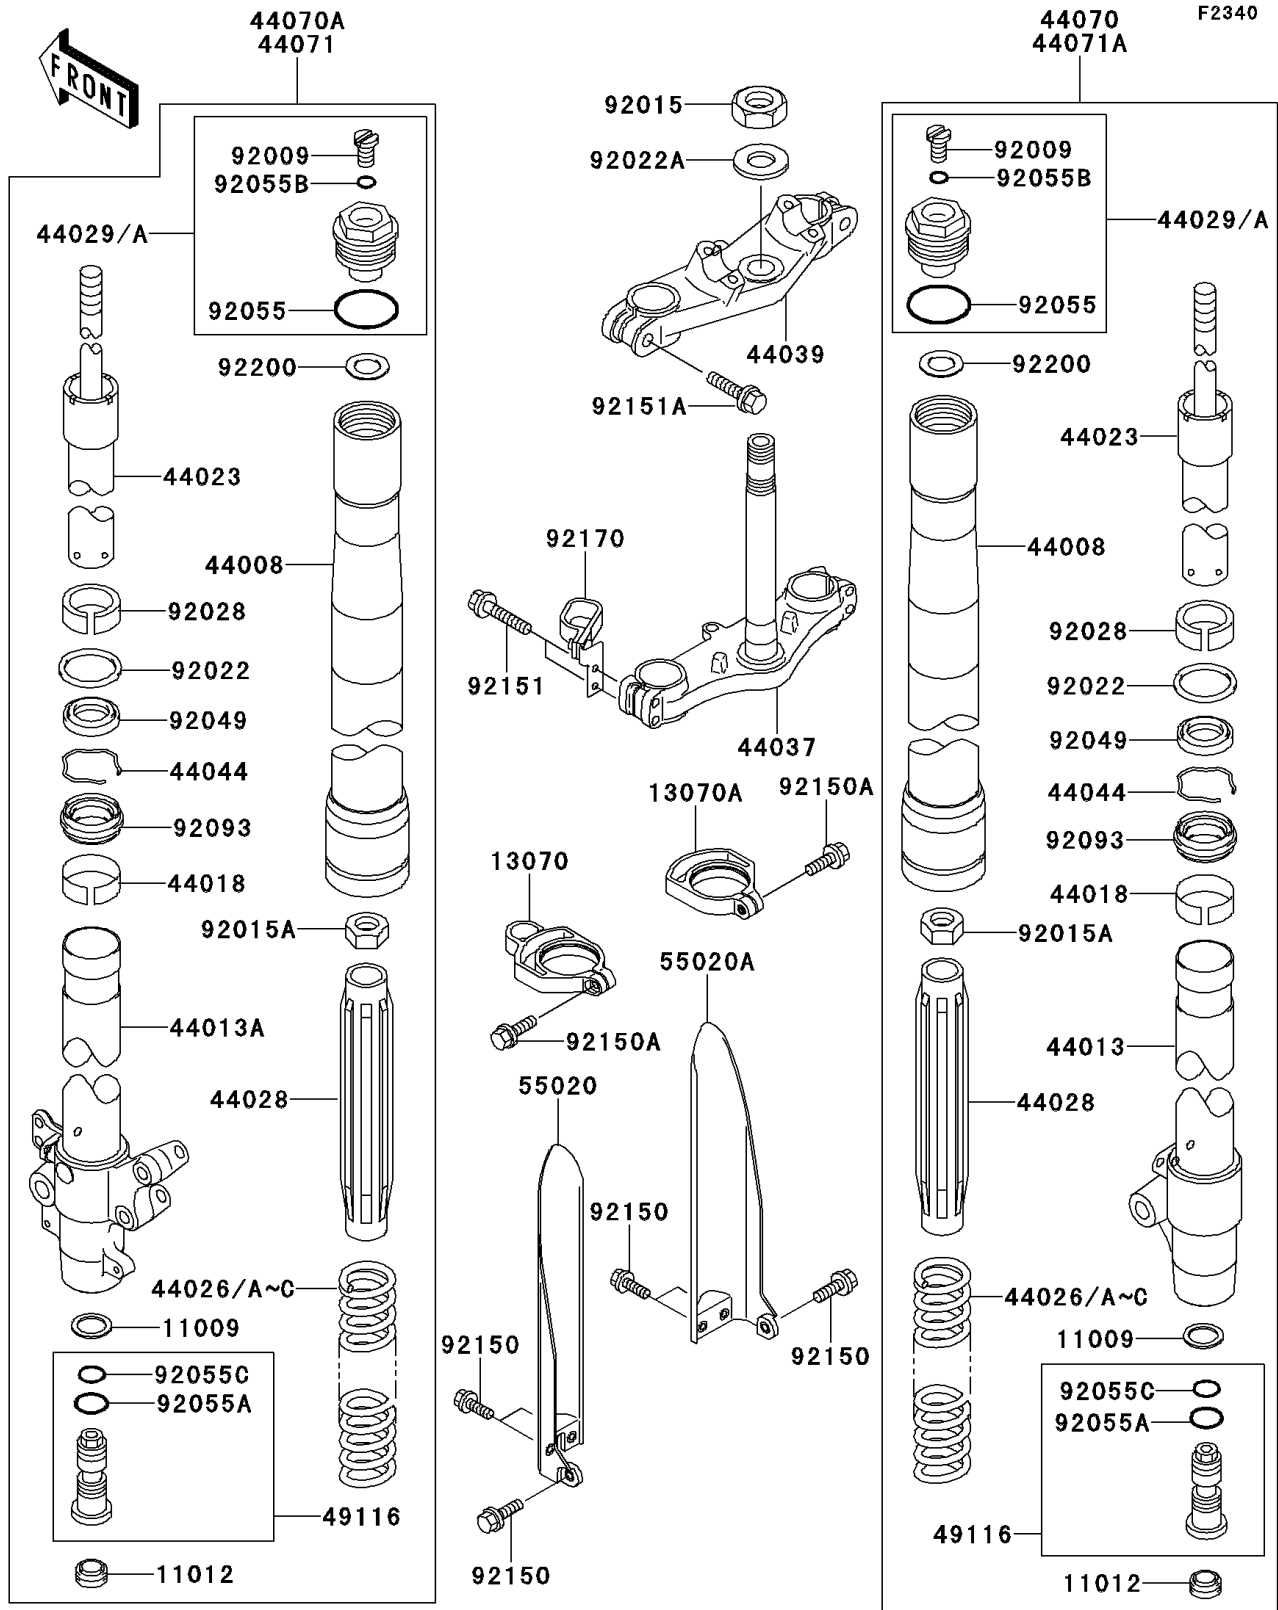

2012 KX™100 PARTS DIAGRAM

Front Fork