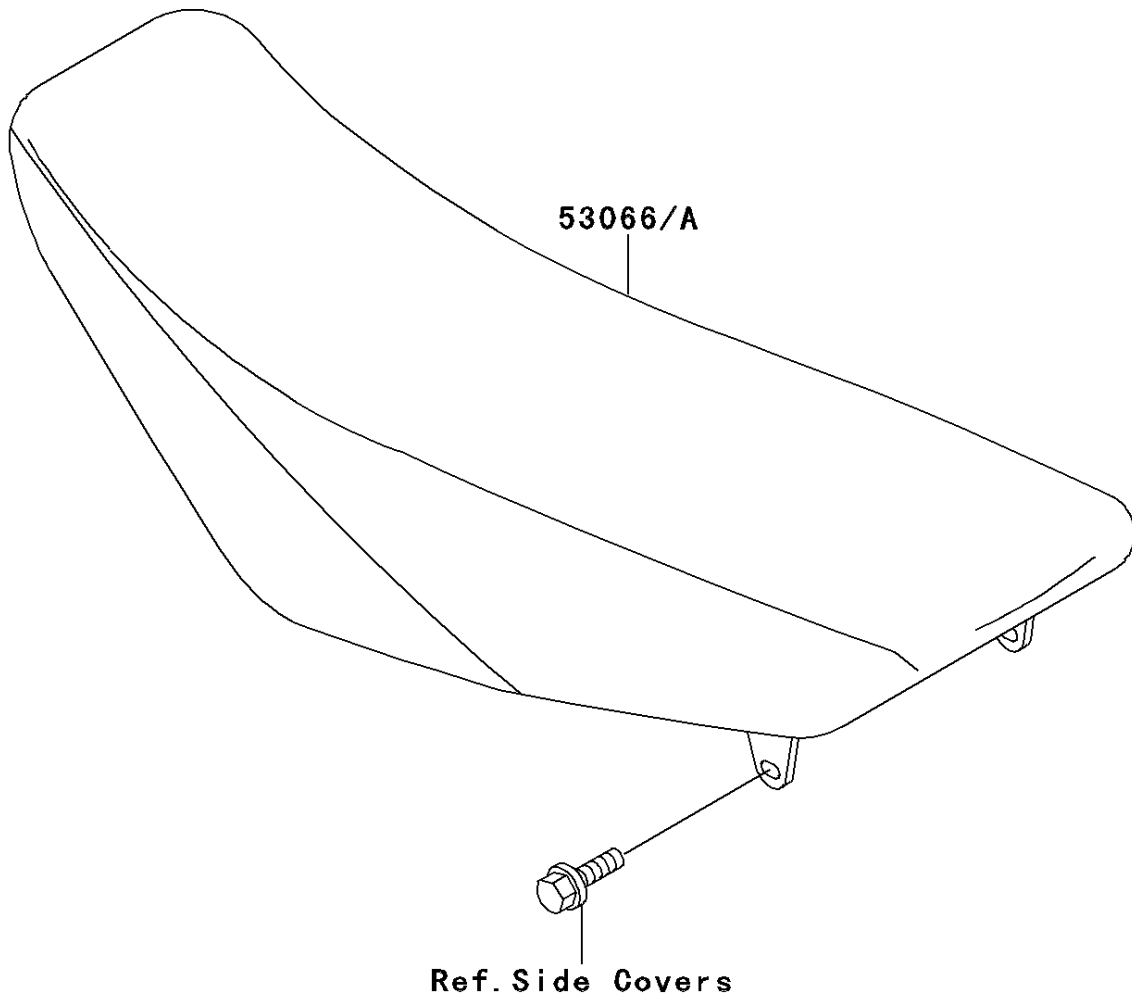

# 2013 KX™100 PARTS DIAGRAM

Seat

F2510

## 2013 KX™100 PARTS LIST

Seat

ITEM NAME	PART NUMBER	QUANTITY
SEAT-ASSY, GREEN/BLACK (Ref # 53066A)	53066-0093-336	1