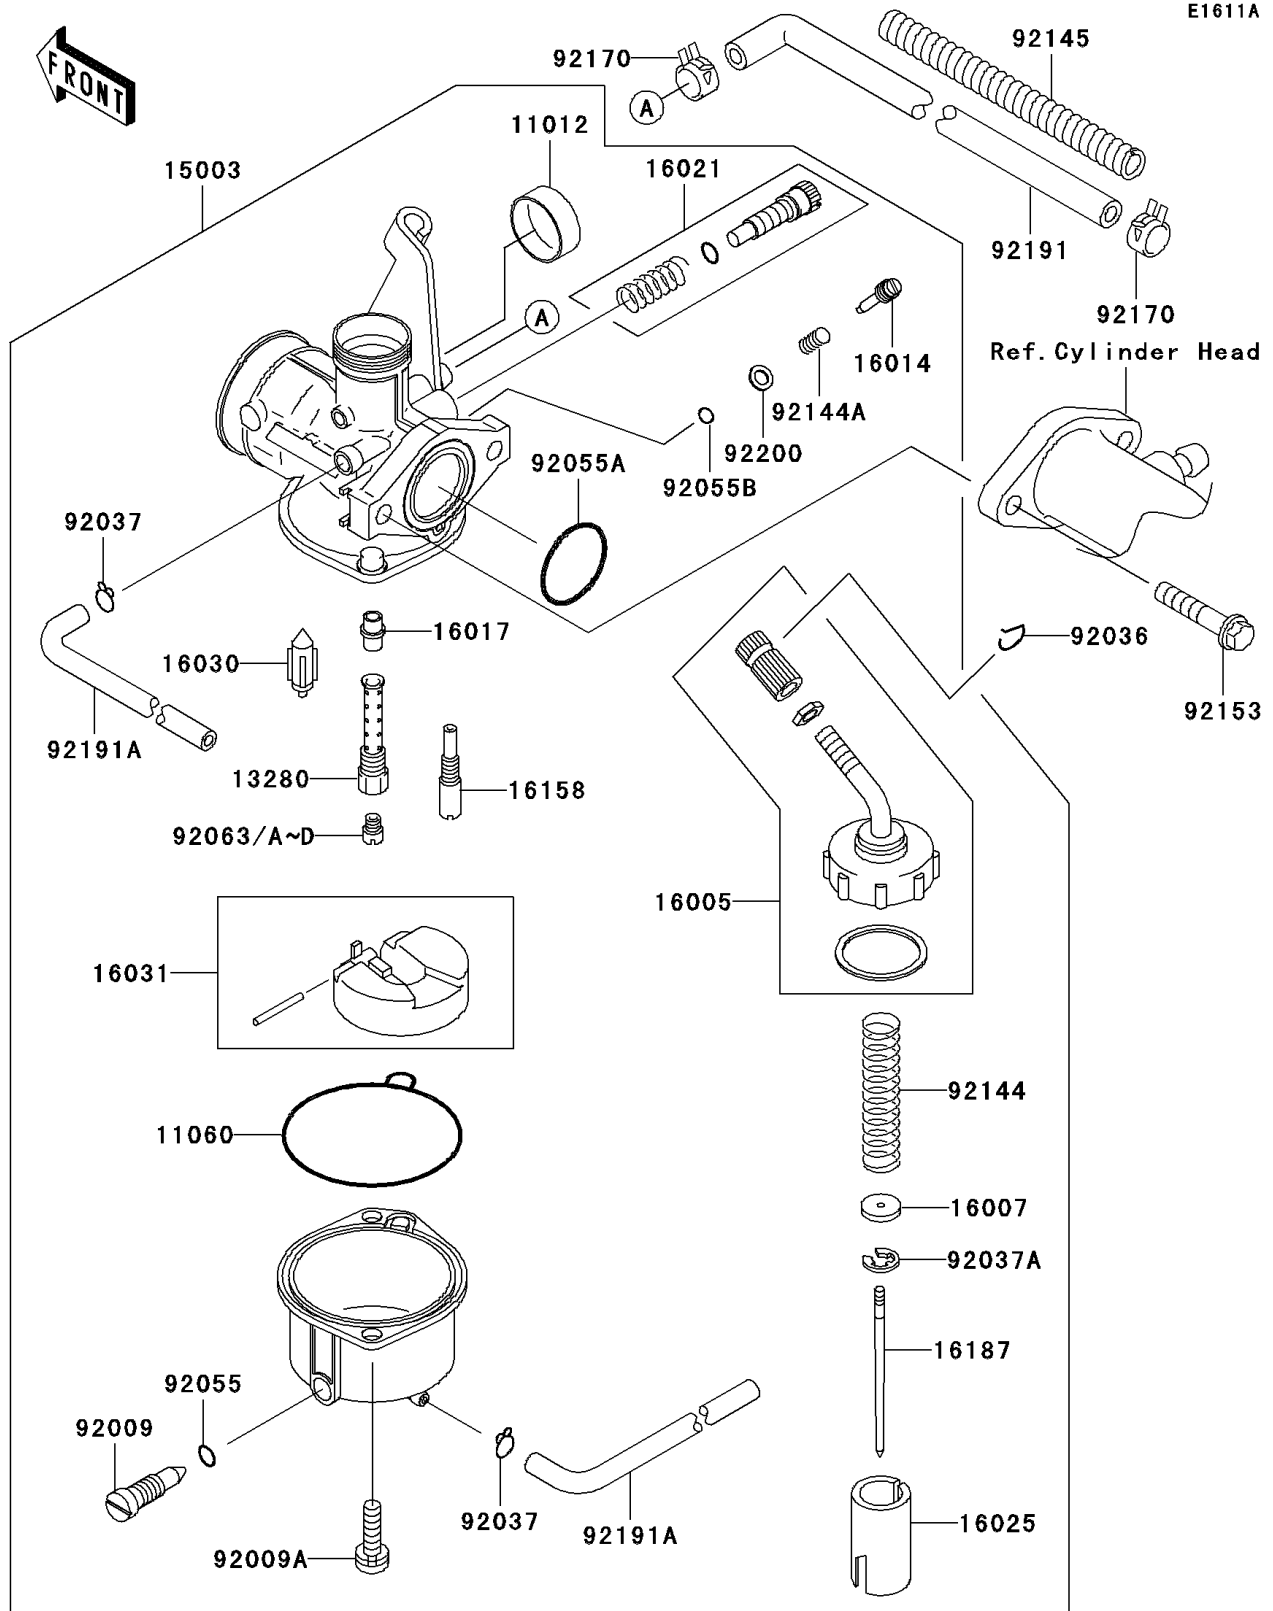

# 2006 KLX110 PARTS DIAGRAM

Carburetor(A6F/A7F)(CN)

## 2006 KLX110 PARTS LIST

Carburetor(A6F/A7F)(CN)

ITEM NAME	PART NUMBER	QUANTITY
CAP,CHOKE (Ref # 11012)	11012-1940	1
GASKET,FLOAT CHAMBER (Ref # 11060)	11060-1700	1
HOLDER,NEEDLE JET (Ref # 13280)	13280-1092	1
CARBURETOR-ASSY (Ref # 15003)	15003-1694	1
TOP-CHAMBER (Ref # 16005)	16005-1091	1
SEAT-SPRING (Ref # 16007)	16007-1103	1
SCREW-PILOT AIR (Ref # 16014)	16014-1093	1
JET-NEEDLE (Ref # 16017)	16017-1434	1
SCREW-THROTTLE STOP (Ref # 16021)	16021-1241	1
VALVE-THROTTLE,CA3.0 (Ref # 16025)	16025-1209	1
VALVE-FLOAT,FLOAT (Ref # 16030)	16030-0002	1
FLOAT (Ref # 16031)	16031-1088	1
JET-SLOW (Ref # 16158)	16158-1063	1
NEEDLE-JET,NCFA (Ref # 16187)	16187-1228	1
SCREW,DRAIN (Ref # 92009)	92009-1057	1
SCREW (Ref # 92009A)	92009-1750	2
RING-SNAP (Ref # 92036)	92036-018	1
CLAMP,TUBE (Ref # 92037)	92037-1142	2
CLAMP,JET NEEDLE (Ref # 92037A)	92037-1401	1
RING-O (Ref # 92055)	92055-1053	1
RING-O (Ref # 92055A)	92055-1541	1
RING-O (Ref # 92055B)	92055-1542	1
JET-MAIN,#85 (Ref # 92063)	92063-1326	AR
JET-MAIN,#78 (Ref # 92063A)	92063-1393	AR
JET-MAIN,#75 (Ref # 92063B)	92063-1395	AR
JET-MAIN,#80 (Ref # 92063C)	92063-1396	1
JET-MAIN,#82 (Ref # 92063D)	92063-1397	AR
SPRING,THROTTLE (Ref # 92144)	92144-1875	1
SPRING (Ref # 92144A)	92144-1876	1

## 2006 KLX110 PARTS LIST

Carburetor(A6F/A7F)(CN)

ITEM NAME	PART NUMBER	QUANTITY
SPRING,HOSE PROTECTOR (Ref # 92145)	92145-1481	1
BOLT,FLANGED,6X30 (Ref # 92153)	92153-1187	2
CLAMP (Ref # 92170)	92170-1872	2
TUBE,FUEL (Ref # 92191)	92191-1700	1
TUBE,3.5X6.5X418 (Ref # 92191A)	92191-1735	2
WASHER (Ref # 92200)	92200-1270	1