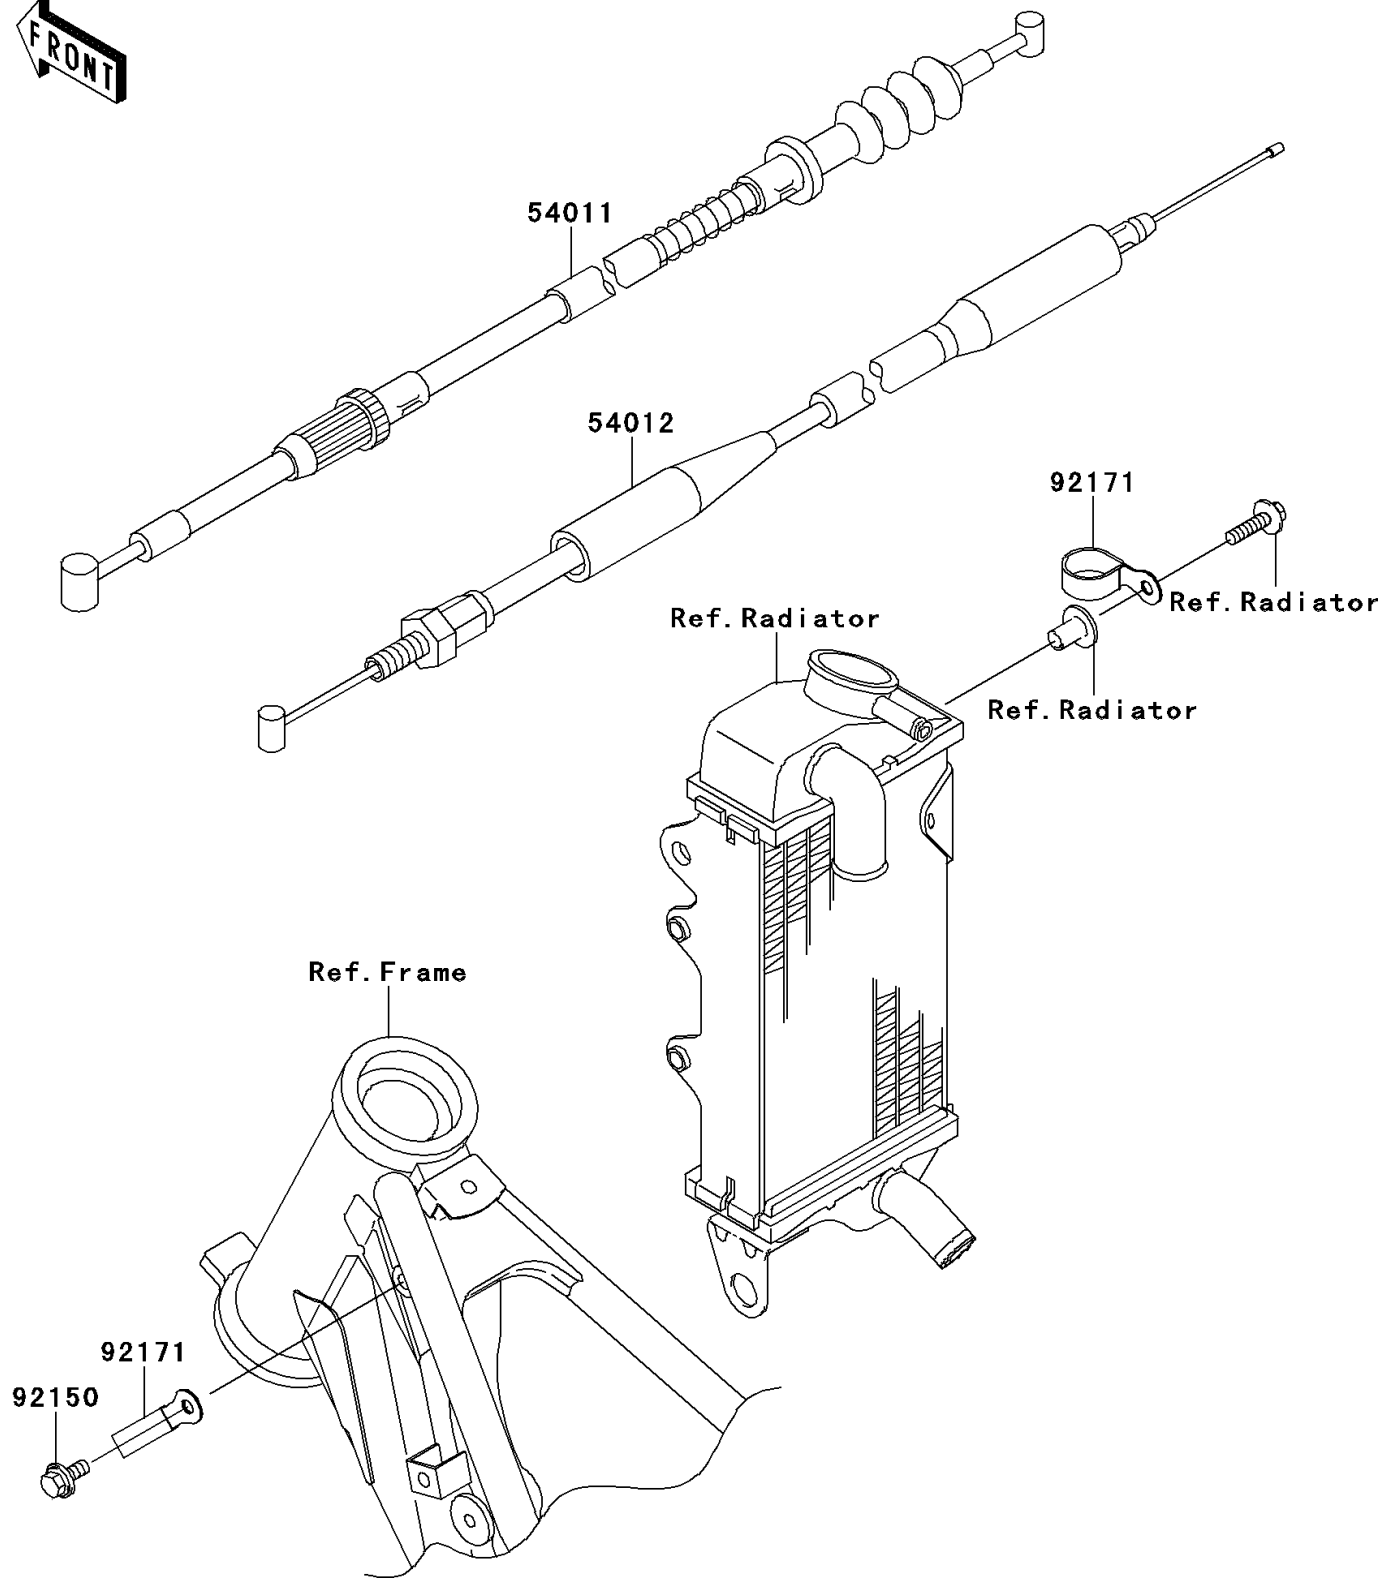

2011 KX™100 PARTS DIAGRAM

Cables

F2540

2011 KX™100 PARTS LIST

Cables

ITEM NAME	PART NUMBER	QUANTITY
CABLE-CLUTCH (Ref # 54011)	54011-0052	1
CABLE-THROTTLE (Ref # 54012)	54012-0096	1
BOLT,6X14 (Ref # 92150)	92150-1340	1
CLAMP (Ref # 92171)	92171-1279	2