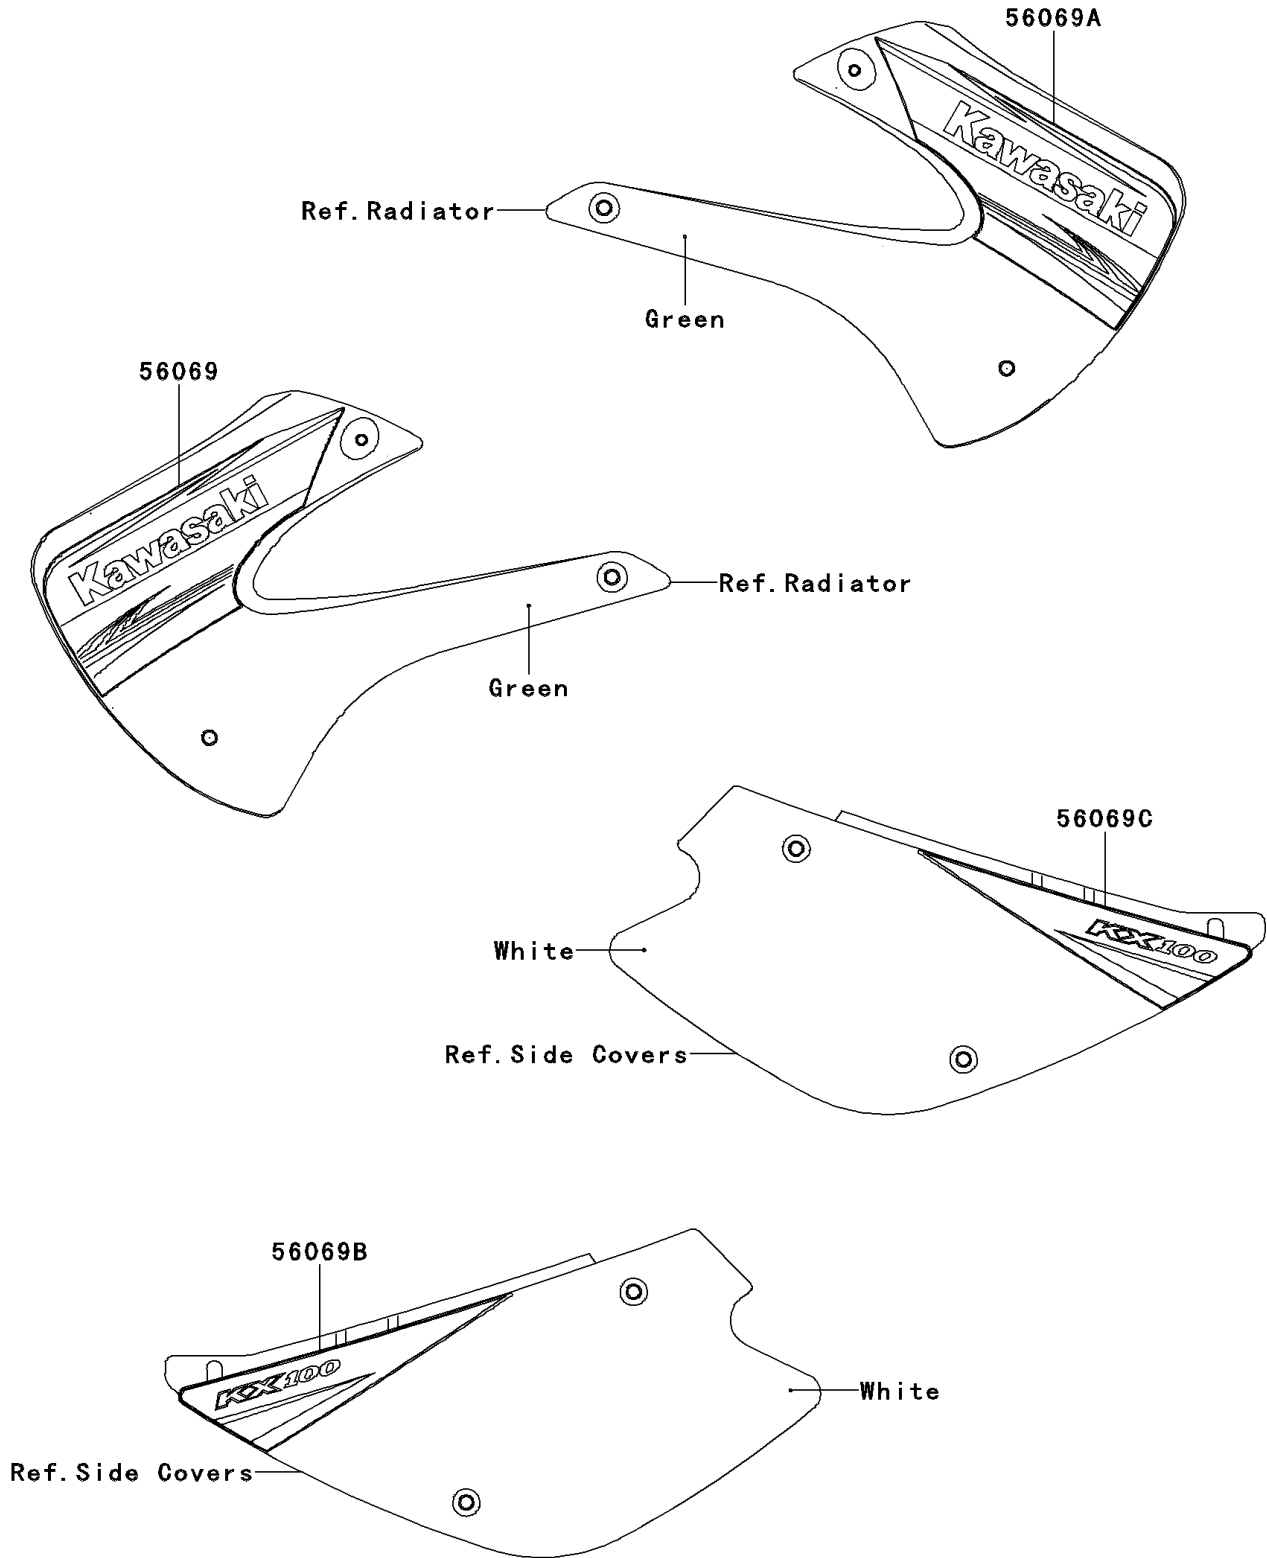

2011 KX™100 PARTS DIAGRAM

Decals(DBF)

F2861

2011 KX™100 PARTS LIST

Decals(DBF)

ITEM NAME	PART NUMBER	QUANTITY
PATTERN,SHROUD,LH (Ref # 56069)	56069-0822	1
PATTERN,SHROUD,RH (Ref # 56069A)	56069-0823	1
PATTERN,SIDE COVER,LH (Ref # 56069B)	56069-0826	1
PATTERN,SIDE COVER,RH (Ref # 56069C)	56069-0827	1