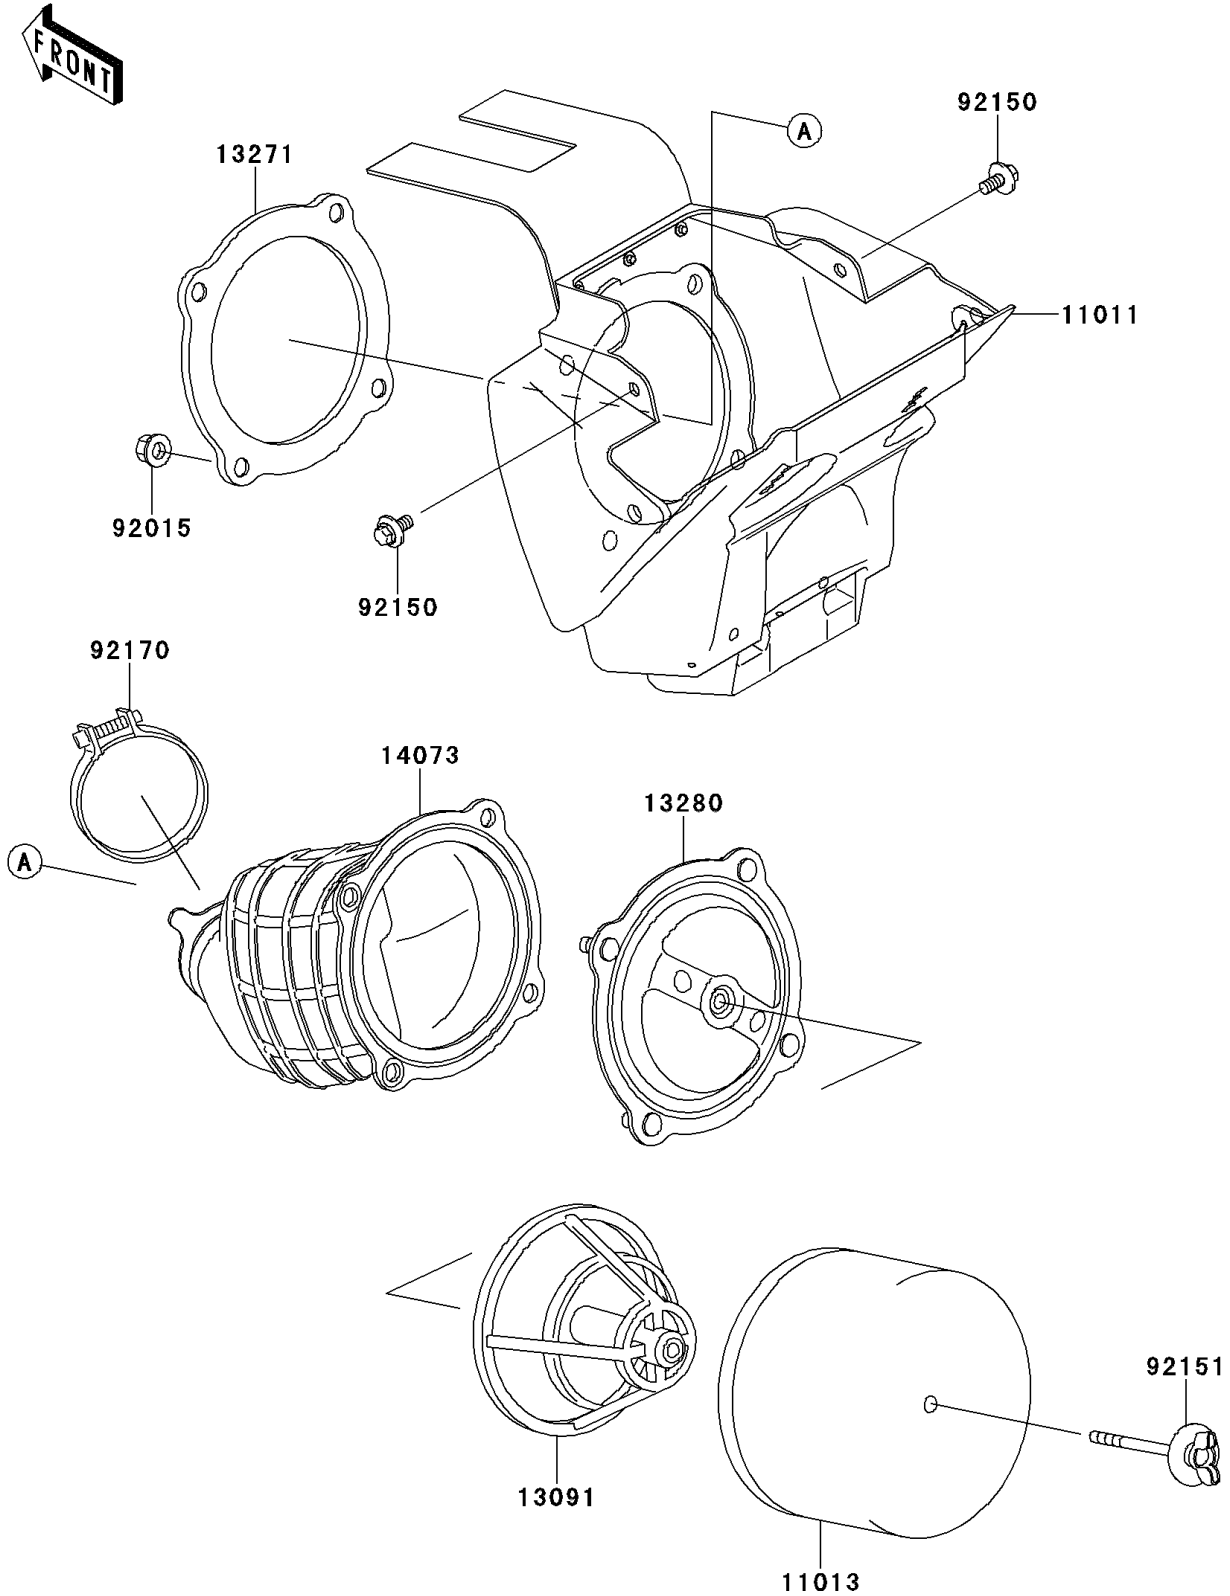

# 2010 KX65 (CANADA ONLY) PARTS DIAGRAM

Air Cleaner

E1130

## 2010 KX65 (CANADA ONLY) PARTS LIST

### Air Cleaner

ITEM NAME	PART NUMBER	QUANTITY
CASE-AIR FILTER (Ref # 11011)	11011-1578	1
ELEMENT-AIR FILTER (Ref # 11013)	11013-1284	1
HOLDER,ELEMENT (Ref # 13091)	13091-1696	1
PLATE,AIR FILTER (Ref # 13271)	13271-1298	1
HOLDER,AIR FILTER ELEMENT (Ref # 13280)	13280-1142	1
DUCT,AIR FILTER (Ref # 14073)	14073-1759	1
NUT,FLANGED,5MM (Ref # 92015)	92015-1259	4
BOLT,6X14 (Ref # 92150)	92150-1340	2
BOLT,AIR FILTER (Ref # 92151)	92151-1256	1
CLAMP (Ref # 92170)	92170-1686	1