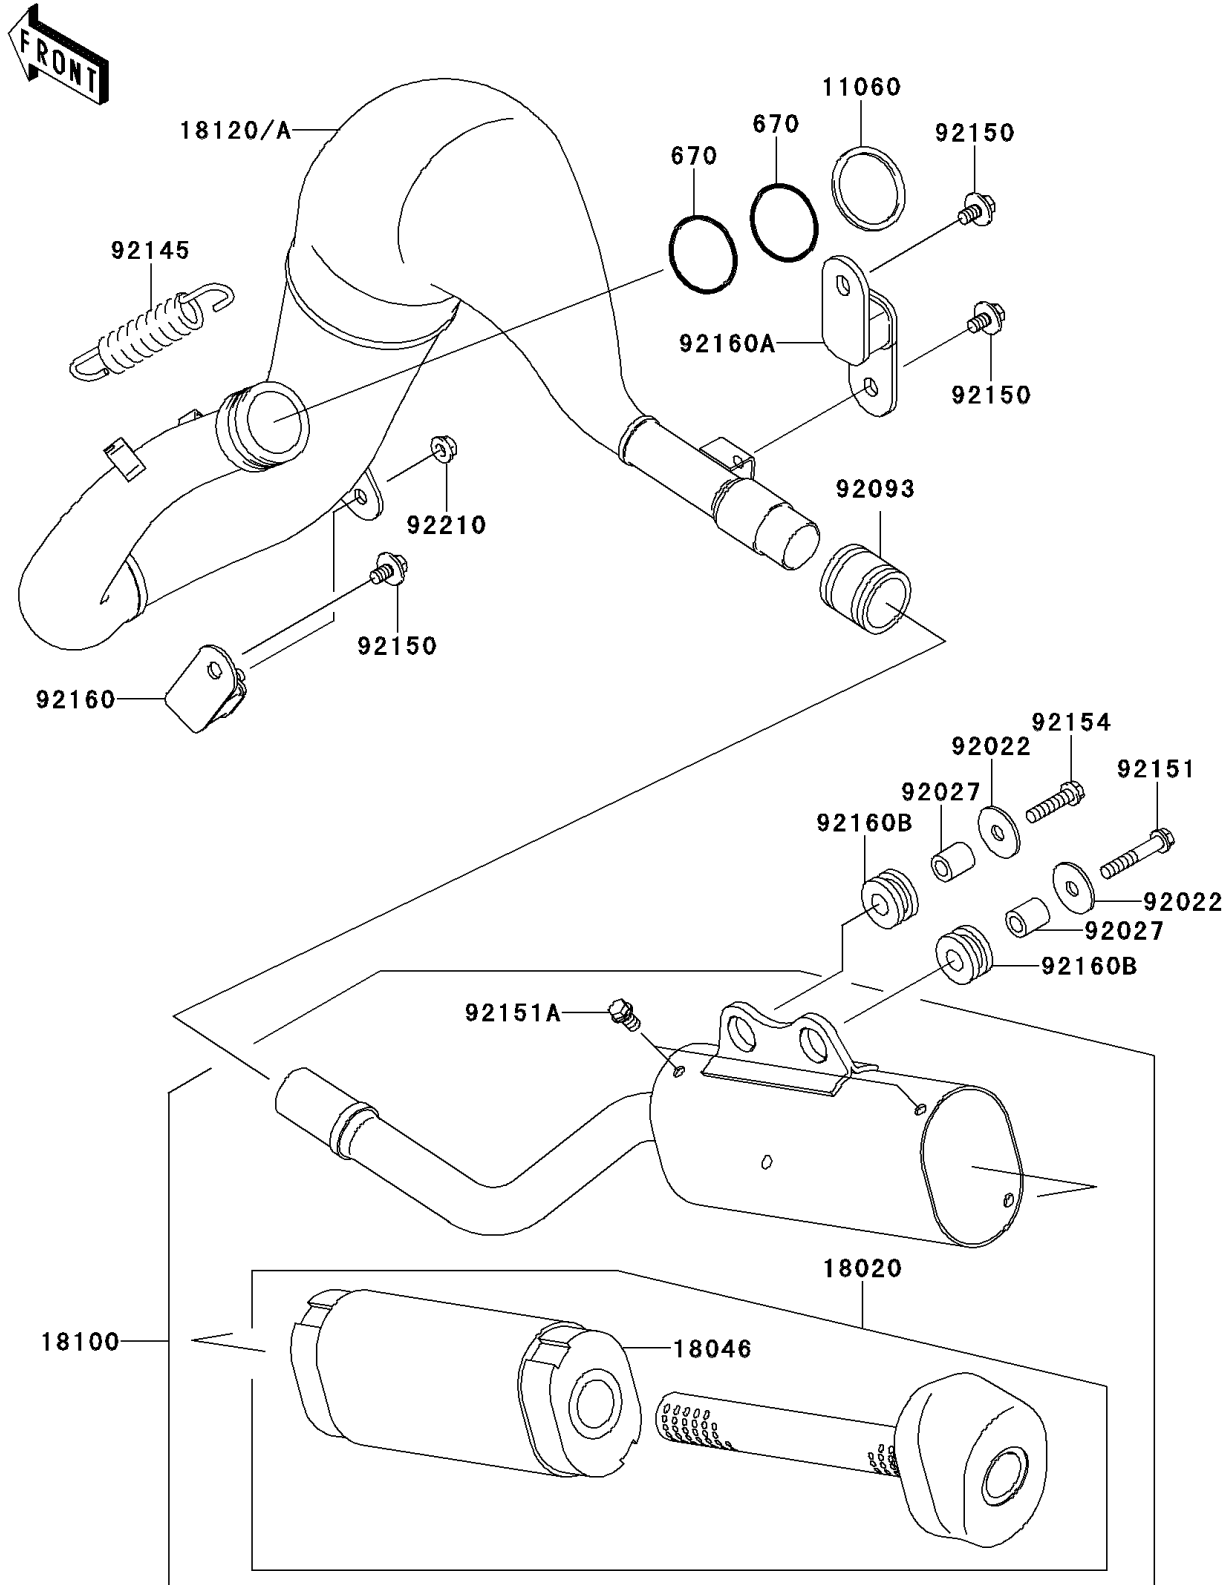

2010 KX65 (CANADA ONLY) PARTS DIAGRAM

Muffler(s)

E1140

2010 KX65 (CANADA ONLY) PARTS LIST

Muffler(s)

ITEM NAME	PART NUMBER	QUANTITY
O RING,32MM (Ref # 670)	670E3032	2
GASKET,EXHAUST (Ref # 11060)	11060-1922	1
BAFFLE (Ref # 18020)	18020-1284	1
WOOL,BAFFLE (Ref # 18046)	18046-1587	1
BODY-ASSY-MUFFLER (Ref # 18100)	18100-1092	1
CHAMBER-EXHAUST (Ref # 18120)	18120-1116	1
CHAMBER-EXHAUST (Ref # 18120A)	18120-1119	1
WASHER,6.5X22X1.6 (Ref # 92022)	92022-237	2
COLLAR,6.8X10X11.5 (Ref # 92027)	92027-1210	2
SEAL (Ref # 92093)	92093-1511	1
SPRING,EXHAUST CONNECTING (Ref # 92145)	92145-1340	2
BOLT,6X12 (Ref # 92150)	92150-1435	3
BOLT,6X35 (Ref # 92151)	92151-1135	1
BOLT,FLANGED,6X10 (Ref # 92151A)	92151-1822	4
BOLT,FLANGED,6X25 (Ref # 92154)	92154-0520	1
DAMPER,MUFFLER,FR (Ref # 92160)	92160-1176	1
DAMPER,MUFFLER,RR (Ref # 92160A)	92160-1201	1
DAMPER (Ref # 92160B)	92160-1913	2
NUT,FLANGED,6MM (Ref # 92210)	92210-0630	1