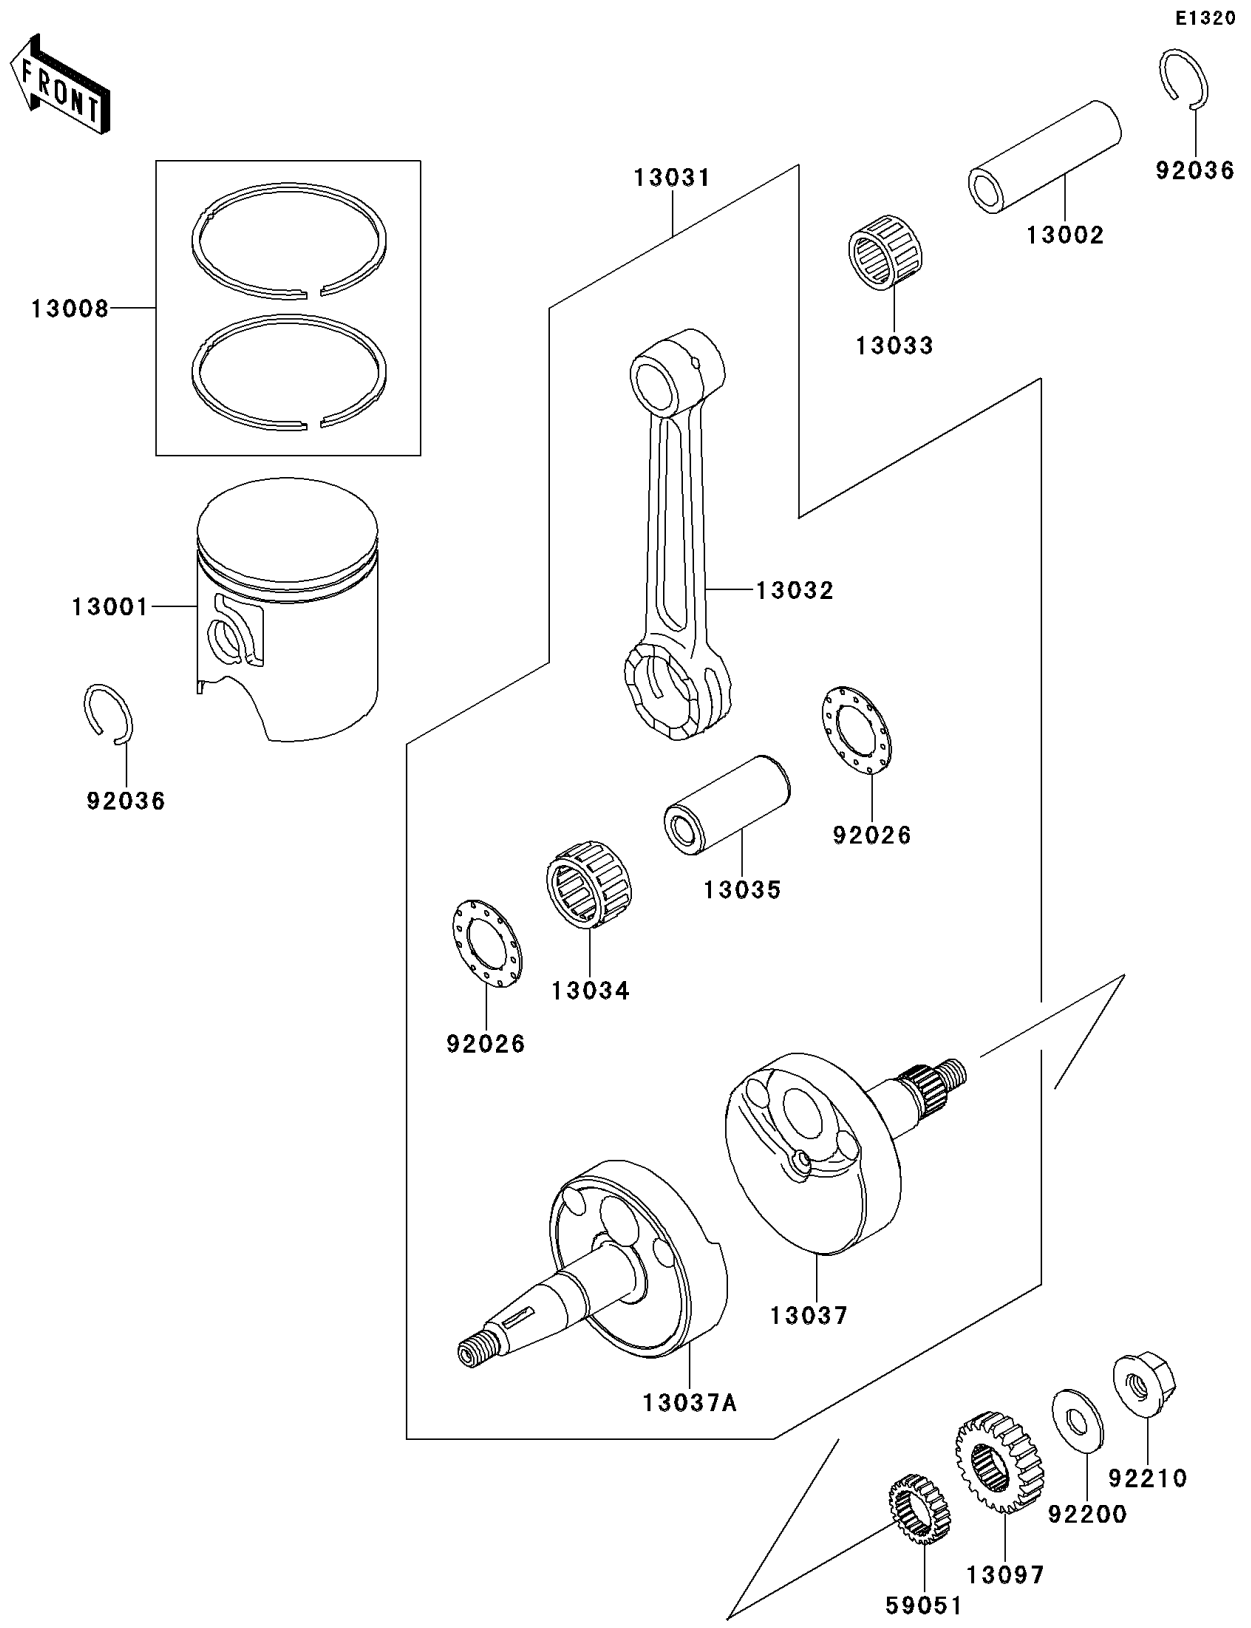

2012 KX™ 65 PARTS DIAGRAM

Crankshaft/Piston(s)

2012 KX™ 65 PARTS LIST

Crankshaft/Piston(s)

ITEM NAME	PART NUMBER	QUANTITY
PISTON-ENGINE,B (Ref # 13001)	13001-0040	1
PIN-PISTON (Ref # 13002)	13002-1119	1
RING-SET-PISTON (Ref # 13008)	13008-1199	1
CRANKSHAFT-COMP (Ref # 13031)	13031-0039	1
ROD-CONNECTING (Ref # 13032)	13032-1246	1
BEARING-SMALL END (Ref # 13033)	13033-0002	1
BEARING-BIG END,SKTZ 202714EGS (Ref # 13034)	13034-0012	1
PIN-CRANK (Ref # 13035)	13035-1002	1
CRANKSHAFT,RH (Ref # 13037)	13037-0049	1
CRANKSHAFT,LH (Ref # 13037A)	13037-1615	1
GEAR-PRIMARY SPUR,22T (Ref # 13097)	13097-0055	1
GEAR-SPUR,PUMP,23T (Ref # 59051)	59051-1146	1
SPACER (Ref # 92026)	92026-1522	2
RING-SNAP,PISTON PIN (Ref # 92036)	92036-007	2
WASHER,10.2X25X1.5 (Ref # 92200)	92200-0213	1
NUT,FLANGED,M10XL1.25 (Ref # 92210)	92210-0215	1