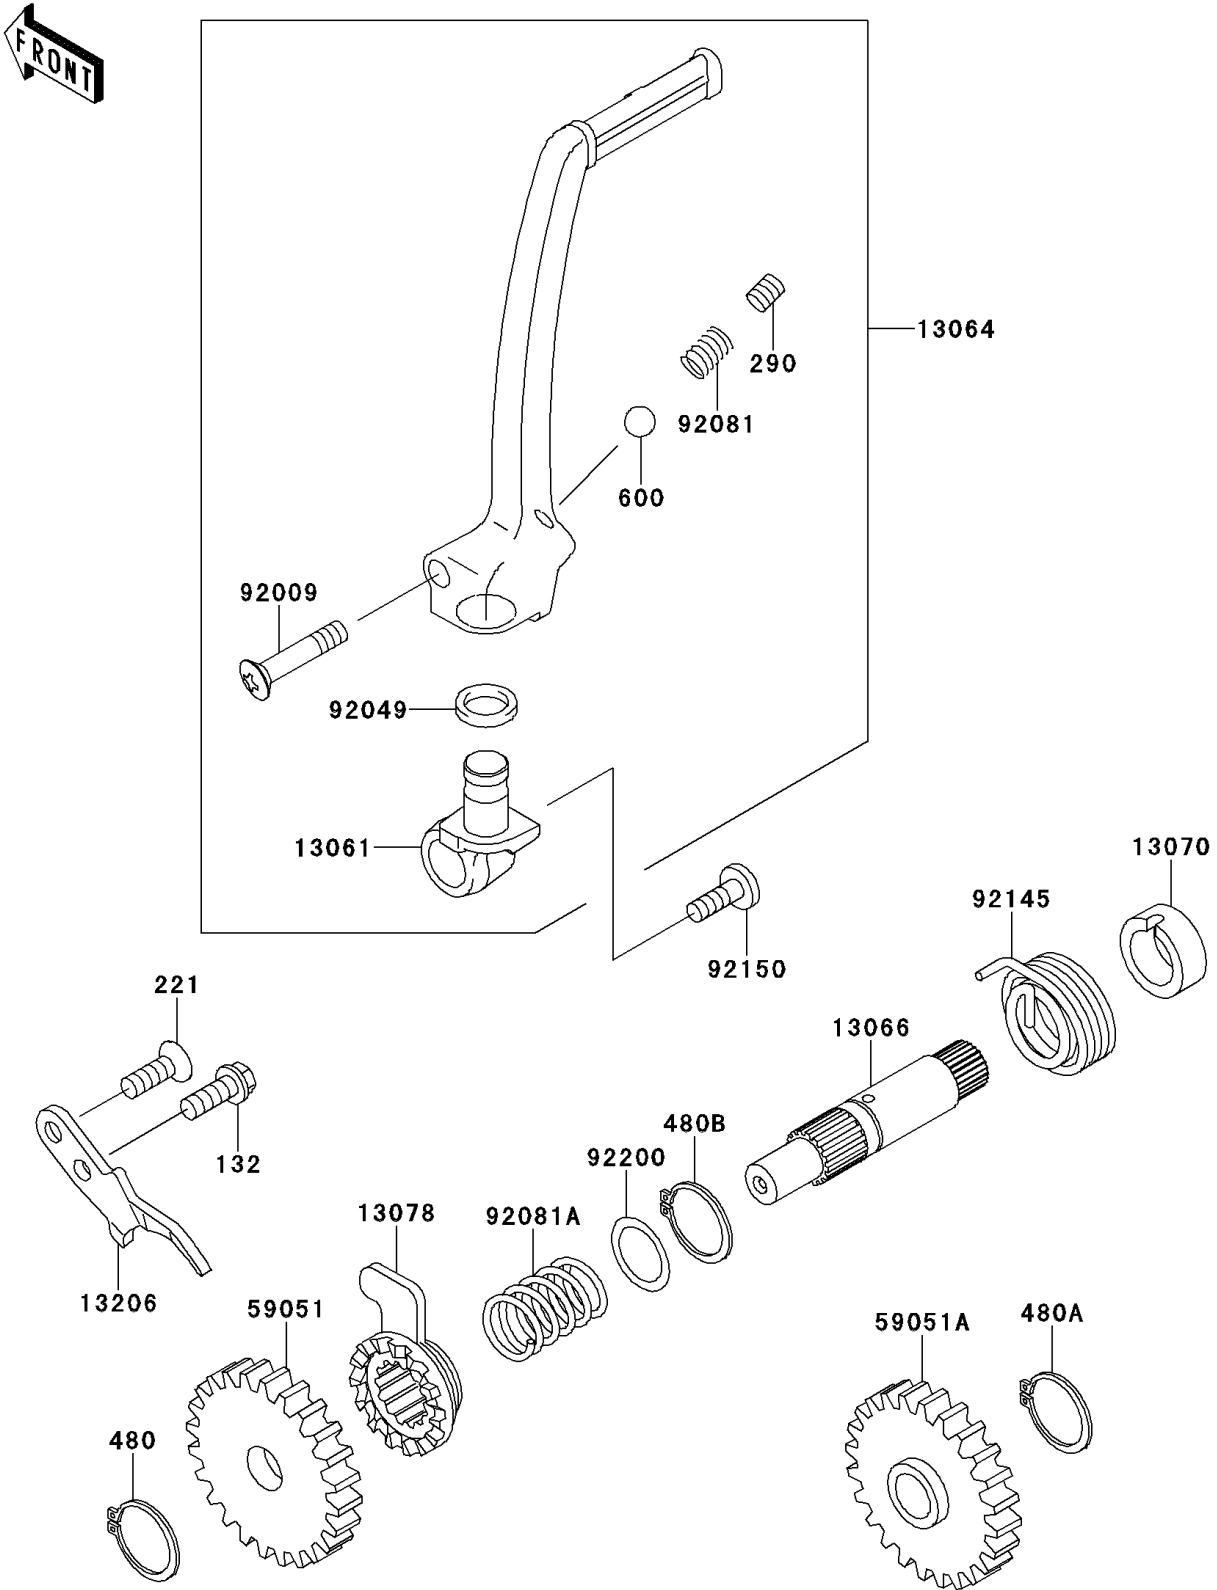

# 2010 KX65 (CANADA ONLY) PARTS DIAGRAM

Kickstarter Mechanism

E1340

## 2010 KX65 (CANADA ONLY) PARTS LIST

### Kickstarter Mechanism

ITEM NAME	PART NUMBER	QUANTITY
BOLT-FLANGED-SMALL,6X16 (Ref # 132)	132BA0616	1
SCREW-CSK-CROS,6X18 (Ref # 221)	221AA0618	1
SCREW-SET-SOCKET,8X8 (Ref # 290)	290CA0808	1
CIRCLIP-TYPE-C,12MM (Ref # 480)	480J1200	1
CIRCLIP-TYPE-C,15MM (Ref # 480A)	480J1500	1
CIRCLIP-TYPE-C,16MM (Ref # 480B)	480J1600	1
BALL-STEEL,1/4 (Ref # 600)	600A0800	1
BOSS,KICK PEDAL (Ref # 13061)	13061-1712	1
LEVER-ASSY-KICK,PEDAL (Ref # 13064)	13064-1196	1
SHAFT-KICK (Ref # 13066)	13066-1097	1
GUIDE (Ref # 13070)	13070-1314	1
RATCHET (Ref # 13078)	13078-1004	1
GUIDE-KICK (Ref # 13206)	13206-1067	1
GEAR-SPUR,32T (Ref # 59051)	59051-1026	1
GEAR-SPUR,30T (Ref # 59051A)	59051-1027	1
SCREW,6X27 (Ref # 92009)	92009-1607	1
SEAL-OIL,SR12162.5 (Ref # 92049)	92049-1468	1
SPRING,KICK PEDAL (Ref # 92081)	92081-020	1
SPRING,RATCHET (Ref # 92081A)	92081-122	1
SPRING (Ref # 92145)	92145-1058	1
BOLT,SOCKET,6X16 (Ref # 92150)	92150-1673	1
WASHER,KICKSHAFT (Ref # 92200)	92200-1209	1