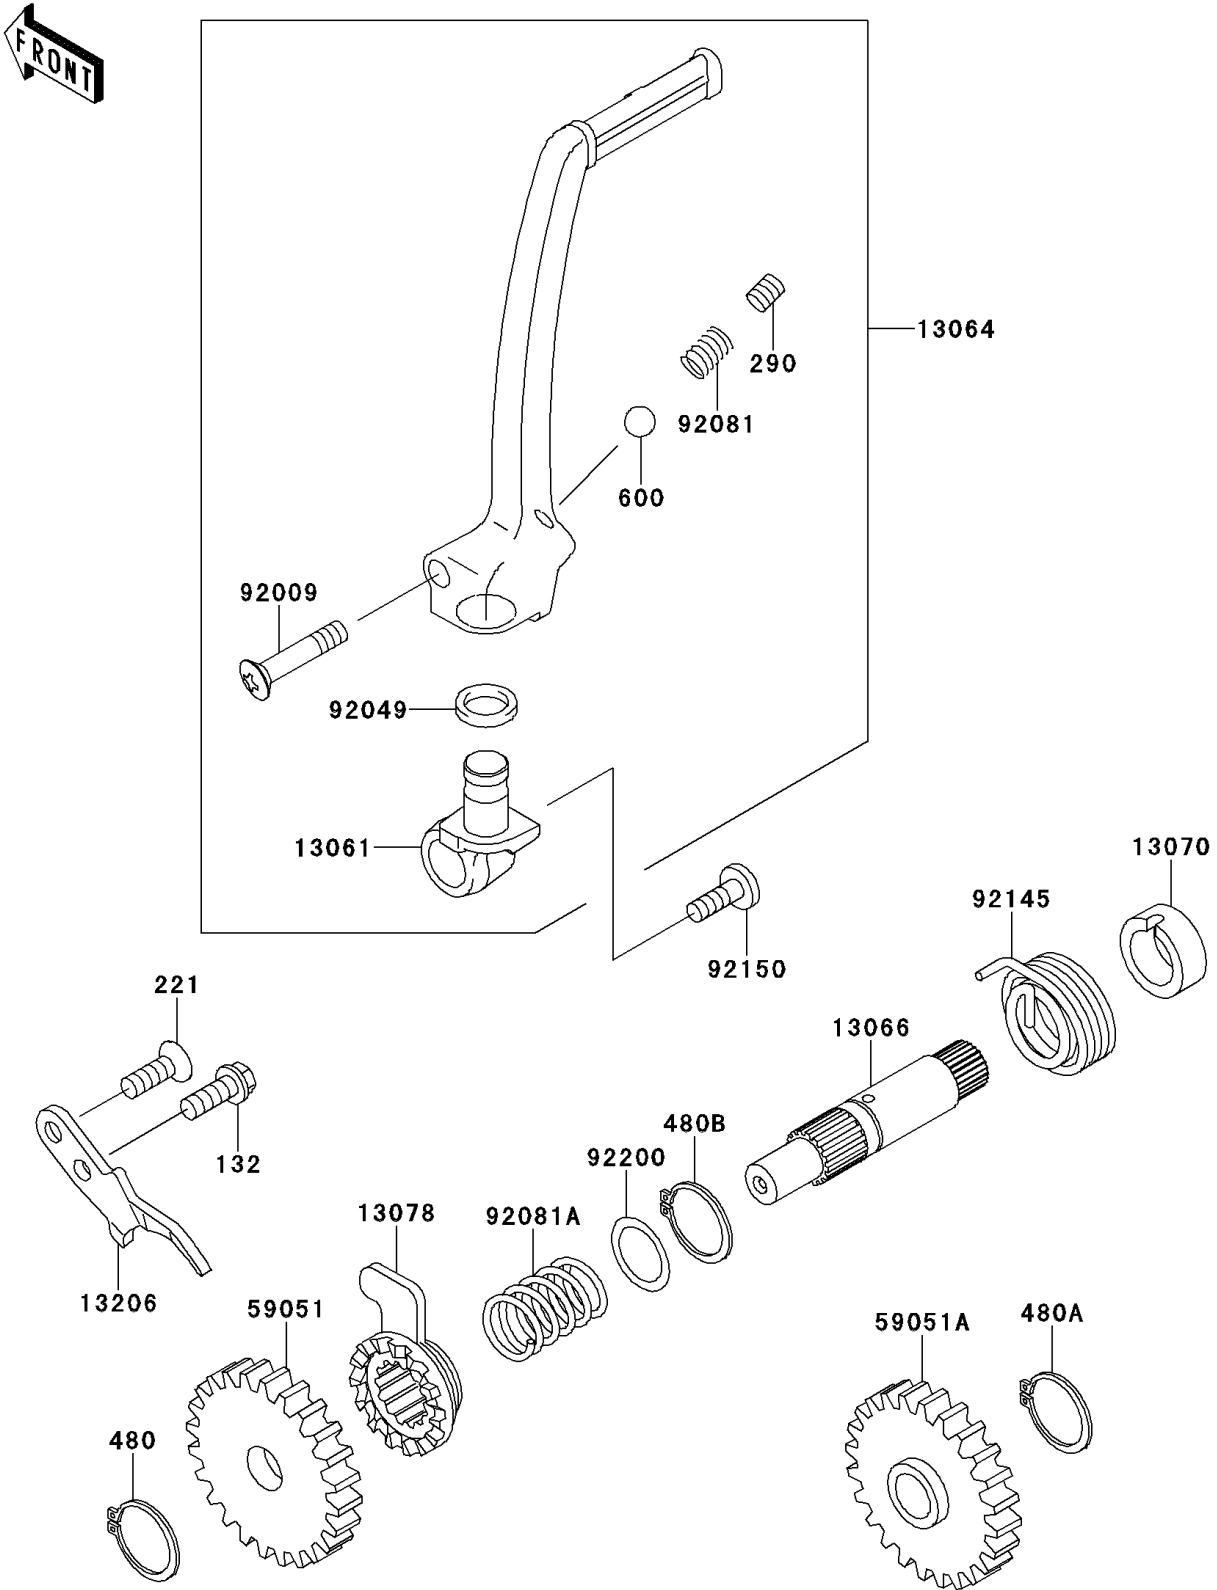

2014 KX™ 65 PARTS DIAGRAM

Kickstarter Mechanism

E1340

2014 KX™ 65 PARTS LIST

Kickstarter Mechanism

ITEM NAME	PART NUMBER	QUANTITY
BOLT-FLANGED-SMALL,6X16 (Ref # 132)	132BA0616	1
SCREW-CSK-CROS,6X18 (Ref # 221)	221AA0618	1
SCREW-SET-SOCKET,8X8 (Ref # 290)	290CA0808	1
CIRCLIP-TYPE-C,12MM (Ref # 480)	480J1200	1
CIRCLIP-TYPE-C,15MM (Ref # 480A)	480J1500	1
CIRCLIP-TYPE-C,16MM (Ref # 480B)	480J1600	1
BALL-STEEL,1/4 (Ref # 600)	600A0800	1
BOSS,KICK PEDAL (Ref # 13061)	13061-1712	1
LEVER-ASSY-KICK,PEDAL (Ref # 13064)	13064-1196	1
SHAFT-KICK (Ref # 13066)	13066-1097	1
GUIDE (Ref # 13070)	13070-1314	1
RATCHET (Ref # 13078)	13078-1004	1
GUIDE-KICK (Ref # 13206)	13206-1067	1
GEAR-SPUR,32T (Ref # 59051)	59051-1026	1
GEAR-SPUR,30T (Ref # 59051A)	59051-1027	1
SCREW,6X27 (Ref # 92009)	92009-1607	1
SEAL-OIL,SR12162.5 (Ref # 92049)	92049-1468	1
SPRING,KICK PEDAL (Ref # 92081)	92081-020	1
SPRING,RATCHET (Ref # 92081A)	92081-122	1
SPRING (Ref # 92145)	92145-1058	1
BOLT,SOCKET,6X16 (Ref # 92150)	92150-1673	1
WASHER,KICKSHAFT (Ref # 92200)	92200-1209	1