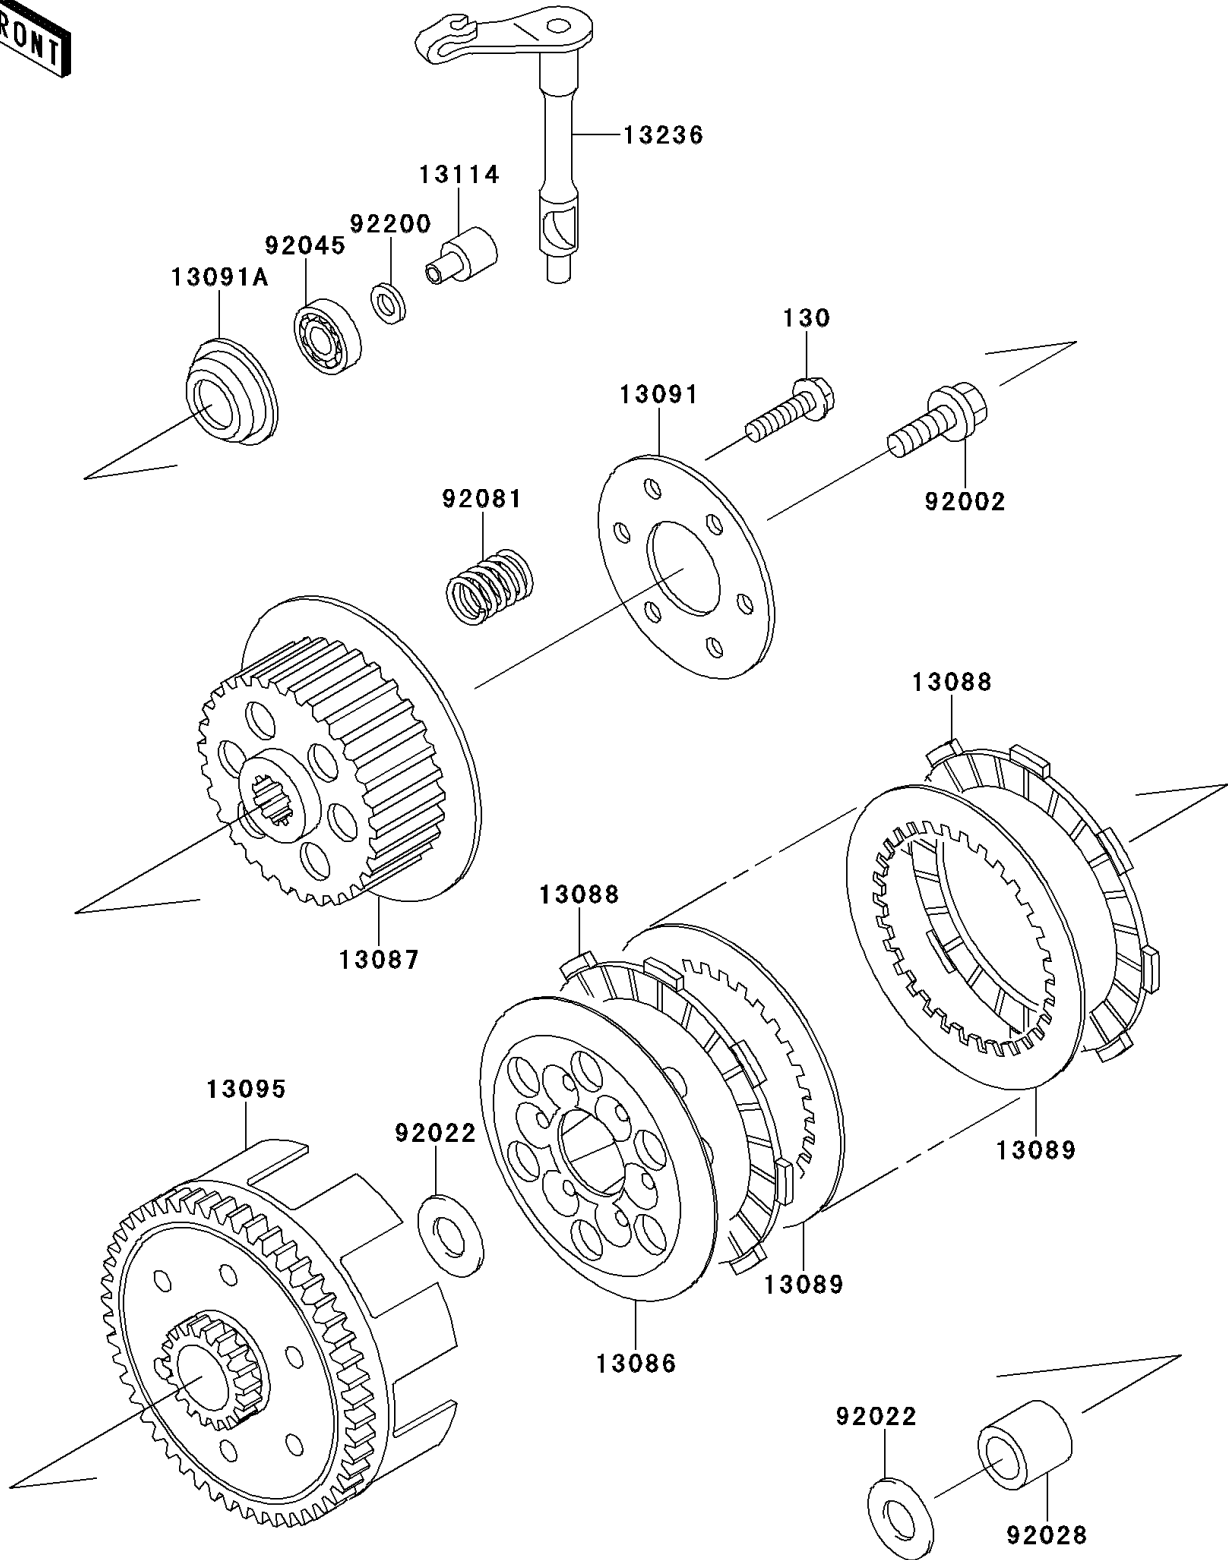

2010 KX65 (CANADA ONLY) PARTS DIAGRAM

Clutch

E1350

2010 KX65 (CANADA ONLY) PARTS LIST

Clutch

ITEM NAME	PART NUMBER	QUANTITY
BOLT-FLANGED,5X20 (Ref # 130)	130CA0520	6
WHEEL-CLUTCH (Ref # 13086)	13086-1002	1
HUB-CLUTCH (Ref # 13087)	13087-1051	1
PLATE-FRICTION (Ref # 13088)	13088-1010	5
PLATE-CLUTCH (Ref # 13089)	13089-1087	4
HOLDER,CLUTCH SPRING (Ref # 13091)	13091-1115	1
HOLDER,CLUTCH PUSHER (Ref # 13091A)	13091-1133	1
HOUSING-COMP-CLUTCH (Ref # 13095)	13095-1042	1
PUSHER-CLUTCH (Ref # 13114)	13114-1055	1
LEVER-COMP,RELEASE (Ref # 13236)	13236-1338	1
BOLT,10X30 (Ref # 92002)	92002-1697	1
WASHER,17.3X28X1 (Ref # 92022)	92022-255	2
BUSHING (Ref # 92028)	92028-1967	1
BEARING-BALL,627 (Ref # 92045)	92045-1236	1
SPRING,CLUTCH (Ref # 92081)	92081-1175	6
WASHER,7X12.5X0.8 (Ref # 92200)	92200-1197	1