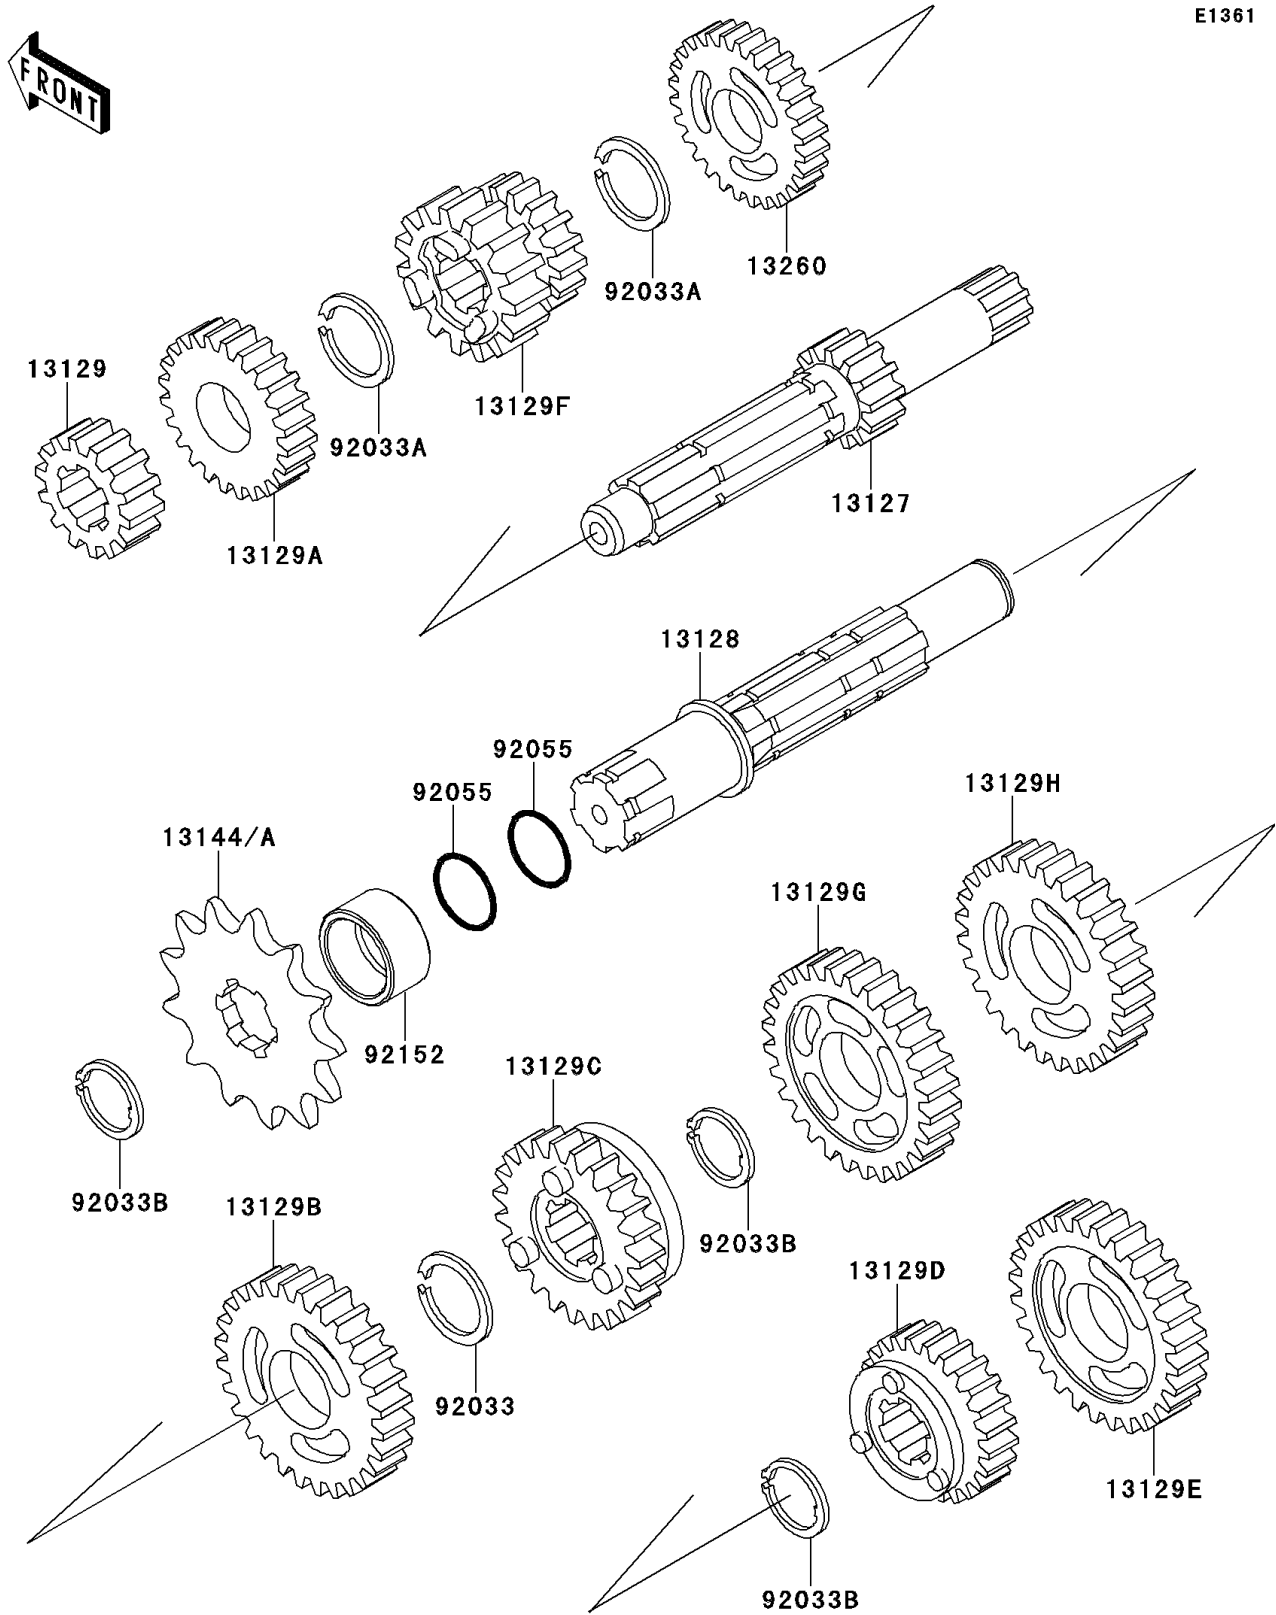

# 2011 KX™ 65 PARTS DIAGRAM

Transmission

E1361

## 2011 KX™ 65 PARTS LIST

### Transmission

ITEM NAME	PART NUMBER	QUANTITY
SHAFT-TRANSMISSION INPUT,13T (Ref # 13127)	13127-1105	1
SHAFT-TRANSMISSION OUTPUT (Ref # 13128)	13128-0016	1
GEAR,INPUT 2ND,16T (Ref # 13129)	13129-1215	1
GEAR,INPUT 5TH,23T (Ref # 13129A)	13129-1343	1
GEAR,OUTPUT 2ND,34T (Ref # 13129B)	13129-1345	1
GEAR,OUTPUT 5TH,28T (Ref # 13129C)	13129-1348	1
GEAR,OUTPUT TOP,26T (Ref # 13129D)	13129-1349	1
GEAR,OUTPUT LOW,37T (Ref # 13129E)	13129-1515	1
GEAR,INPUT 3RD&4TH,21T&18T (Ref # 13129F)	13129-1611	1
GEAR,OUTPUT 4TH,30T (Ref # 13129G)	13129-1612	1
GEAR,OUTPUT 3RD,31T (Ref # 13129H)	13129-1654	1
SPROCKET-OUTPUT,14T (Ref # 13144)	13144-1022	1
SPROCKET-OUTPUT,13T (Ref # 13144A)	13144-1023	1
GEAR,INPUT TOP,24T (Ref # 13260)	13260-1542	1
RING-SNAP,18MM (Ref # 92033)	92033-029	1
RING-SNAP,17MM (Ref # 92033A)	92033-1060	2
RING-SNAP,18MM (Ref # 92033B)	92033-1079	3
RING-O,17.5X1.5 (Ref # 92055)	92055-022	2
COLLAR,20X25X12.9 (Ref # 92152)	92152-0195	1