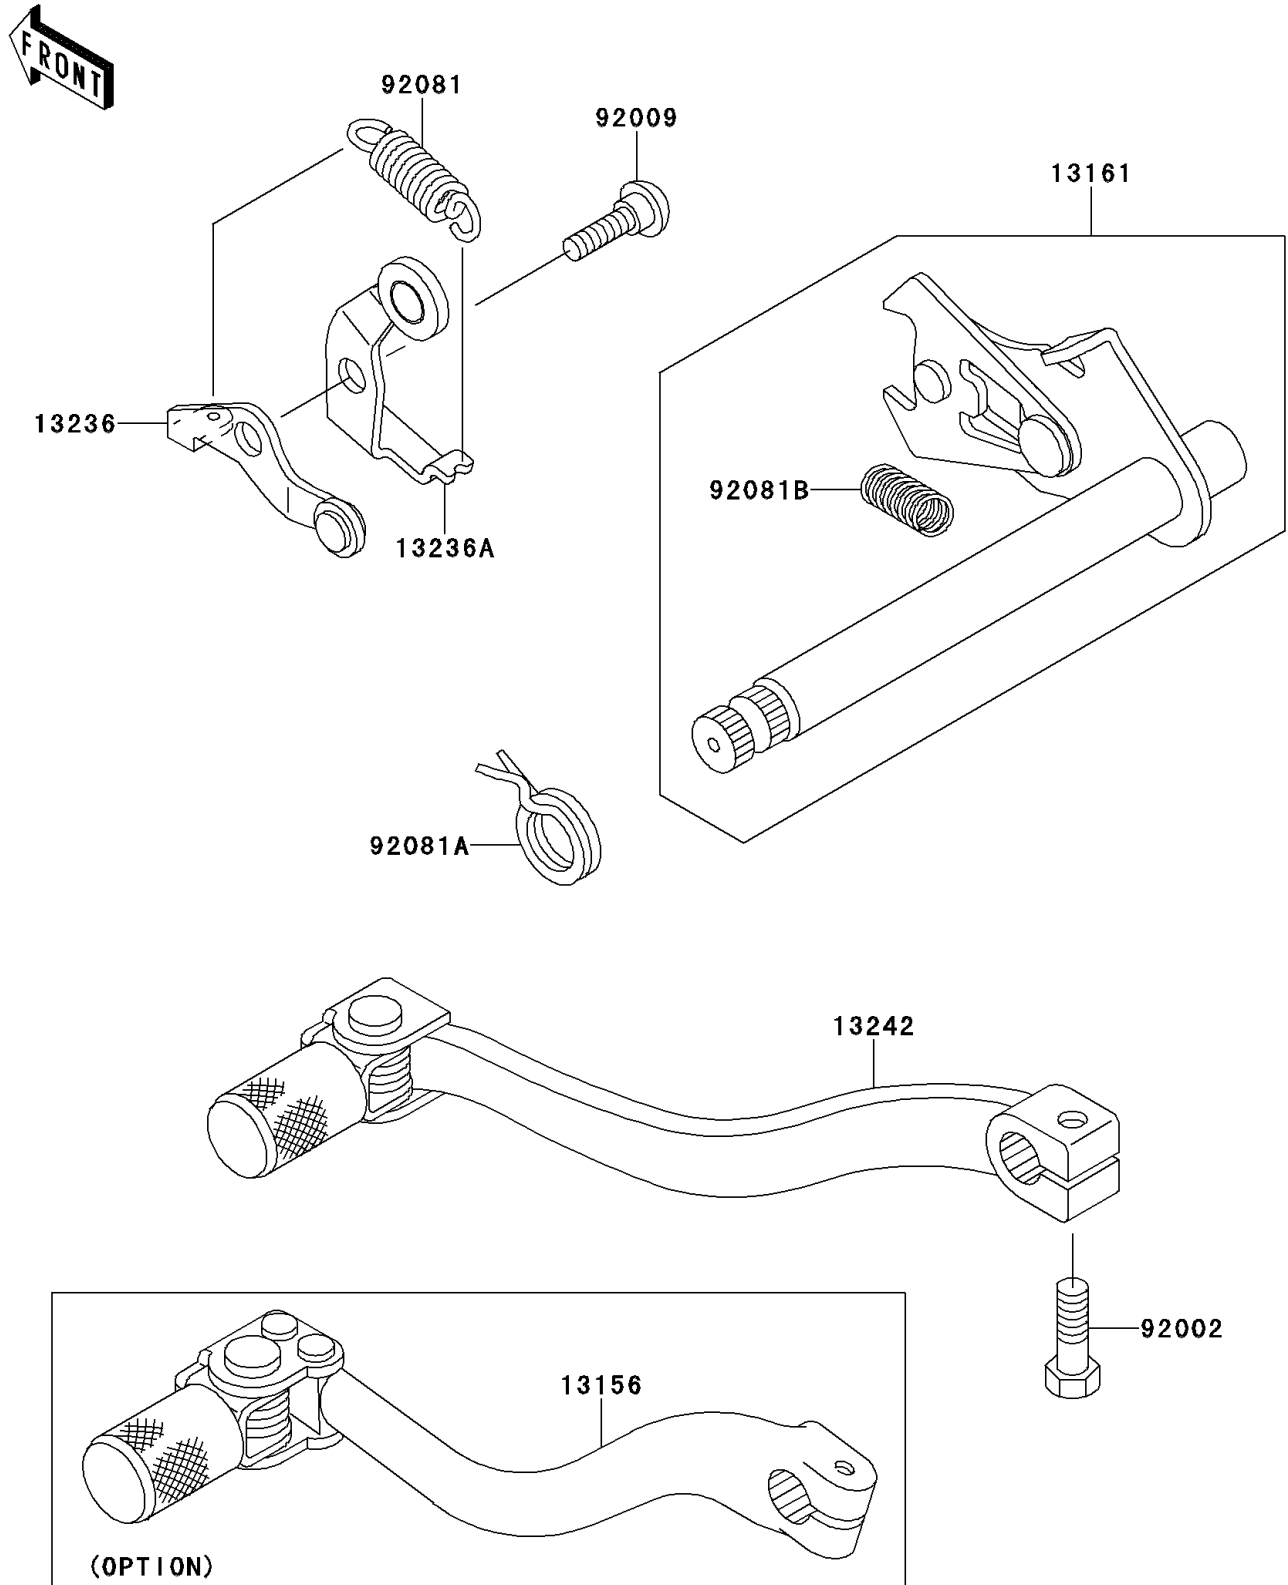

2010 KX65 (CANADA ONLY) PARTS DIAGRAM

Gear Change Mechanism

E1370

2010 KX65 (CANADA ONLY) PARTS LIST

Gear Change Mechanism

ITEM NAME	PART NUMBER	QUANTITY
LEVER-CHANGE,PEDAL (Ref # 13156)	13156-1347	1
LEVER-COMP-CHANGE SHAFT (Ref # 13161)	13161-1280	1
LEVER-COMP,CHANGE DRUM (Ref # 13236)	13236-1026	1
LEVER-COMP,CHANGE (Ref # 13236A)	13236-1376	1
LEVER-ASSY-CHANGE,PEDAL,STEEL (Ref # 13242)	13242-1366	1
BOLT,6X20 (Ref # 92002)	92002-1237	1
SCREW,CHANGE LEVER (Ref # 92009)	92009-1102	1
SPRING,CHANGE LEVER (Ref # 92081)	92081-1109	1
SPRING,TENSION (Ref # 92081A)	92081-1129	1
SPRING,CHANGE LEVER (Ref # 92081B)	92081-1275	1