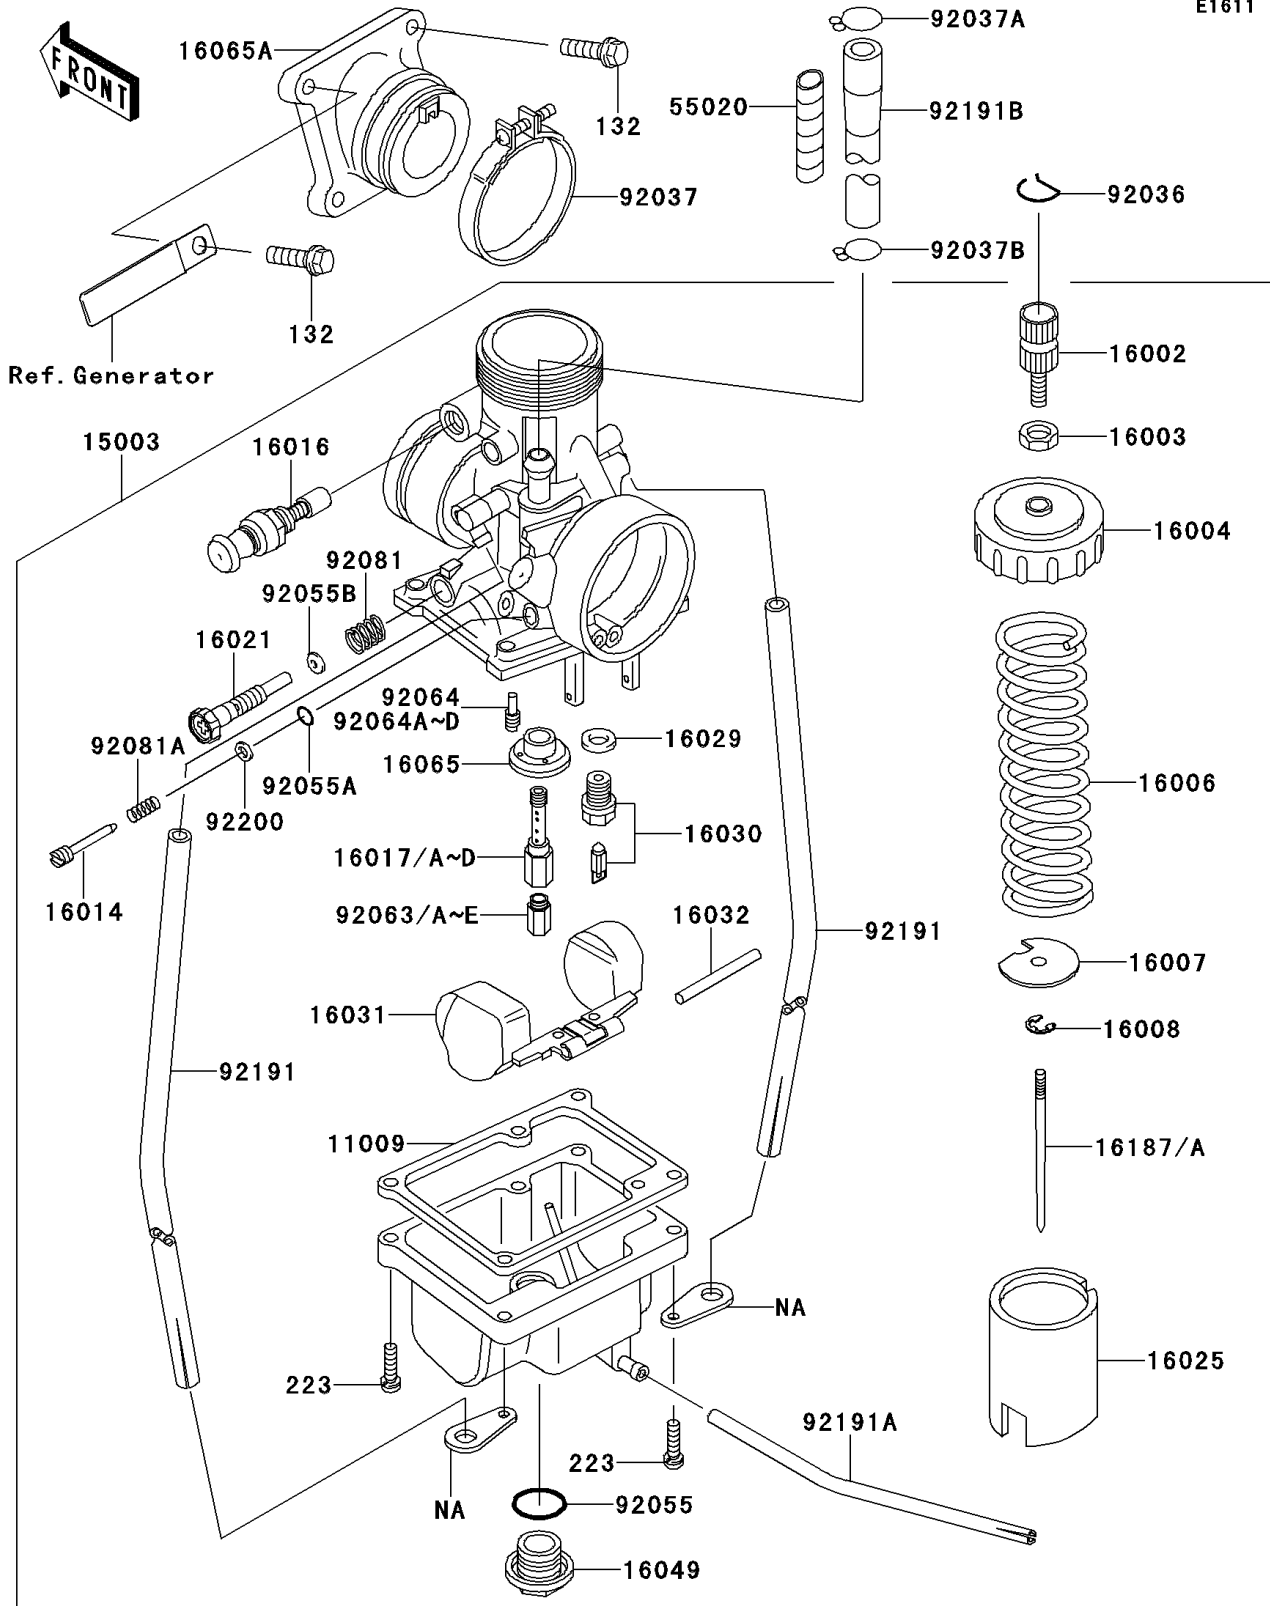

2013 KX™ 65 PARTS DIAGRAM

Carburetor

E1611