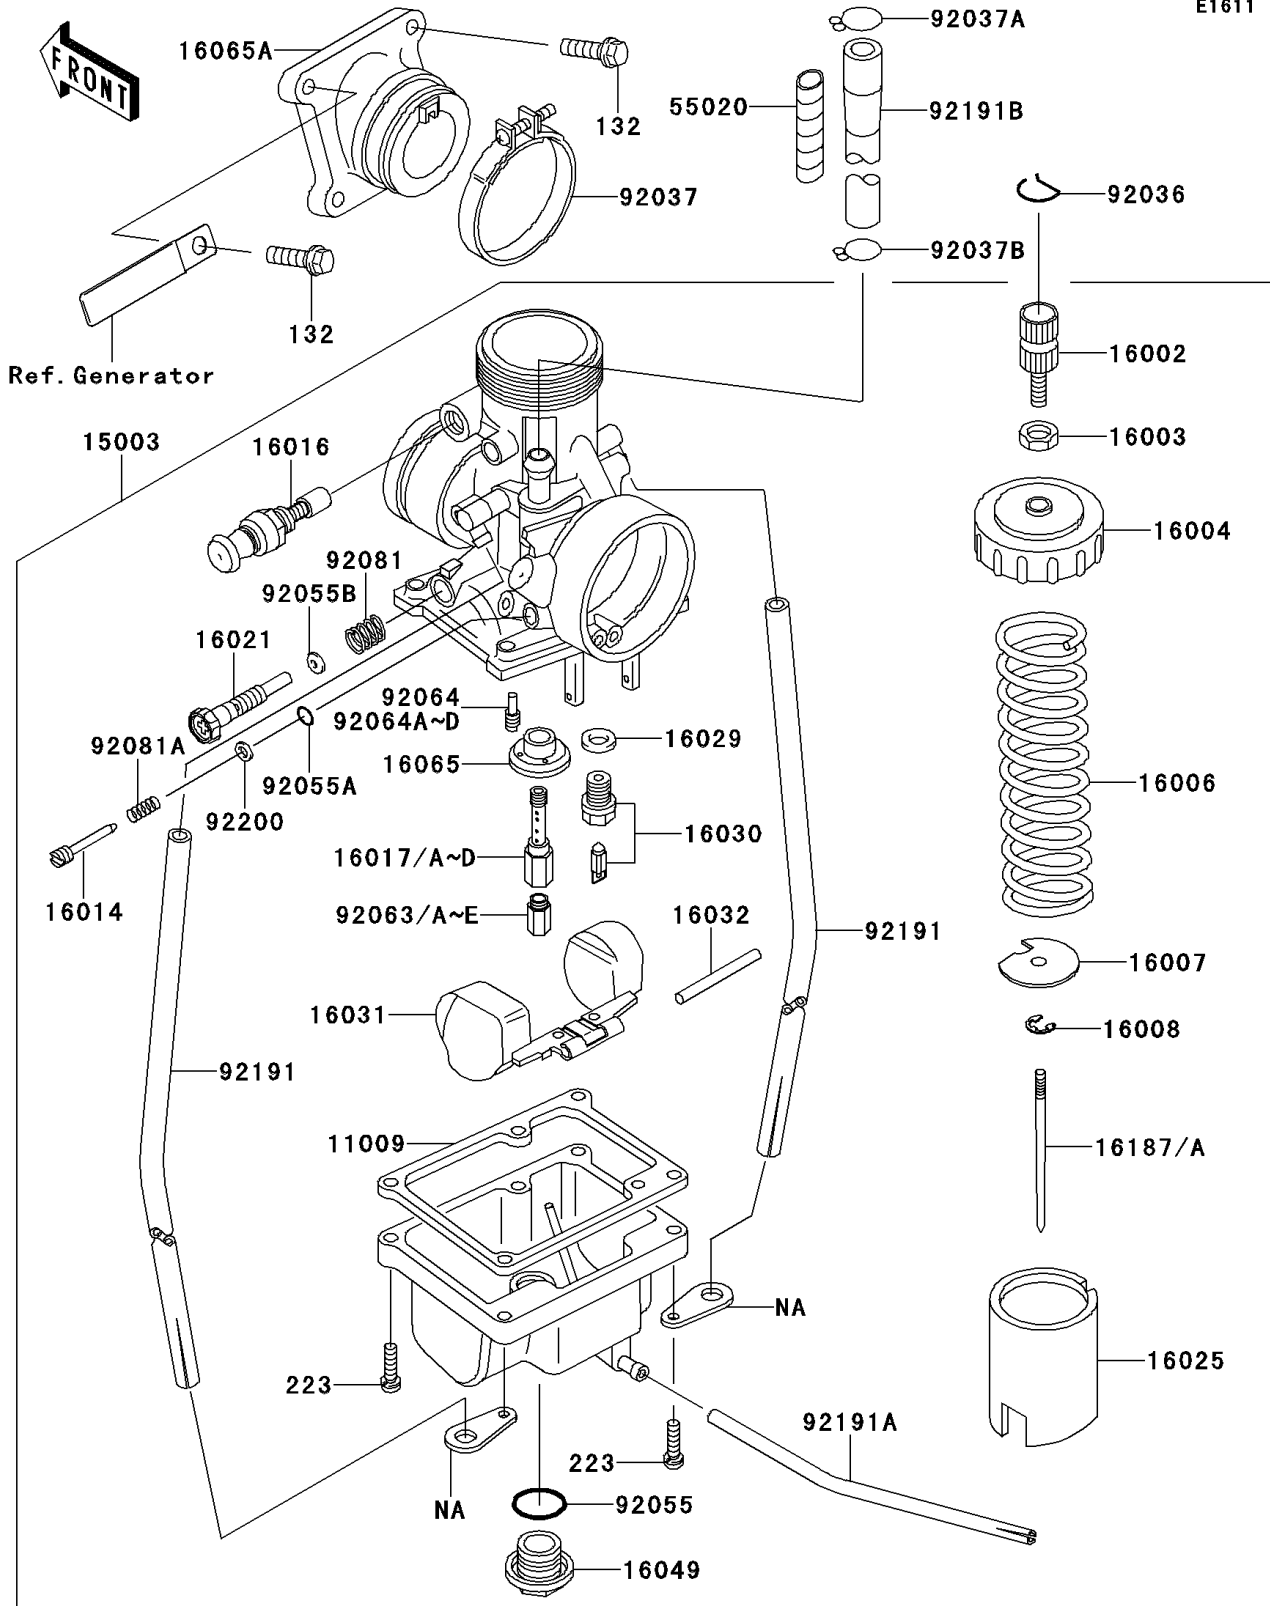

2014 KX™ 65 PARTS DIAGRAM

Carburetor

E1611

2014 KX™ 65 PARTS LIST

Carburetor

ITEM NAME	PART NUMBER	QUANTITY
GASKET,FLOAT CHAMBER (Ref # 11009)	11009-1147	1
CARBURETOR-ASSY (Ref # 15003)	15003-1669	1
ADJUSTER-CABLE (Ref # 16002)	16002-011	1
NUT,ADJUST LOCK (Ref # 16003)	16003-006	1
CAP-CHAMBER (Ref # 16004)	16004-025	1
SPRING,THROTTLE VALVE (Ref # 16006)	16006-023	1
SEAT-SPRING,THROTTLE VALVE (Ref # 16007)	16007-023	1
CLAMP (Ref # 16008)	16008-1010	1
SCREW-PILOT AIR (Ref # 16014)	16014-1116	1
PLUNGER,STARTER (Ref # 16016)	16016-0008	1
JET-NEEDLE,N-8 (Ref # 16017)	16017-1412	1
JET-NEEDLE,O-0 (Ref # 16017A)	16017-1413	1
JET-NEEDLE,O-2 (Ref # 16017B)	16017-1414	1
JET-NEEDLE,O-4 (Ref # 16017C)	16017-1415	1
JET-NEEDLE,N-6 (Ref # 16017D)	16017-1418	1
SCREW-THROTTLE STOP (Ref # 16021)	16021-1224	1
VALVE-THROTTLE,CA1.5 (Ref # 16025)	16025-1040	1
GASKET,FLOAT VALVE SEAT (Ref # 16029)	16029-004	1
VALVE-FLOAT,#2.5 (Ref # 16030)	16030-1095	1
FLOAT (Ref # 16031)	16031-1005	1
PIN,FLOAT (Ref # 16032)	16032-003	1
COVER-MAIN JET (Ref # 16049)	16049-1001	1
HOLDER,JET NEEDLE (Ref # 16065)	16065-1020	1
HOLDER-CARBURETOR (Ref # 16065A)	16065-1366	1
NEEDLE-JET,5GSP68 (Ref # 16187)	16187-1226	1
NEEDLE-JET,5GSP69 (Ref # 16187A)	16187-1227	1
GUARD,FUEL TUBE (Ref # 55020)	55020-1787	1
RING-SNAP (Ref # 92036)	92036-018	1
CLAMP (Ref # 92037)	92037-1305	1