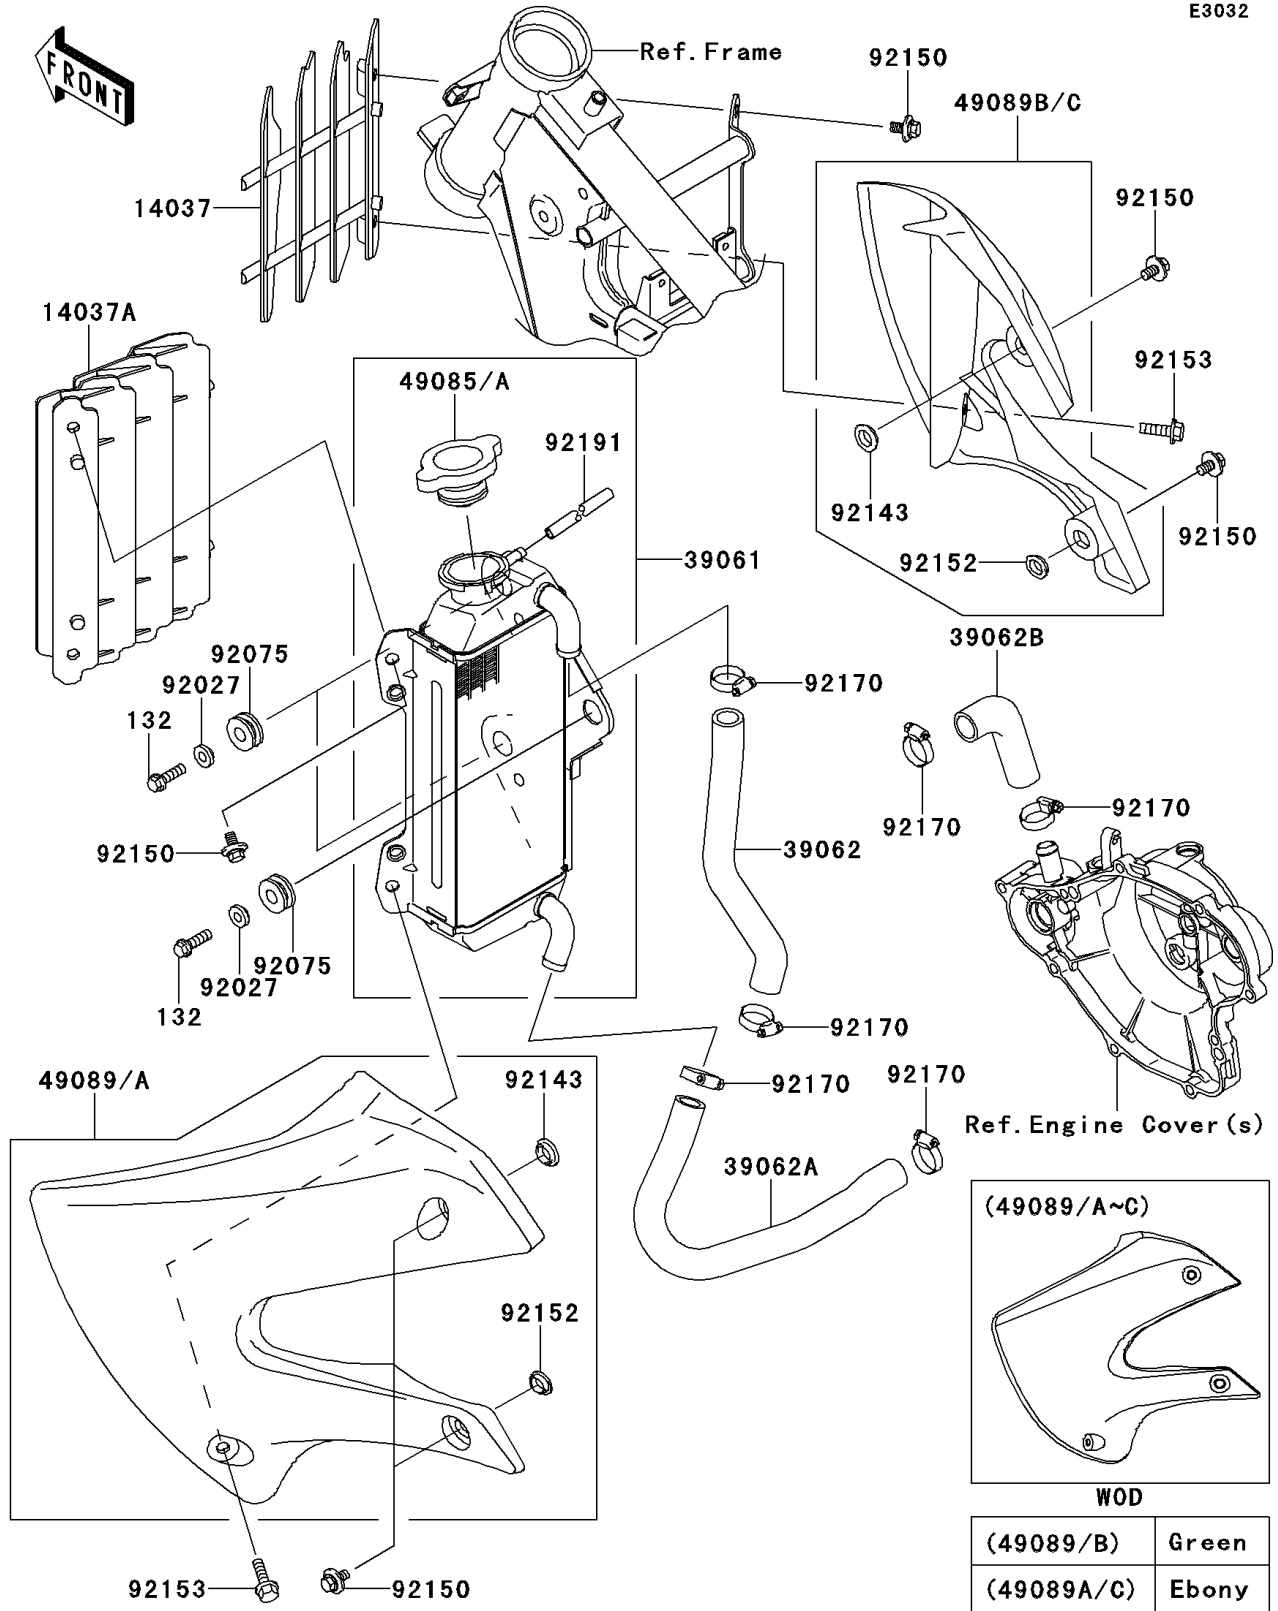

2010 KX65 (CANADA ONLY) PARTS DIAGRAM

Radiator

E3032

2010 KX65 (CANADA ONLY) PARTS LIST

Radiator

ITEM NAME	PART NUMBER	QUANTITY
BOLT-FLANGED-SMALL,6X20 (Ref # 132)	132BC0620	3
SCREEN,RH,EBONY (Ref # 14037)	14037-0047-6C	1
SCREEN,LH,EBONY (Ref # 14037A)	14037-1266-6C	1
RADIATOR-ASSY (Ref # 39061)	39061-1277	1
HOSE-COOLING,HEAD-RADIATOR (Ref # 39062)	39062-1808	1
HOSE-COOLING,PUMP-RADIATOR (Ref # 39062A)	39062-1809	1
HOSE-COOLING,PIPE-CYLINDER (Ref # 39062B)	39062-1810	1
CAP-ASSY-PRESSURE,P1.1 (Ref # 49085)	49085-1076	1
CAP-ASSY-PRESSURE,P1.8 (Ref # 49085A)	49085-1077	1
SHROUD-ENGINE,LH,EBONY (Ref # 49089A)	49089-1144-6C	1
SHROUD-ENGINE,RH,EBONY (Ref # 49089C)	49089-1145-6C	1
COLLAR,L=11.1 (Ref # 92027)	92027-194	3
DAMPER (Ref # 92075)	92075-209	3
COLLAR (Ref # 92143)	92143-1196	2
BOLT,6X12 (Ref # 92150)	92150-1435	6
COLLAR (Ref # 92152)	92152-1235	2
BOLT,6X20 (Ref # 92153)	92153-0502	2
CLAMP (Ref # 92170)	92170-1283	6
TUBE (Ref # 92191)	92191-1434	1