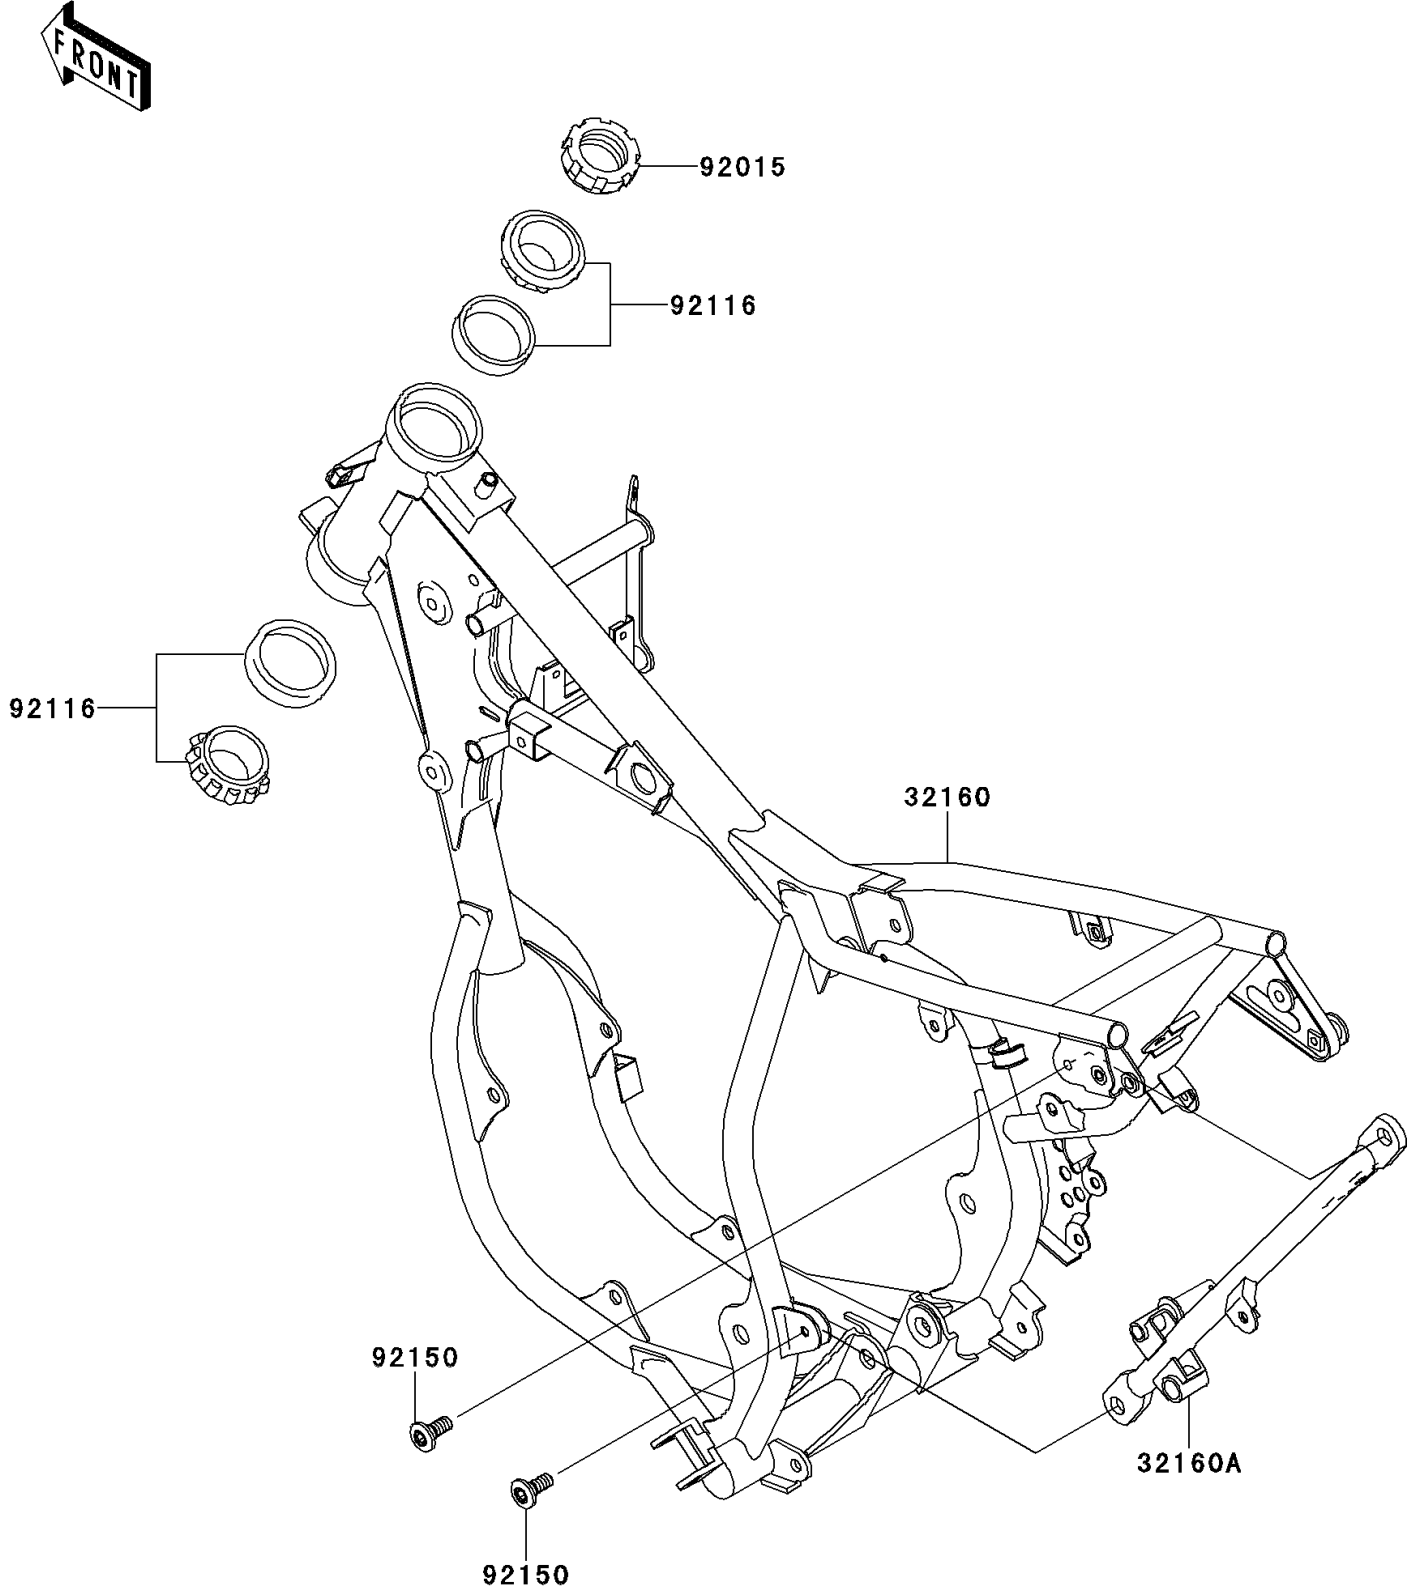

2010 KX65 (CANADA ONLY) PARTS DIAGRAM

Frame

F2120

2010 KX65 (CANADA ONLY) PARTS LIST

Frame

ITEM NAME	PART NUMBER	QUANTITY
FRAME-COMP,F.S.BLACK (Ref # 32160)	32160-0117-18R	1
FRAME-COMP,SUB,F.S.BLACK (Ref # 32160A)	32160-1611-18R	1
NUT,STEERING STEM,25MM (Ref # 92015)	92015-1684	1
BEARING-ROLLER,H1-CAP32005JRRS (Ref # 92116)	92116-1065	2
BOLT,SOCKET,8X20 (Ref # 92150)	92150-1760	2