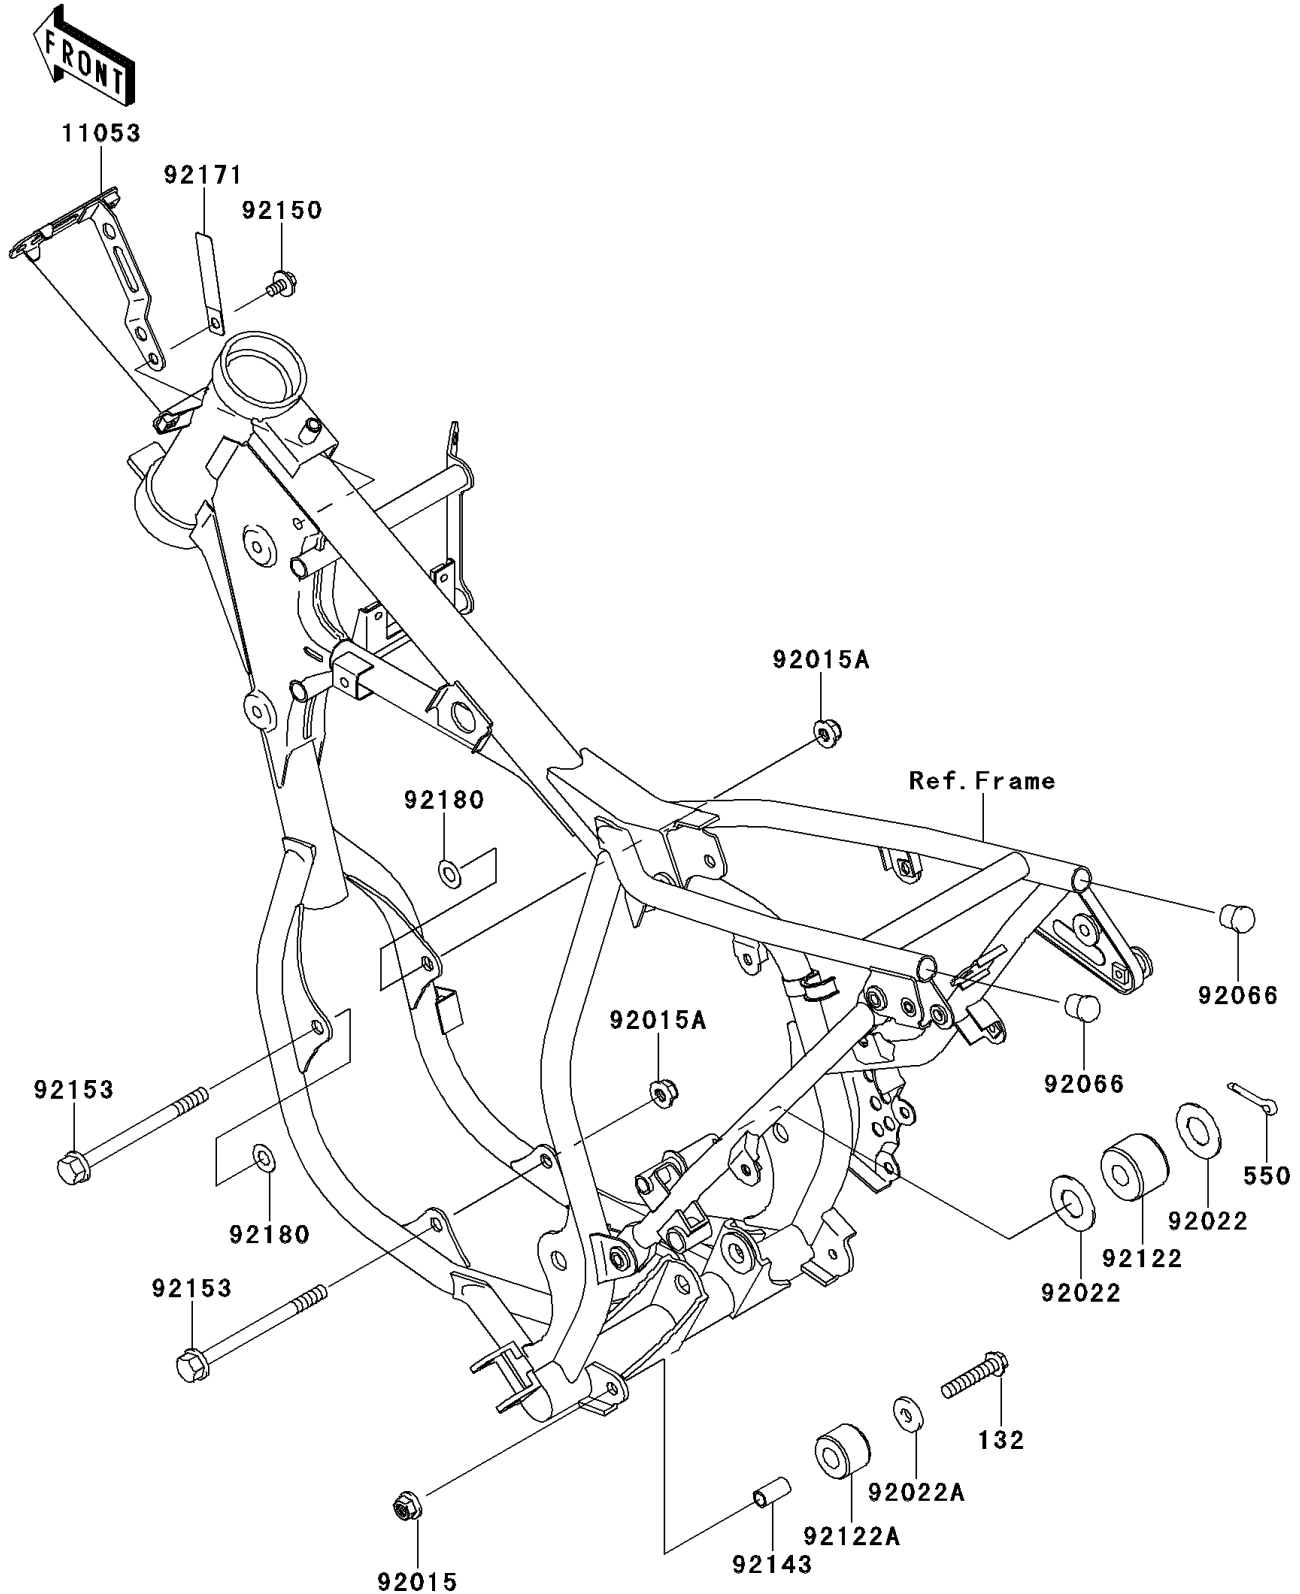

2010 KX65 (CANADA ONLY) PARTS DIAGRAM

Engine Mount

F2122

2010 KX65 (CANADA ONLY) PARTS LIST

Engine Mount

ITEM NAME	PART NUMBER	QUANTITY
BOLT-FLANGED-SMALL,8X40 (Ref # 132)	132BA0840	1
PIN-COTTER,2.5X18 (Ref # 550)	550AA2518	1
BRACKET,IGNITER (Ref # 11053)	11053-1682	1
NUT,FLANGED,8MM (Ref # 92015)	92015-1406	1
NUT,8MM (Ref # 92015A)	92015-1432	2
WASHER (Ref # 92022)	92022-107	2
WASHER,8.5X20X1.6 (Ref # 92022A)	92022-1561	1
PLUG (Ref # 92066)	92066-1081	2
ROLLER,CHAIN GUIDE (Ref # 92122)	92122-1179	1
ROLLER,CHAIN GUIDE (Ref # 92122A)	92122-1213	1
COLLAR,9.5X12.7X25 (Ref # 92143)	92143-1432	1
BOLT,6X12 (Ref # 92150)	92150-1891	1
BOLT,FLANGED,8X110 (Ref # 92153)	92153-1095	2
CLAMP (Ref # 92171)	92171-0652	1
SHIM,9X18X0.3 (Ref # 92180)	92180-1354	AR