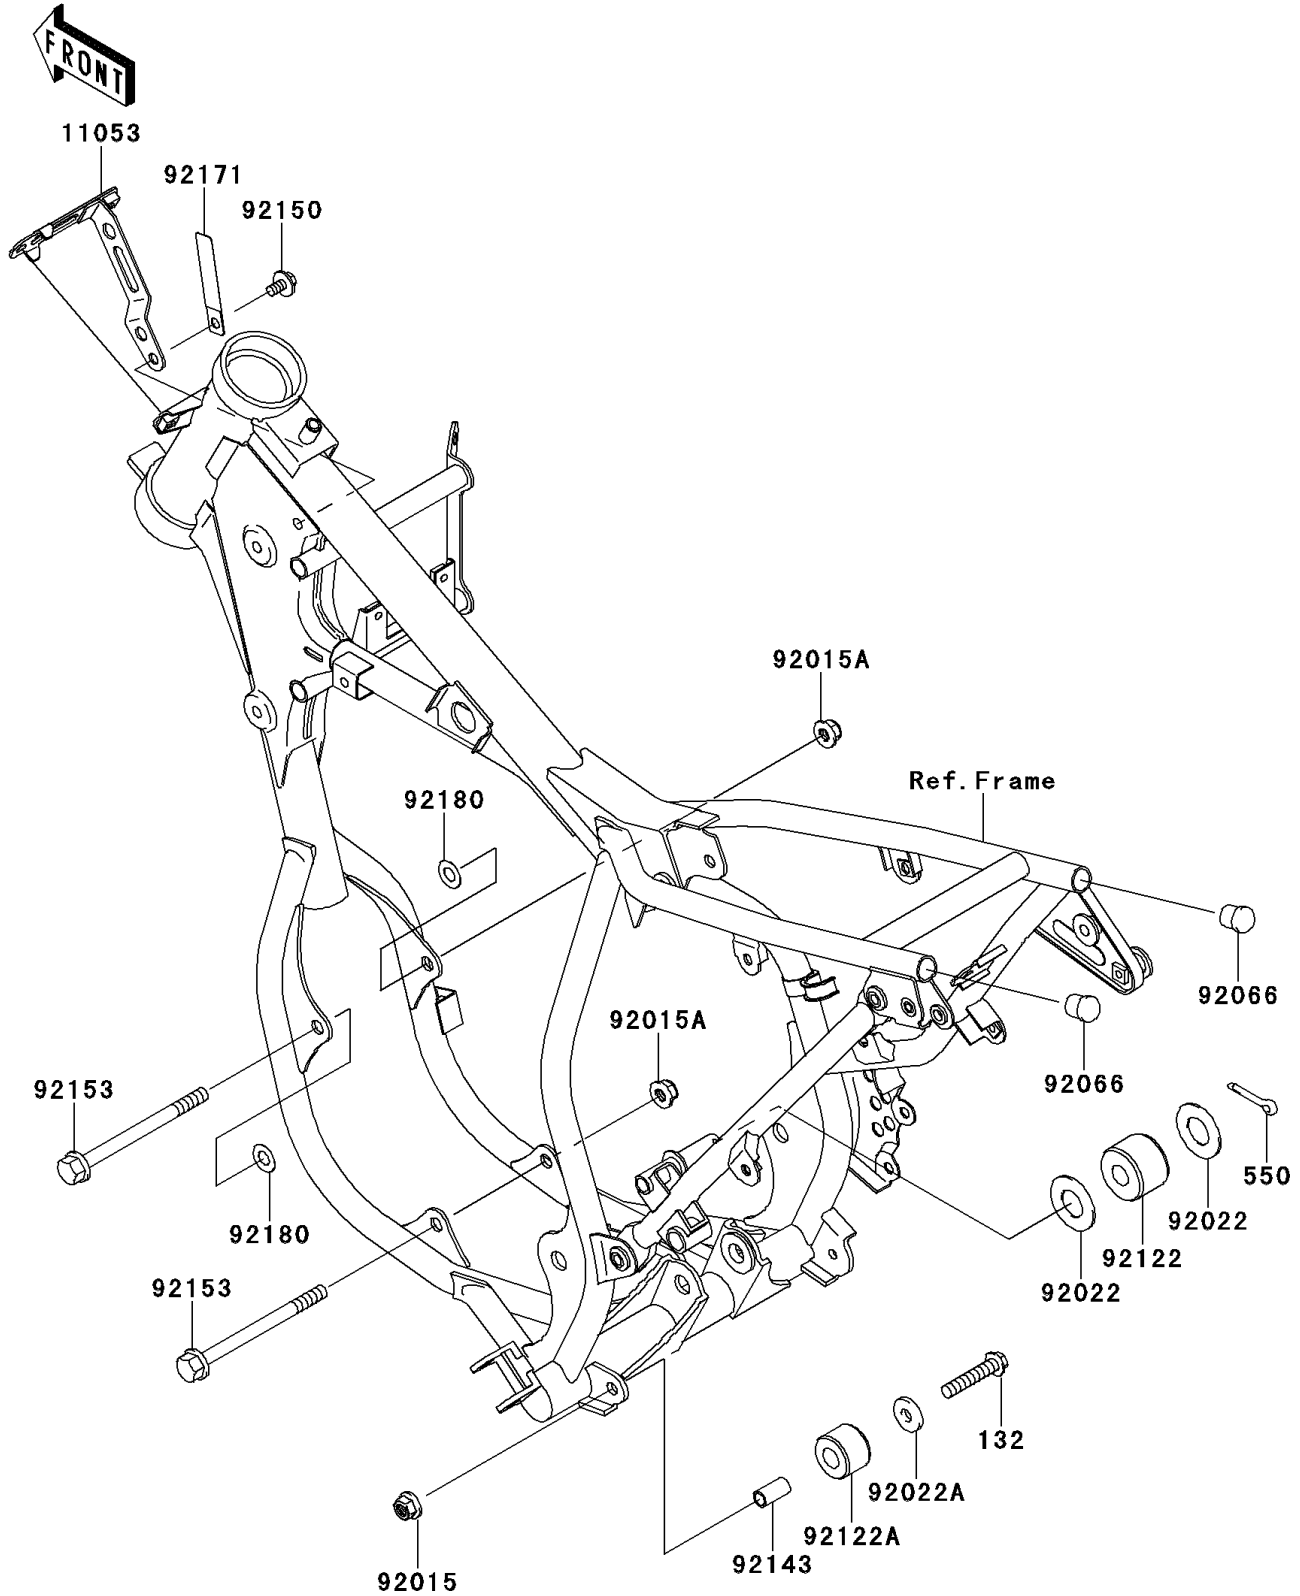

2012 KX™ 65 PARTS DIAGRAM

Engine Mount

F2122

2012 KX™ 65 PARTS LIST

Engine Mount

ITEM NAME	PART NUMBER	QUANTITY
BOLT-FLANGED-SMALL,8X40 (Ref # 132)	132BA0840	1
PIN-COTTER,2.5X18 (Ref # 550)	550AA2518	1
BRACKET,IGNITER (Ref # 11053)	11053-1682	1
NUT,FLANGED,8MM (Ref # 92015)	92015-1406	1
NUT,8MM (Ref # 92015A)	92015-1432	2
WASHER (Ref # 92022)	92022-107	2
WASHER,8.5X20X1.6 (Ref # 92022A)	92022-1561	1
PLUG (Ref # 92066)	92066-1081	2
ROLLER,CHAIN GUIDE (Ref # 92122)	92122-1179	1
ROLLER,CHAIN GUIDE (Ref # 92122A)	92122-1213	1
COLLAR,9.5X12.7X25 (Ref # 92143)	92143-1432	1
BOLT,6X12 (Ref # 92150)	92150-1891	1
BOLT,FLANGED,8X110 (Ref # 92153)	92153-1095	2
CLAMP (Ref # 92171)	92171-0652	1
SHIM,9X18X0.3 (Ref # 92180)	92180-1354	AR