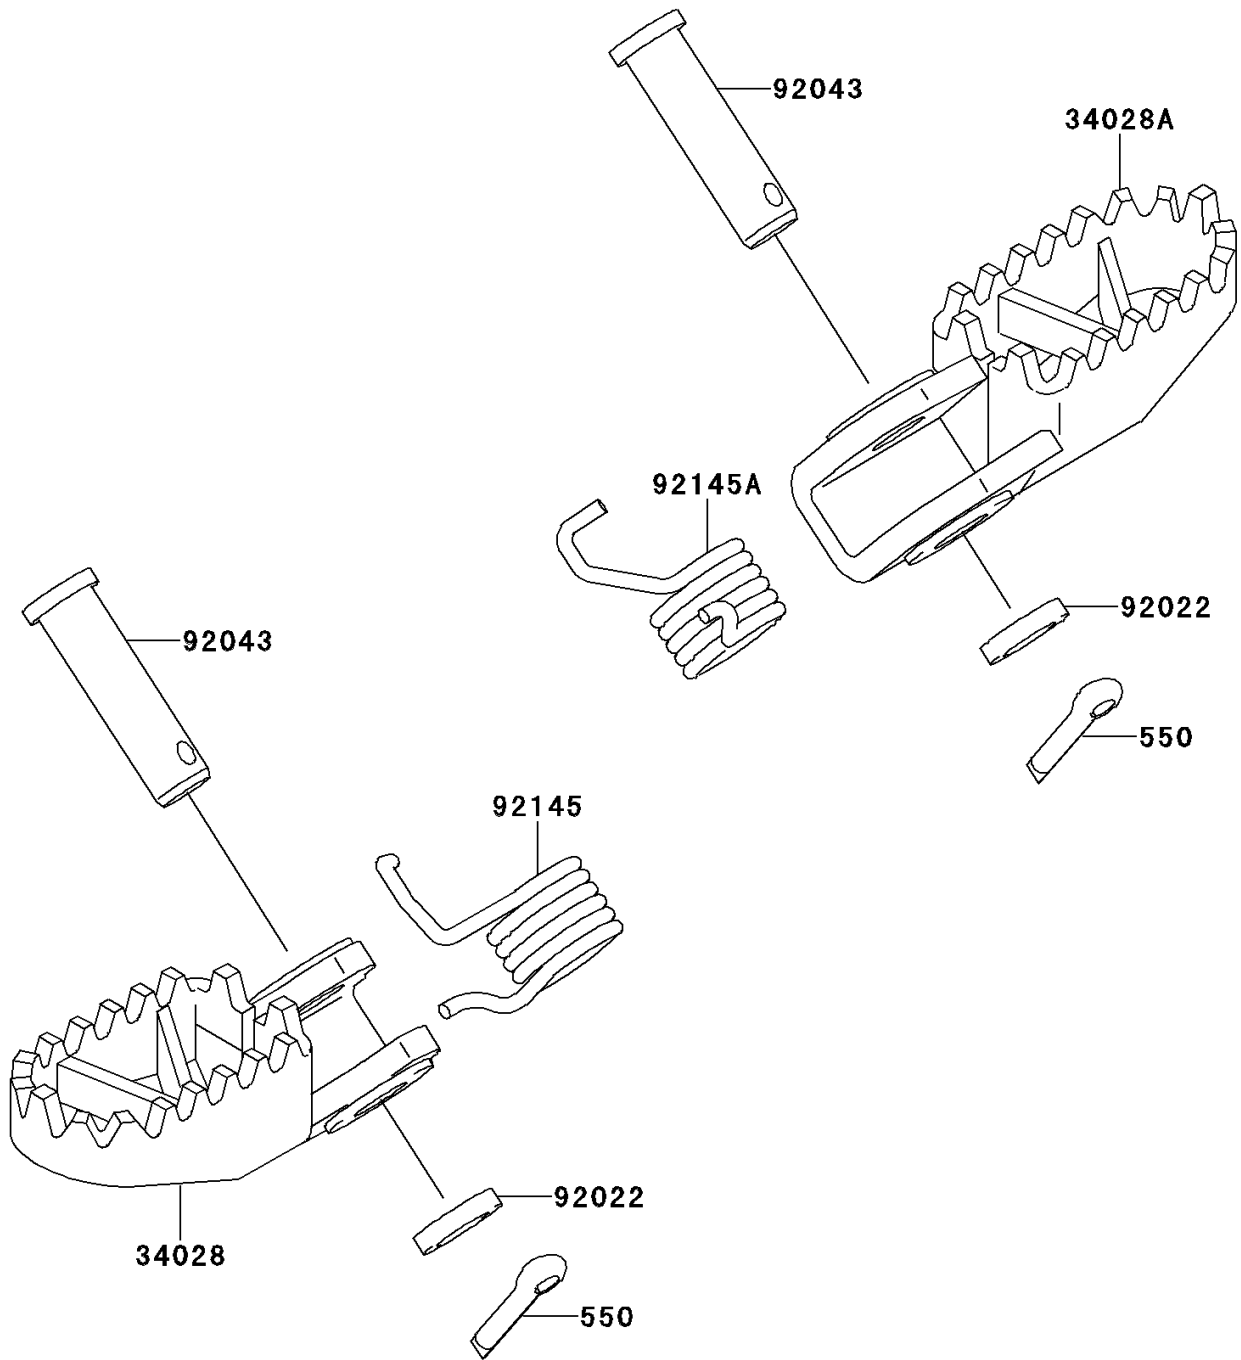

2010 KX65 (CANADA ONLY) PARTS DIAGRAM

Footrests

F2160

2010 KX65 (CANADA ONLY) PARTS LIST

Footrests

ITEM NAME	PART NUMBER	QUANTITY
PIN-COTTER,3.0X20 (Ref # 550)	550S3020	2
STEP,LH,SILVER (Ref # 34028)	34028-1529-CE	1
STEP,RH,SILVER (Ref # 34028A)	34028-1530-CE	1
WASHER,10.2X16X1 (Ref # 92022)	92022-1829	2
PIN,10X37.5 (Ref # 92043)	92043-1643	2
SPRING,STEP,LH (Ref # 92145)	92145-1106	1
SPRING,STEP,RH (Ref # 92145A)	92145-1107	1