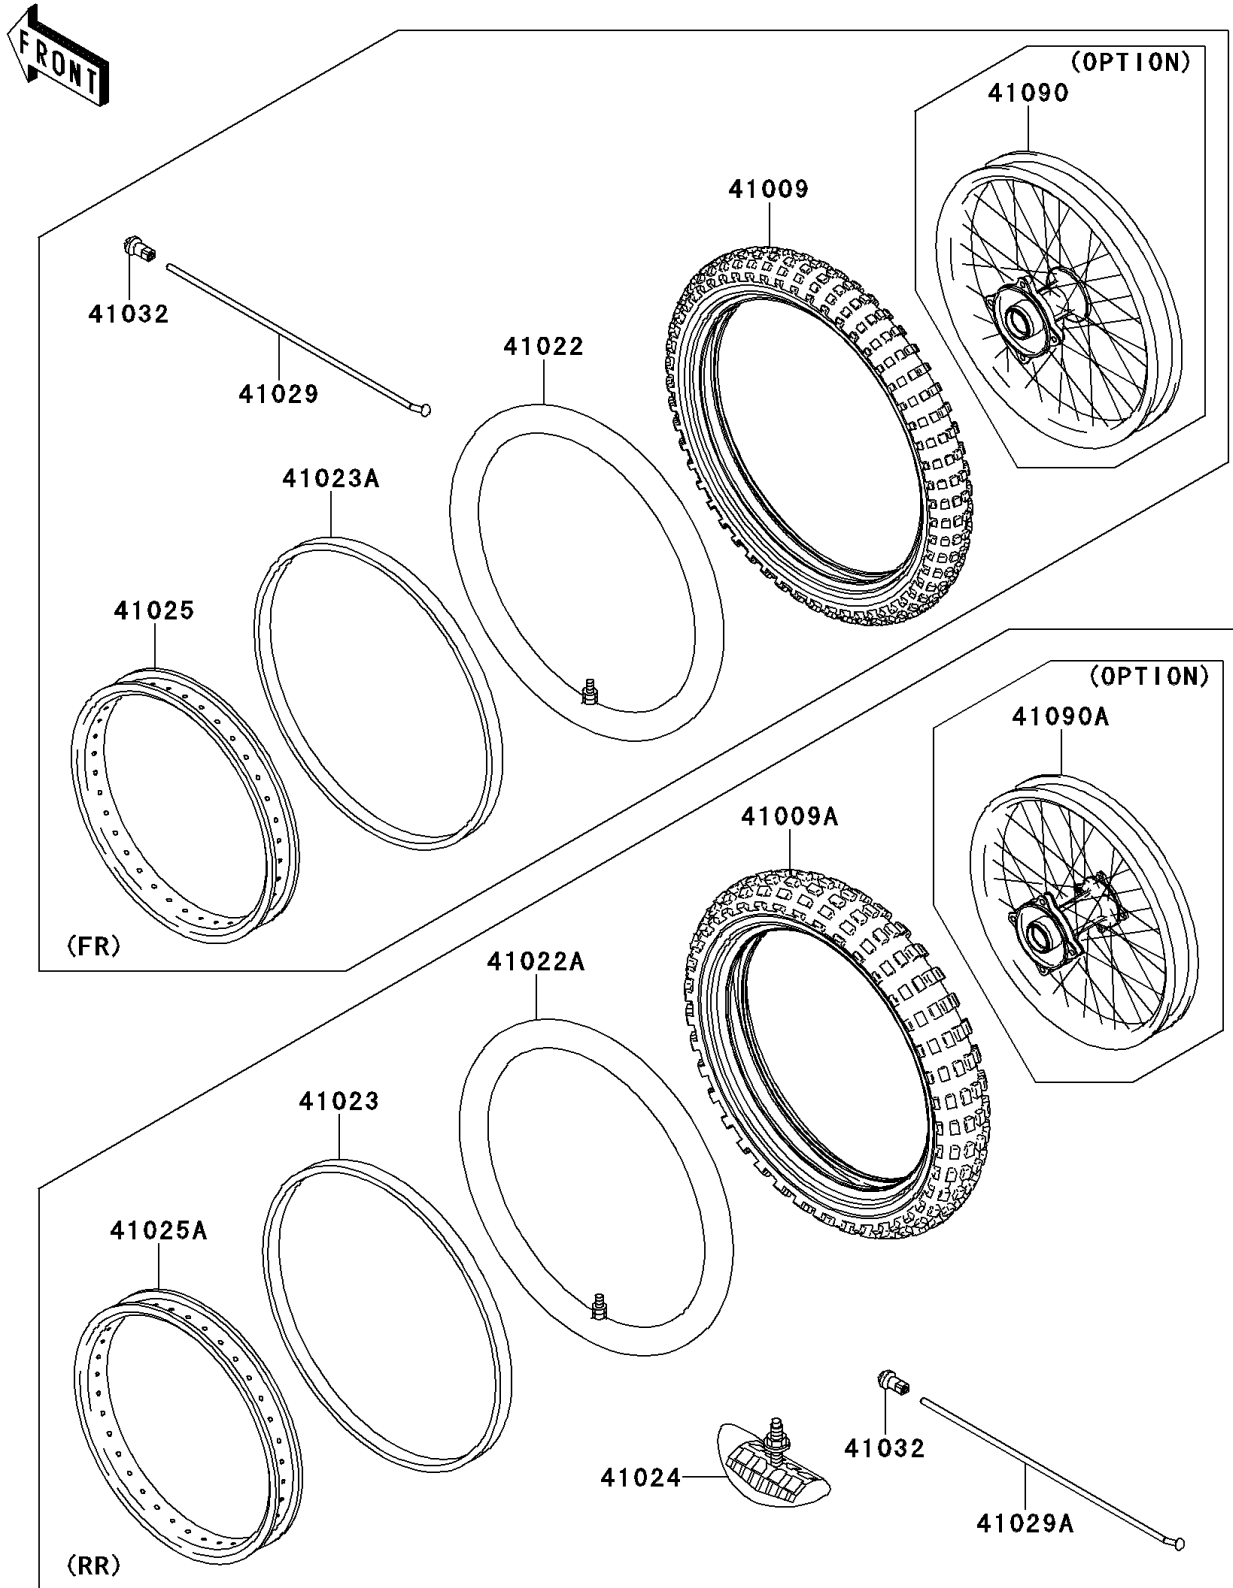

# 2010 KX65 (CANADA ONLY) PARTS DIAGRAM

Wheels/Tires

F2210

## 2010 KX65 (CANADA ONLY) PARTS LIST

### Wheels/Tires

ITEM NAME	PART NUMBER	QUANTITY
TIRE,FR,60/100-14 30M,D756F(D) (Ref # 41009)	41009-0105	1
TIRE,RR,80/100-12 41M,D756F(D) (Ref # 41009A)	41009-0106	1
TUBE-TIRE,FR,60/100-14(D) (Ref # 41022)	41022-1114	1
TUBE-TIRE,RR,80/100-12(D) (Ref # 41022A)	41022-1115	1
BAND-RIM,RR,80/100-12(D) (Ref # 41023)	41023-1066	1
BAND-RIM,FR,80/100-14(D) (Ref # 41023A)	41023-1068	1
STOPPER-RIM,1.60-M(DUNLOP) (Ref # 41024)	41024-010	1
RIM,FR,1.40X14,BLACK (Ref # 41025)	41025-0129-WC	1
RIM,RR,1.60X12,BLACK (Ref # 41025A)	41025-0130-WC	1
SPOKE-INNER,FR,150MMX159D (Ref # 41029)	41029-1302	28
SPOKE-INNER,RR,125.5MMX167D (Ref # 41029A)	41029-1303	28
NIPPLE-SPOKE (Ref # 41032)	41032-1055	56
WHEEL,FR,1.40X14,BLACK (Ref # 41090)	41090-0099-WC	1
WHEEL,RR,1.60X12,BLACK (Ref # 41090A)	41090-0100-WC	1