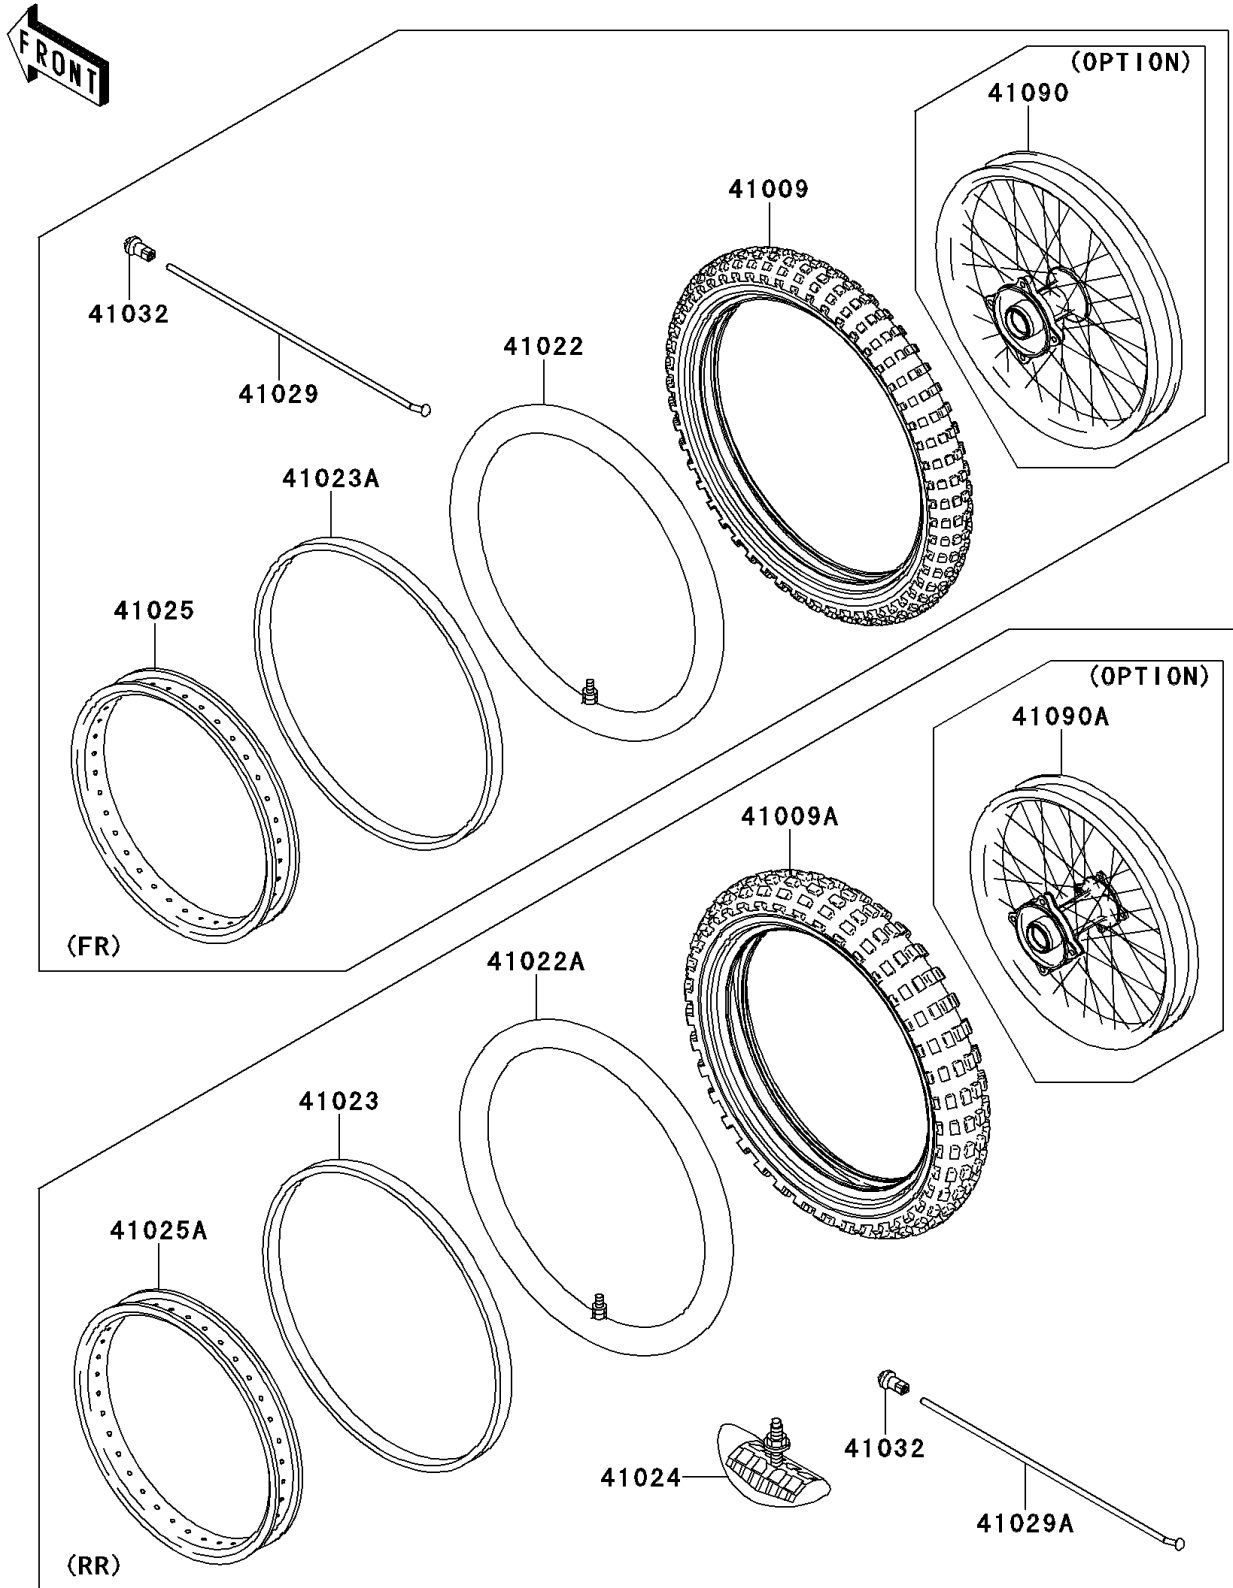

2012 KX™ 65 PARTS DIAGRAM

Wheels/Tires

F2210

2012 KX™ 65 PARTS LIST

Wheels/Tires

ITEM NAME	PART NUMBER	QUANTITY
TIRE,FR,60/100-14 30M,D756F(D) (Ref # 41009)	41009-0105	1
TIRE,RR,80/100-12 41M,D756F(D) (Ref # 41009A)	41009-0106	1
TUBE-TIRE,FR,60/100-14(D) (Ref # 41022)	41022-1114	1
TUBE-TIRE,RR,80/100-12(D) (Ref # 41022A)	41022-1115	1
BAND-RIM,RR,80/100-12(D) (Ref # 41023)	41023-1066	1
BAND-RIM,FR,80/100-14(D) (Ref # 41023A)	41023-1068	1
STOPPER-RIM,1.60-M(DUNLOP) (Ref # 41024)	41024-010	1
RIM,FR,1.40X14,BLACK (Ref # 41025)	41025-0129-WC	1
RIM,RR,1.60X12,BLACK (Ref # 41025A)	41025-0130-WC	1
SPOKE-INNER,FR,150MMX159D (Ref # 41029)	41029-1302	28
SPOKE-INNER,RR,125.5MMX167D (Ref # 41029A)	41029-1303	28
NIPPLE-SPOKE (Ref # 41032)	41032-1055	56
WHEEL,FR,1.40X14,BLACK (Ref # 41090)	41090-0099-WC	1
WHEEL,RR,1.60X12,BLACK (Ref # 41090A)	41090-0100-WC	1