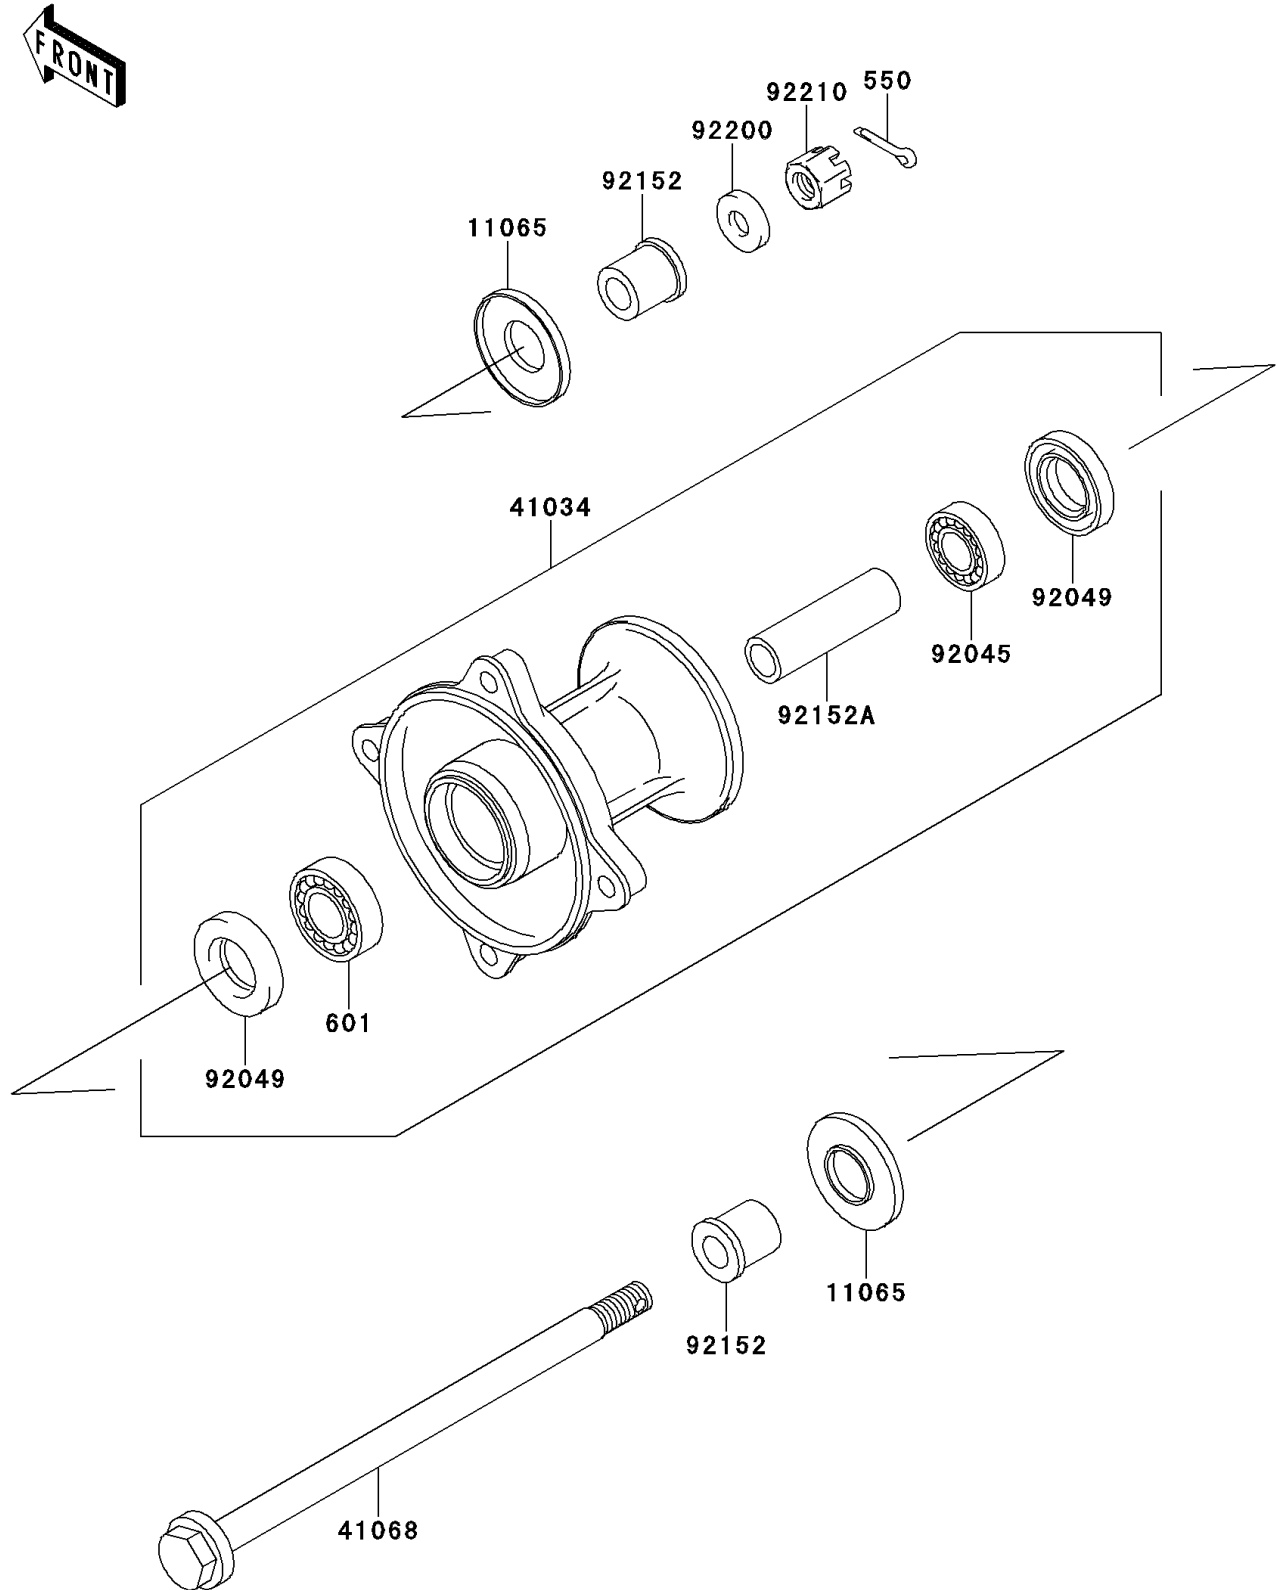

2010 KX65 (CANADA ONLY) PARTS DIAGRAM

Front Hub

F2230

2010 KX65 (CANADA ONLY) PARTS LIST

Front Hub

ITEM NAME	PART NUMBER	QUANTITY
PIN-COTTER,3.0X25 (Ref # 550)	550AA3025	1
BEARING-BALL,#6201UUC3 (Ref # 601)	601B6301UU	1
CAP (Ref # 11065)	11065-1137	2
DRUM-ASSY,FRONT BRAKE (Ref # 41034)	41034-1302	1
AXLE,FR (Ref # 41068)	41068-1418	1
BEARING-BALL,TMB201LLUC3/2A (Ref # 92045)	92045-1062	1
SEAL-OIL,TC20376.5 (Ref # 92049)	92049-1257	2
COLLAR,AXLE,L=15.5 (Ref # 92152)	92152-1196	2
COLLAR,FR BRAKE DRUM,L=59 (Ref # 92152A)	92152-1197	1
WASHER,12.3X23X2.3 (Ref # 92200)	92200-1004	1
NUT,12MM (Ref # 92210)	92210-7501	1