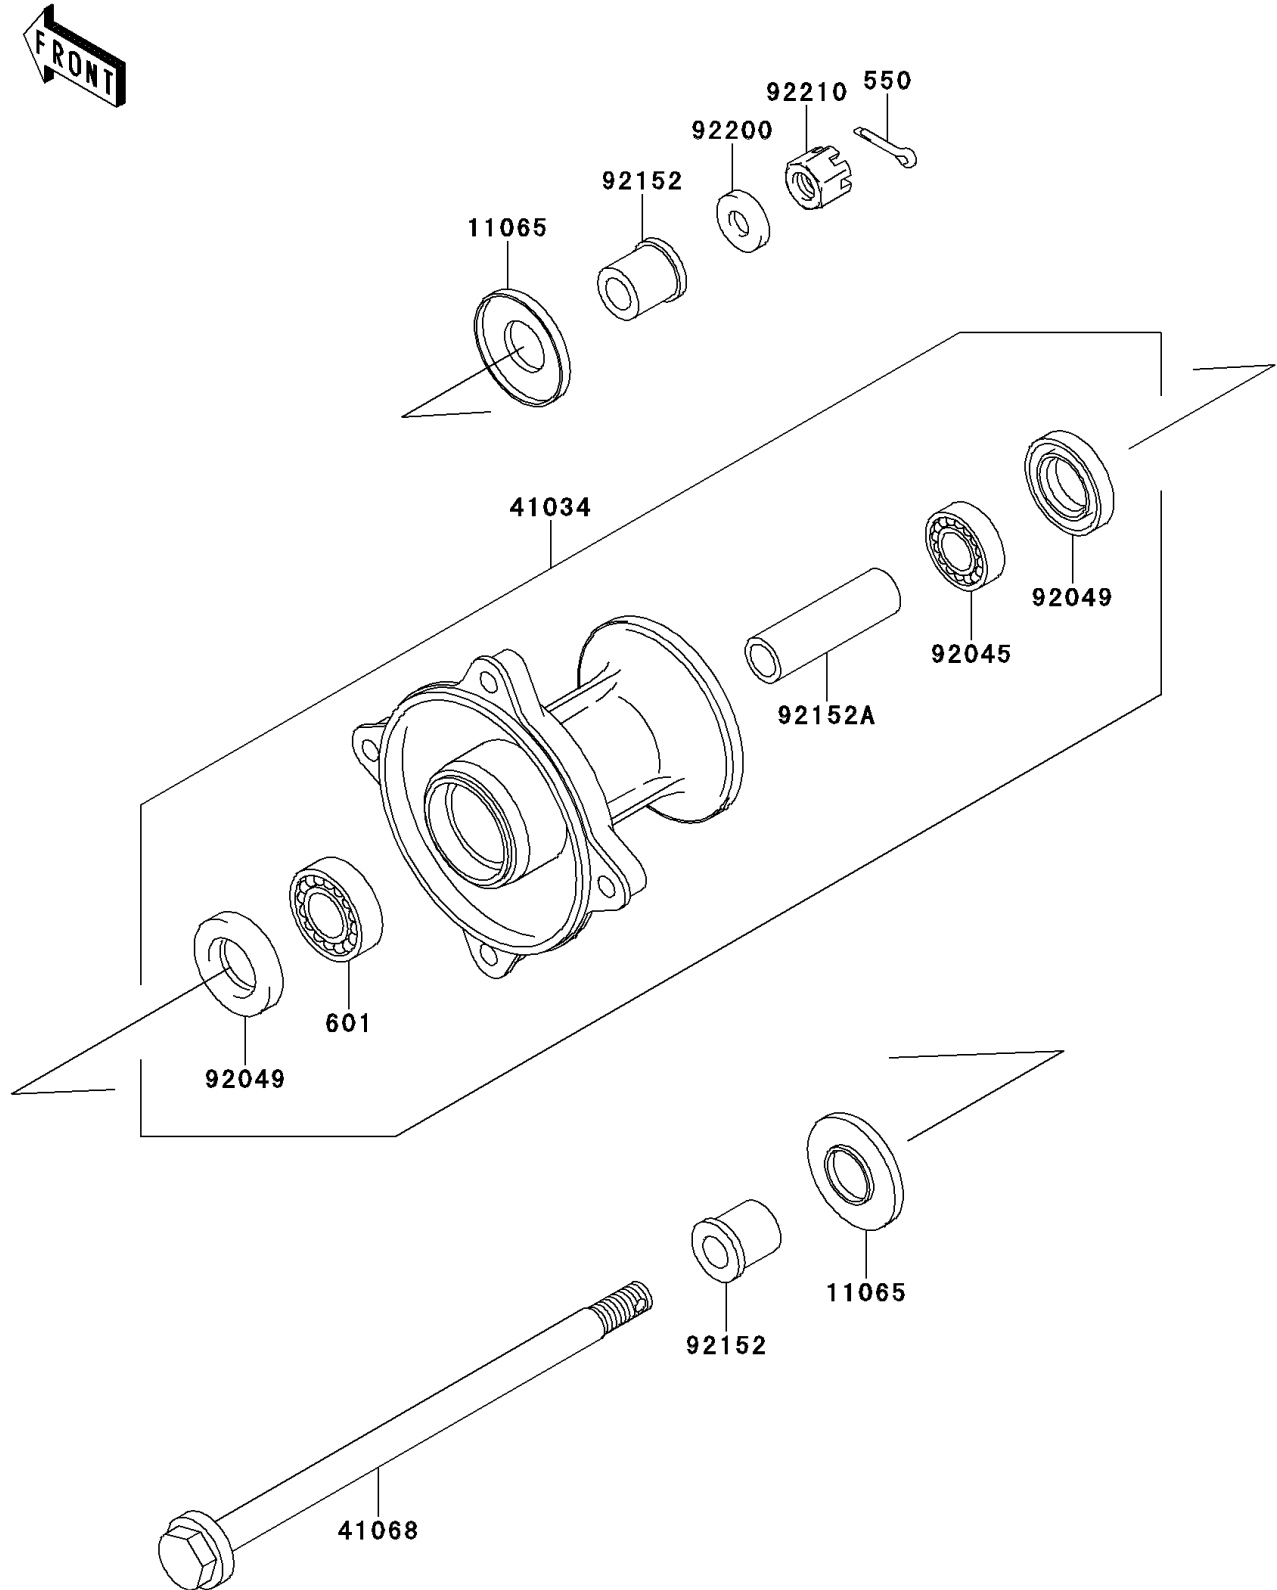

# 2011 KX™ 65 PARTS DIAGRAM

Front Hub

F2230

## 2011 KX™ 65 PARTS LIST

### Front Hub

| ITEM NAME                                 | PART NUMBER | QUANTITY |
|---|-------------|----------|
| PIN-COTTER,3.0X25 (Ref # 550)             | 550AA3025   | 1        |
| BEARING-BALL,#6201UUC3 (Ref # 601)        | 601B6301UU  | 1        |
| CAP (Ref # 11065)                         | 11065-1137  | 2        |
| DRUM-ASSY,FRONT BRAKE (Ref # 41034)       | 41034-1302  | 1        |
| AXLE,FR (Ref # 41068)                     | 41068-1418  | 1        |
| BEARING-BALL,TMB201LLUC3/2A (Ref # 92045) | 92045-1062  | 1        |
| SEAL-OIL,TC20376.5 (Ref # 92049)          | 92049-1257  | 2        |
| COLLAR,AXLE,L=15.5 (Ref # 92152)          | 92152-1196  | 2        |
| COLLAR,FR BRAKE DRUM,L=59 (Ref # 92152A)  | 92152-1197  | 1        |
| WASHER,12.3X23X2.3 (Ref # 92200)          | 92200-1004  | 1        |
| NUT,12MM (Ref # 92210)                    | 92210-7501  | 1        |