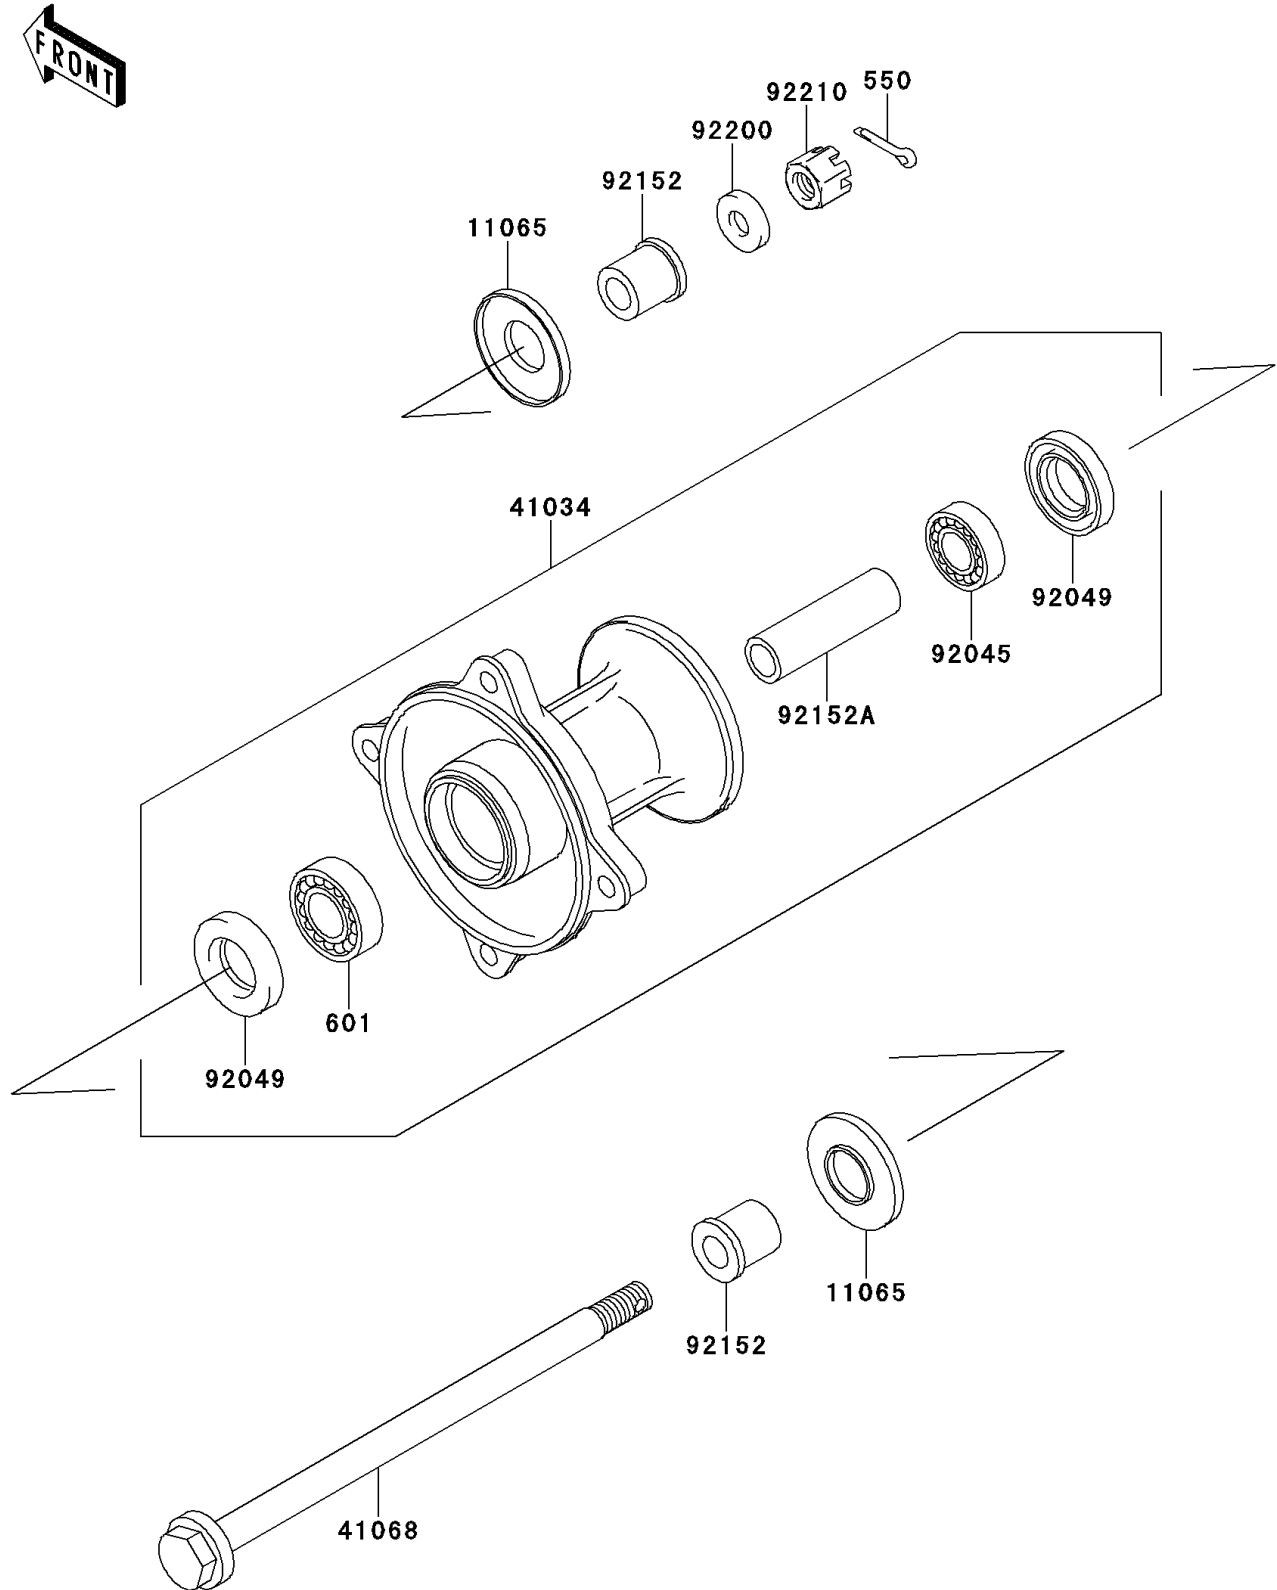

2013 KX™ 65 PARTS DIAGRAM

Front Hub

F2230

2013 KX™ 65 PARTS LIST

Front Hub

ITEM NAME	PART NUMBER	QUANTITY
PIN-COTTER,3.0X25 (Ref # 550)	550AA3025	1
BEARING-BALL,#6201UUC3 (Ref # 601)	601B6301UU	1
CAP (Ref # 11065)	11065-1137	2
DRUM-ASSY,FRONT BRAKE (Ref # 41034)	41034-1302	1
AXLE,FR (Ref # 41068)	41068-1418	1
BEARING-BALL,TMB201LLUC3/2A (Ref # 92045)	92045-1062	1
SEAL-OIL,TC20376.5 (Ref # 92049)	92049-1257	2
COLLAR,AXLE,L=15.5 (Ref # 92152)	92152-1196	2
COLLAR,FR BRAKE DRUM,L=59 (Ref # 92152A)	92152-1197	1
WASHER,12.3X23X2.3 (Ref # 92200)	92200-1004	1
NUT,12MM (Ref # 92210)	92210-7501	1