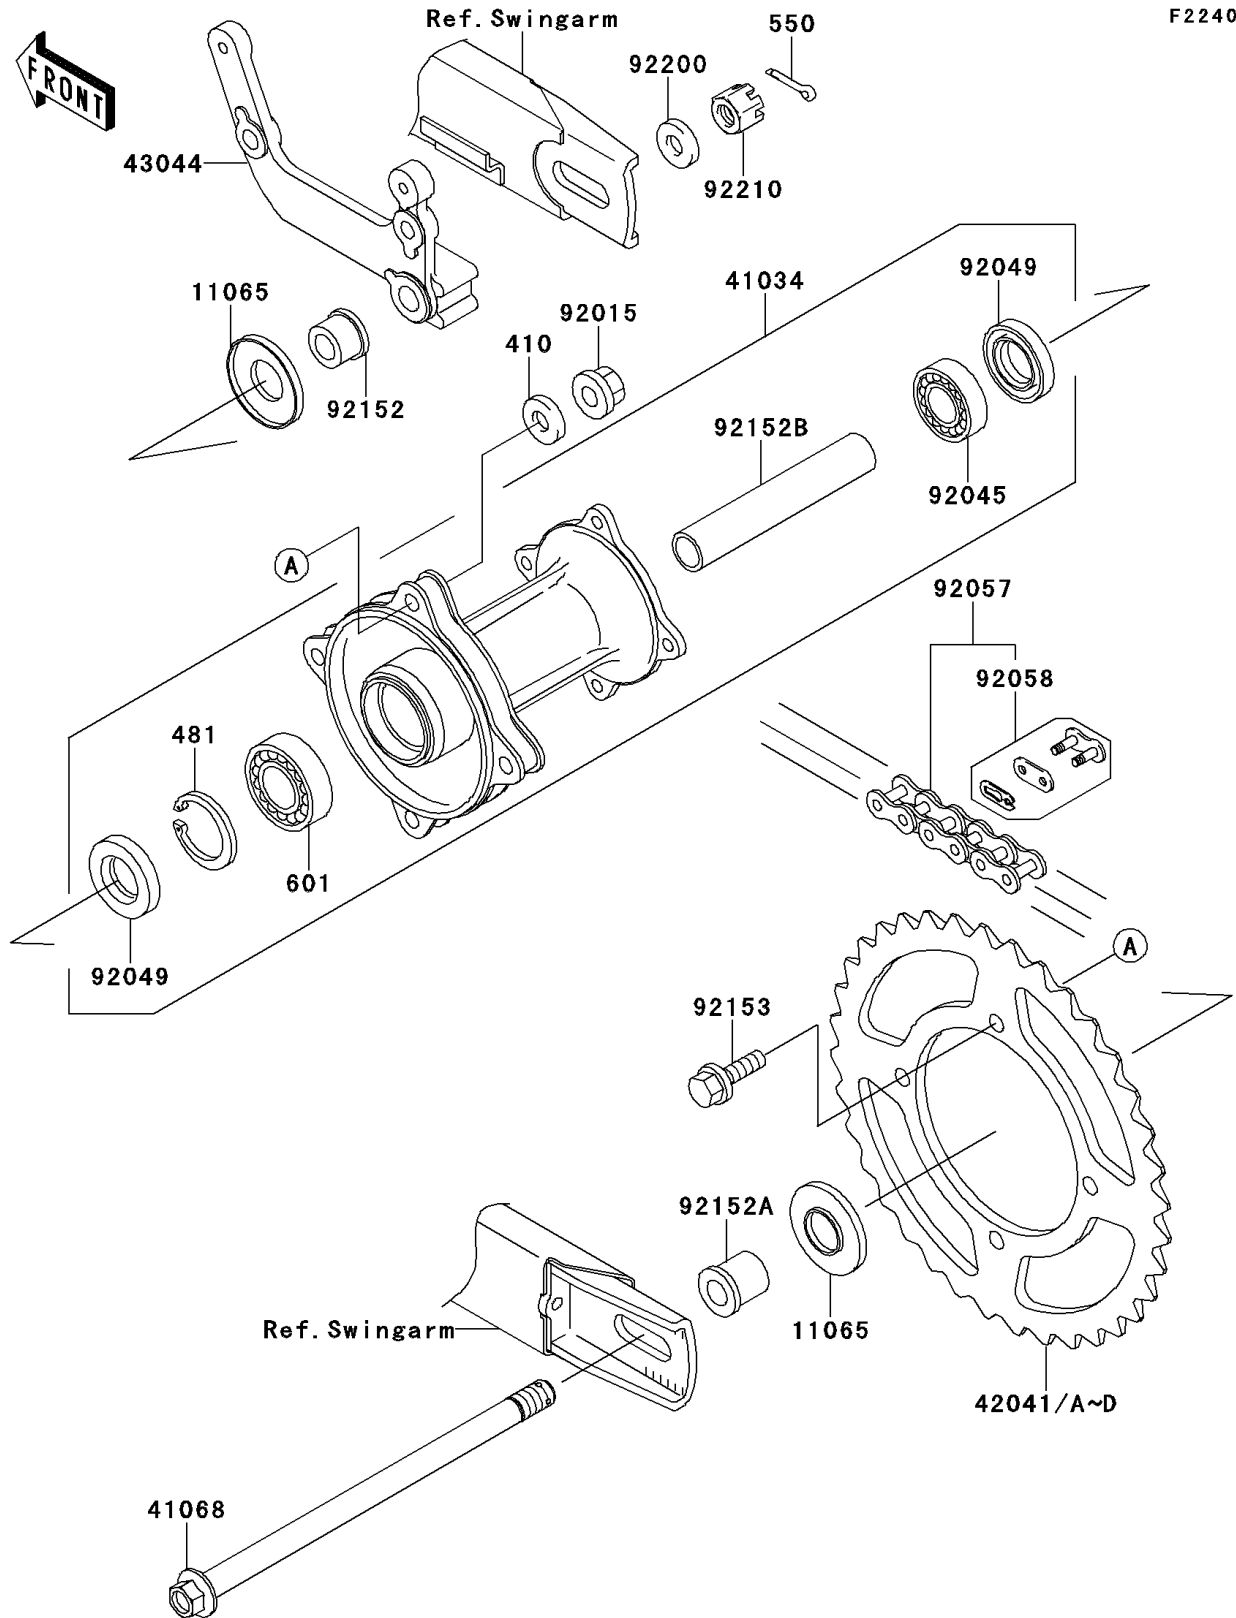

# 2010 KX65 (CANADA ONLY) PARTS DIAGRAM

Rear Hub

## 2010 KX65 (CANADA ONLY) PARTS LIST

### Rear Hub

ITEM NAME	PART NUMBER	QUANTITY
WASHER-PLAIN-SMALL,8MM (Ref # 410)	410AA0800	4
CIRCLIP-TYPE-C,37MM (Ref # 481)	481J3700	1
PIN-COTTER,3.0X25 (Ref # 550)	550AA3025	1
BEARING-BALL,#6201UUC3 (Ref # 601)	601B6301UU	1
CAP (Ref # 11065)	11065-1137	2
DRUM-ASSY,REAR BRAKE (Ref # 41034)	41034-1303	1
AXLE,RR (Ref # 41068)	41068-1419	1
SPROCKET-HUB,45T (Ref # 42041)	42041-1526	1
SPROCKET-HUB,46T (Ref # 42041A)	42041-1527	1
SPROCKET-HUB,47T (Ref # 42041B)	42041-1528	1
SPROCKET-HUB,48T (Ref # 42041C)	42041-1529	1
SPROCKET-HUB,49T (Ref # 42041D)	42041-1549	1
HOLDER-COMP-CALIPER,RR (Ref # 43044)	43044-1127	1
NUT,8MM (Ref # 92015)	92015-1432	4
BEARING-BALL,TMB201LLUC3/2A (Ref # 92045)	92045-1062	1
SEAL-OIL,TC20376.5 (Ref # 92049)	92049-1257	2
CHAIN,DRIVE,DID420MBK1X110L (Ref # 92057)	92057-1504	1
JOINT-CHAIN,DRIVE (Ref # 92058)	92058-1073	1
COLLAR,AXLE,L=15.5 (Ref # 92152)	92152-1196	1
COLLAR,RR AXLE,L=22 (Ref # 92152A)	92152-1198	1
COLLAR,RR BRAKE DRUM,L=89 (Ref # 92152B)	92152-1199	1
BOLT,FLANGED,8X28 (Ref # 92153)	92153-1101	4
WASHER,12.3X23X2.3 (Ref # 92200)	92200-1004	1
NUT,12MM (Ref # 92210)	92210-7501	1