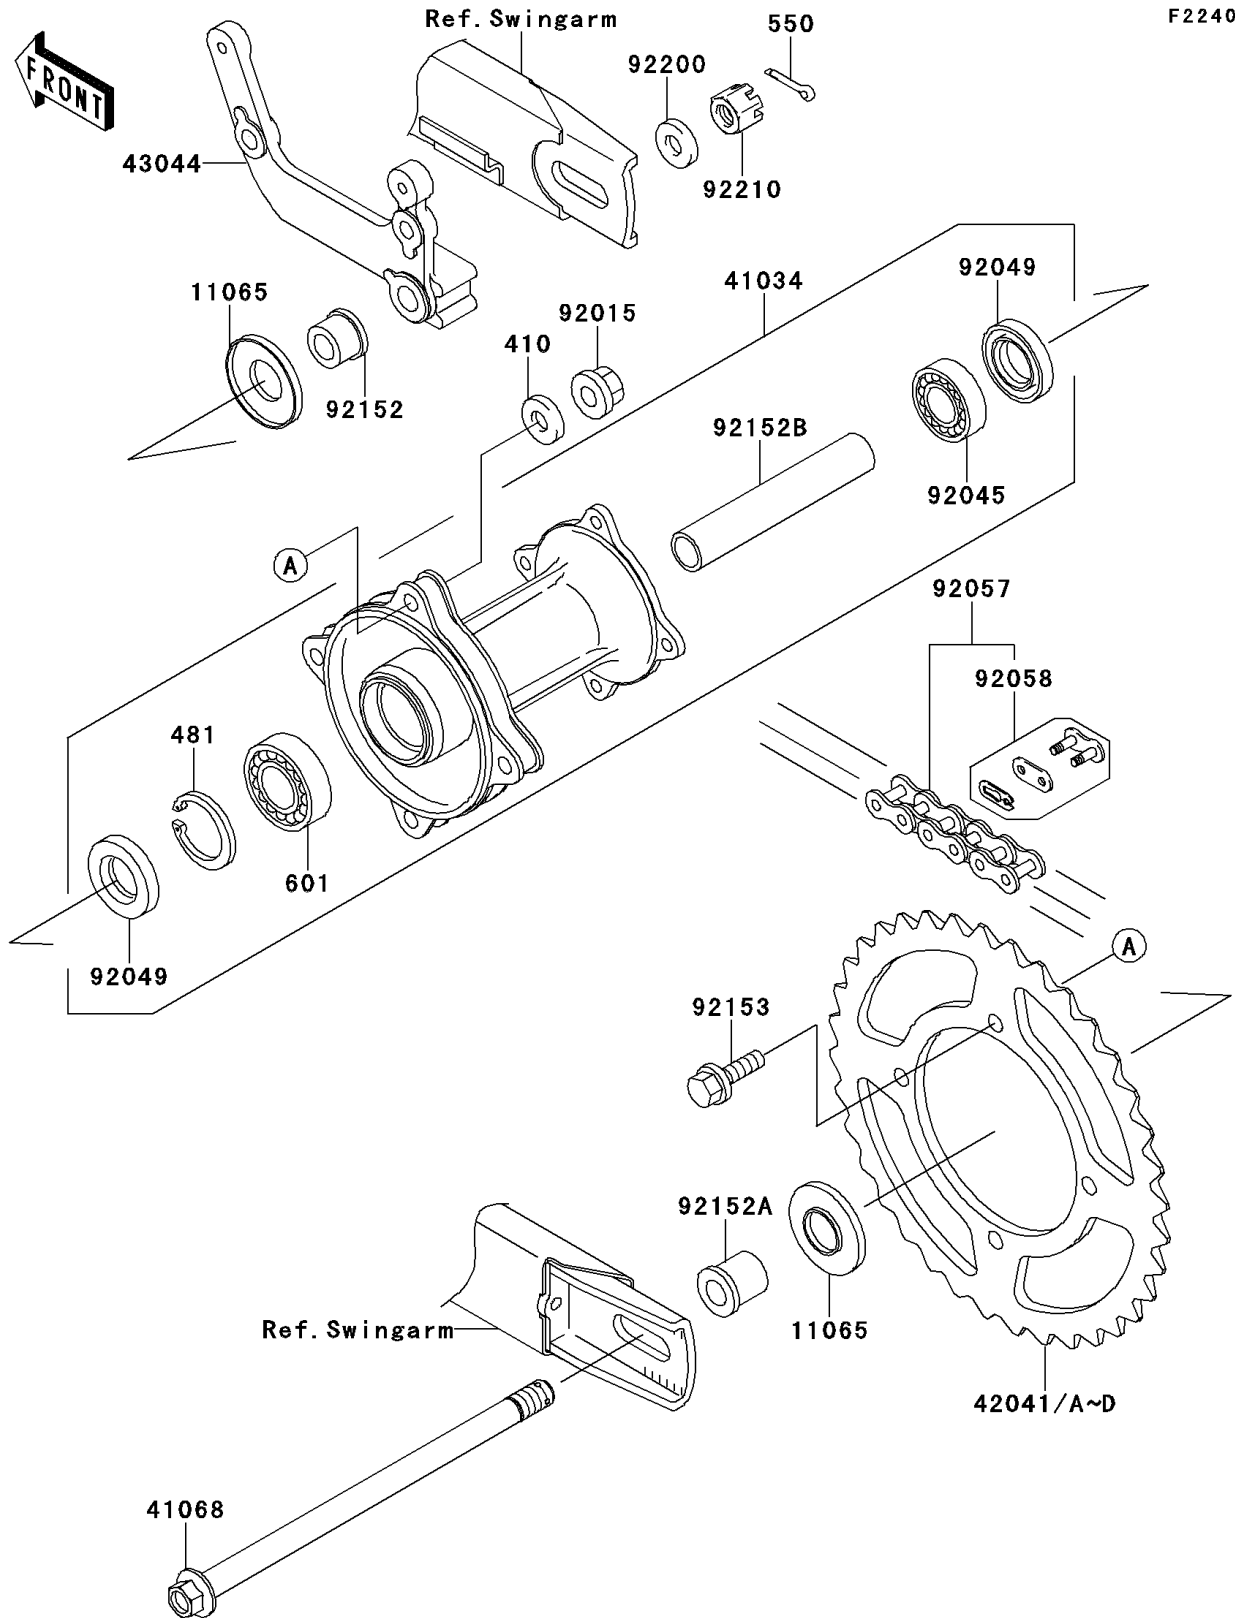

2012 KX™ 65 PARTS DIAGRAM

Rear Hub

F2240

2012 KX™ 65 PARTS LIST

Rear Hub

ITEM NAME	PART NUMBER	QUANTITY
WASHER-PLAIN-SMALL,8MM (Ref # 410)	410AA0800	4
CIRCLIP-TYPE-C,37MM (Ref # 481)	481J3700	1
PIN-COTTER,3.0X25 (Ref # 550)	550AA3025	1
BEARING-BALL,#6201UUC3 (Ref # 601)	601B6301UU	1
CAP (Ref # 11065)	11065-1137	2
DRUM-ASSY,REAR BRAKE (Ref # 41034)	41034-1303	1
AXLE,RR (Ref # 41068)	41068-1419	1
SPROCKET-HUB,45T (Ref # 42041)	42041-1526	1
SPROCKET-HUB,46T (Ref # 42041A)	42041-1527	1
SPROCKET-HUB,47T (Ref # 42041B)	42041-1528	1
SPROCKET-HUB,48T (Ref # 42041C)	42041-1529	1
SPROCKET-HUB,49T (Ref # 42041D)	42041-1549	1
HOLDER-COMP-CALIPER,RR (Ref # 43044)	43044-1127	1
NUT,8MM (Ref # 92015)	92015-1432	4
BEARING-BALL,TMB201LLUC3/2A (Ref # 92045)	92045-1062	1
SEAL-OIL,TC20376.5 (Ref # 92049)	92049-1257	2
CHAIN,DRIVE,DID420MBK1X110L (Ref # 92057)	92057-1504	1
JOINT-CHAIN,DRIVE (Ref # 92058)	92058-1073	1
COLLAR,AXLE,L=15.5 (Ref # 92152)	92152-1196	1
COLLAR,RR AXLE,L=22 (Ref # 92152A)	92152-1198	1
COLLAR,RR BRAKE DRUM,L=89 (Ref # 92152B)	92152-1199	1
BOLT,FLANGED,8X28 (Ref # 92153)	92153-1101	4
WASHER,12.3X23X2.3 (Ref # 92200)	92200-1004	1
NUT,12MM (Ref # 92210)	92210-7501	1