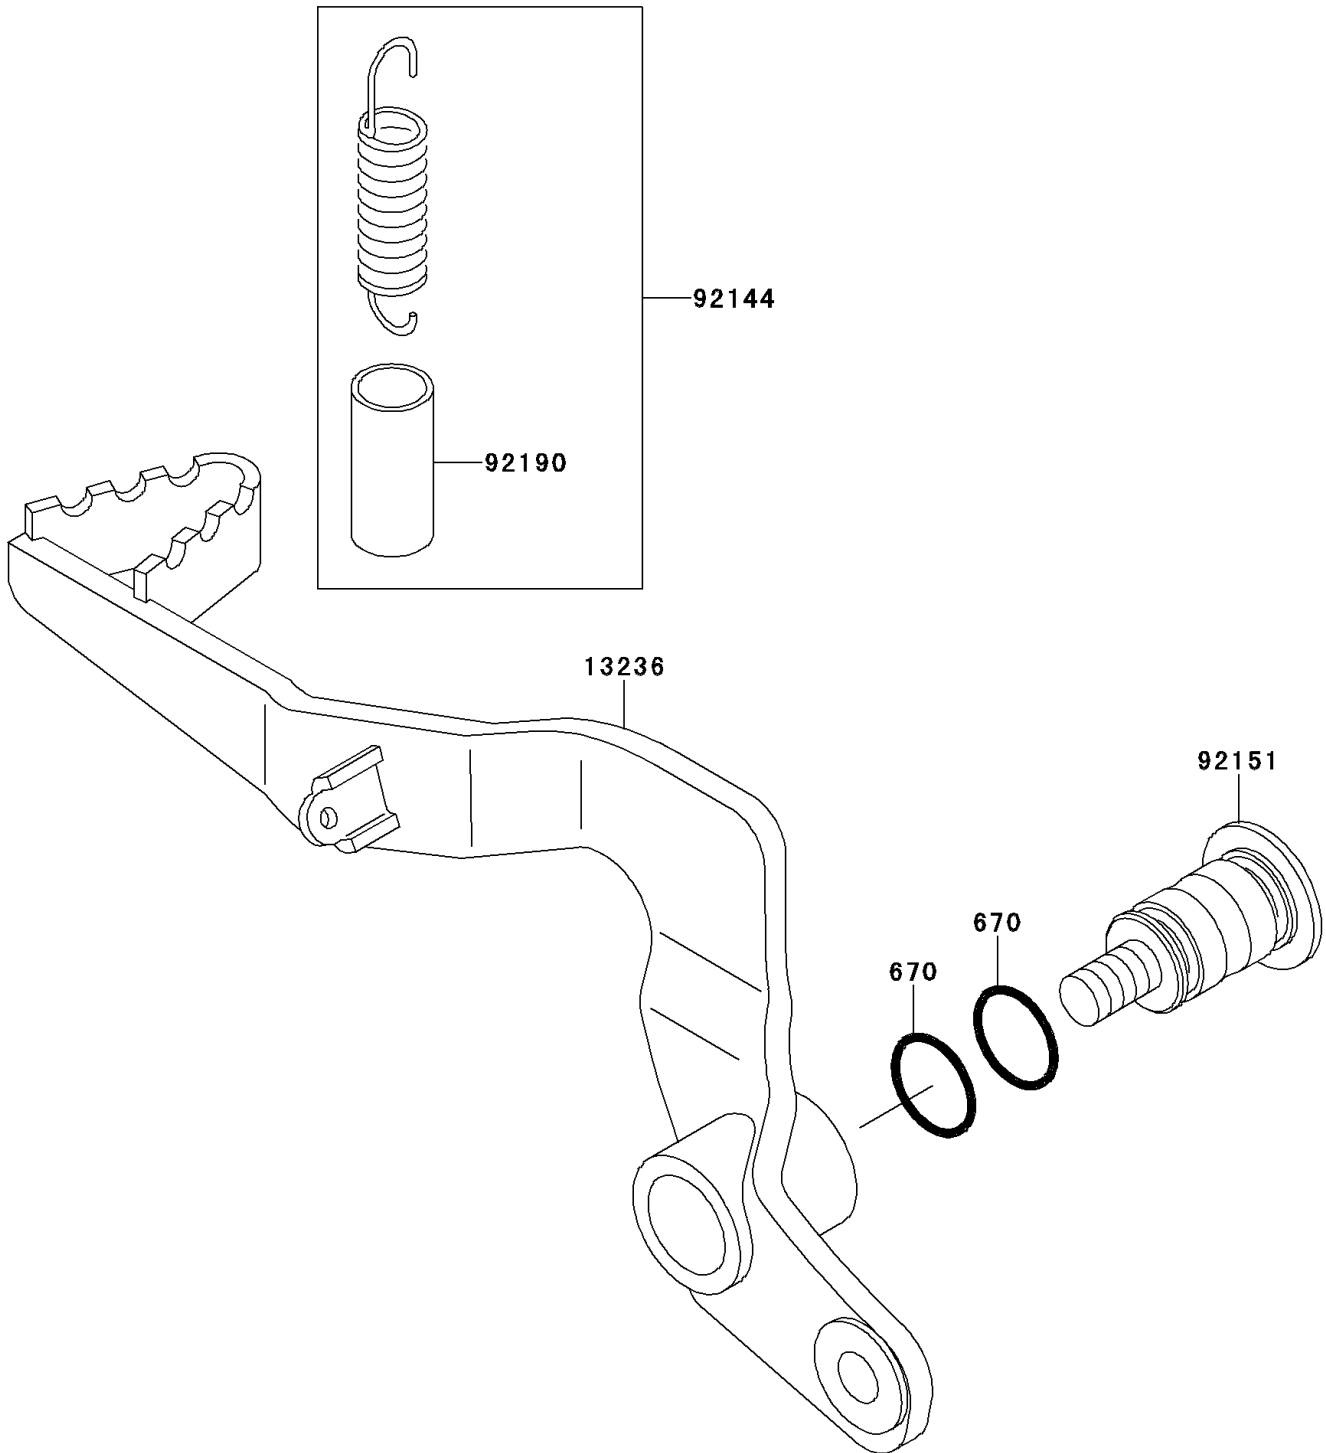

2010 KX65 (CANADA ONLY) PARTS DIAGRAM

Brake Pedal

F2260

2010 KX65 (CANADA ONLY) PARTS LIST

Brake Pedal

ITEM NAME	PART NUMBER	QUANTITY
O RING,12MM (Ref # 670)	670B2012	2
LEVER-COMP,BRAKE PEDAL,STEEL (Ref # 13236)	13236-1369	1
SPRING,BRAKE PEDAL RETURN (Ref # 92144)	92144-1752	1
BOLT,BRAKE PEDAL,8MM (Ref # 92151)	92151-1572	1
TUBE,13X16X25 (Ref # 92190)	92190-1488	1