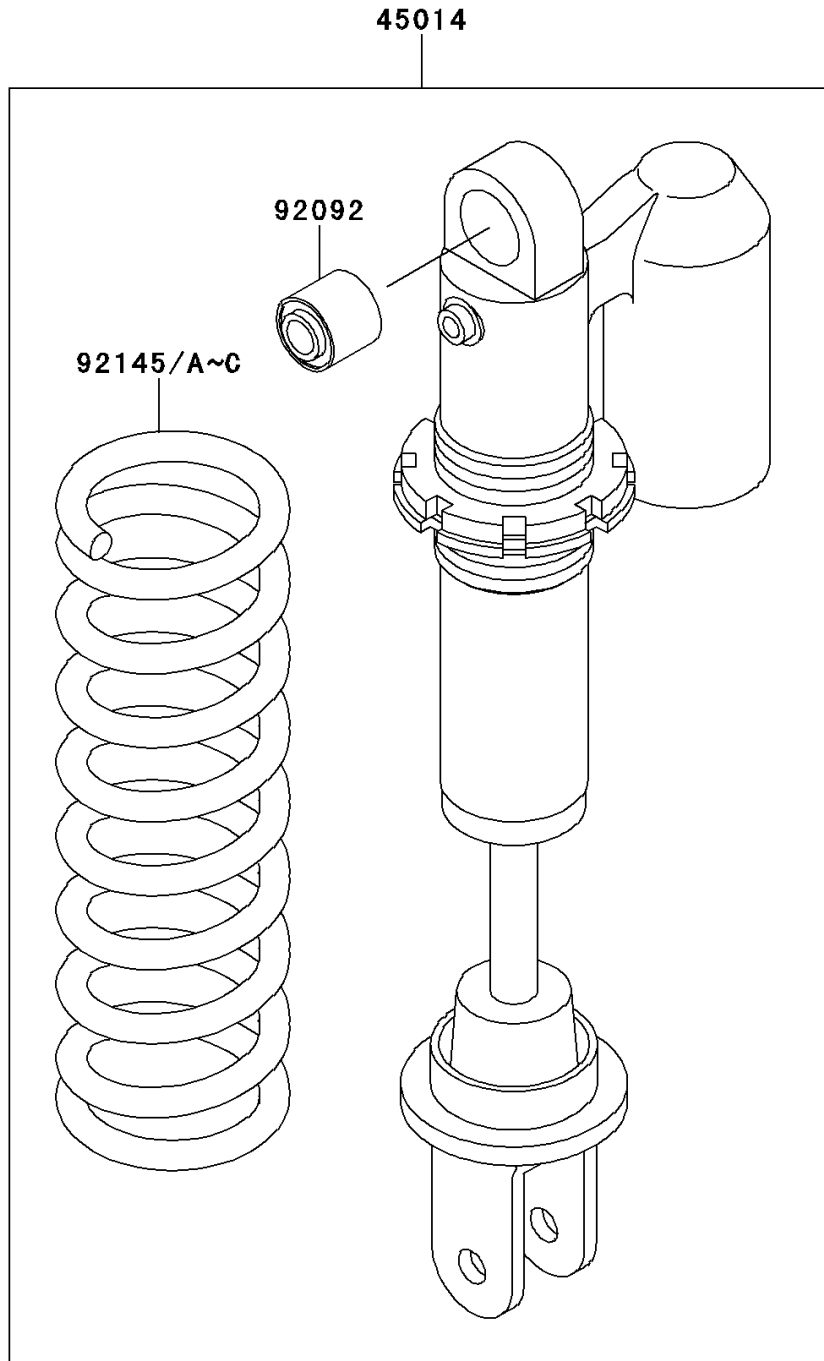

# 2010 KX65 (CANADA ONLY) PARTS DIAGRAM

Shock Absorber(s)

F2280

## 2010 KX65 (CANADA ONLY) PARTS LIST

### Shock Absorber(s)

ITEM NAME	PART NUMBER	QUANTITY
SHOCKABSORBER,BLACK (Ref # 45014)	45014-0120-10	1
BUSHING-RUBBER (Ref # 92092)	92092-1078	1
SPRING,SHOCK,K=44.1N/MM,BLK (Ref # 92145)	92145-1474-10	1
SPRING,SHOCK,K=46.1N/MM,BLK (Ref # 92145A)	92145-1475-10	1
SPRING,SHOCK,K=48.1N/MM,BLK (Ref # 92145B)	92145-1476-10	1
SPRING,SHOCK,K=50.0N/MM,BLK (Ref # 92145C)	92145-1477-10	1