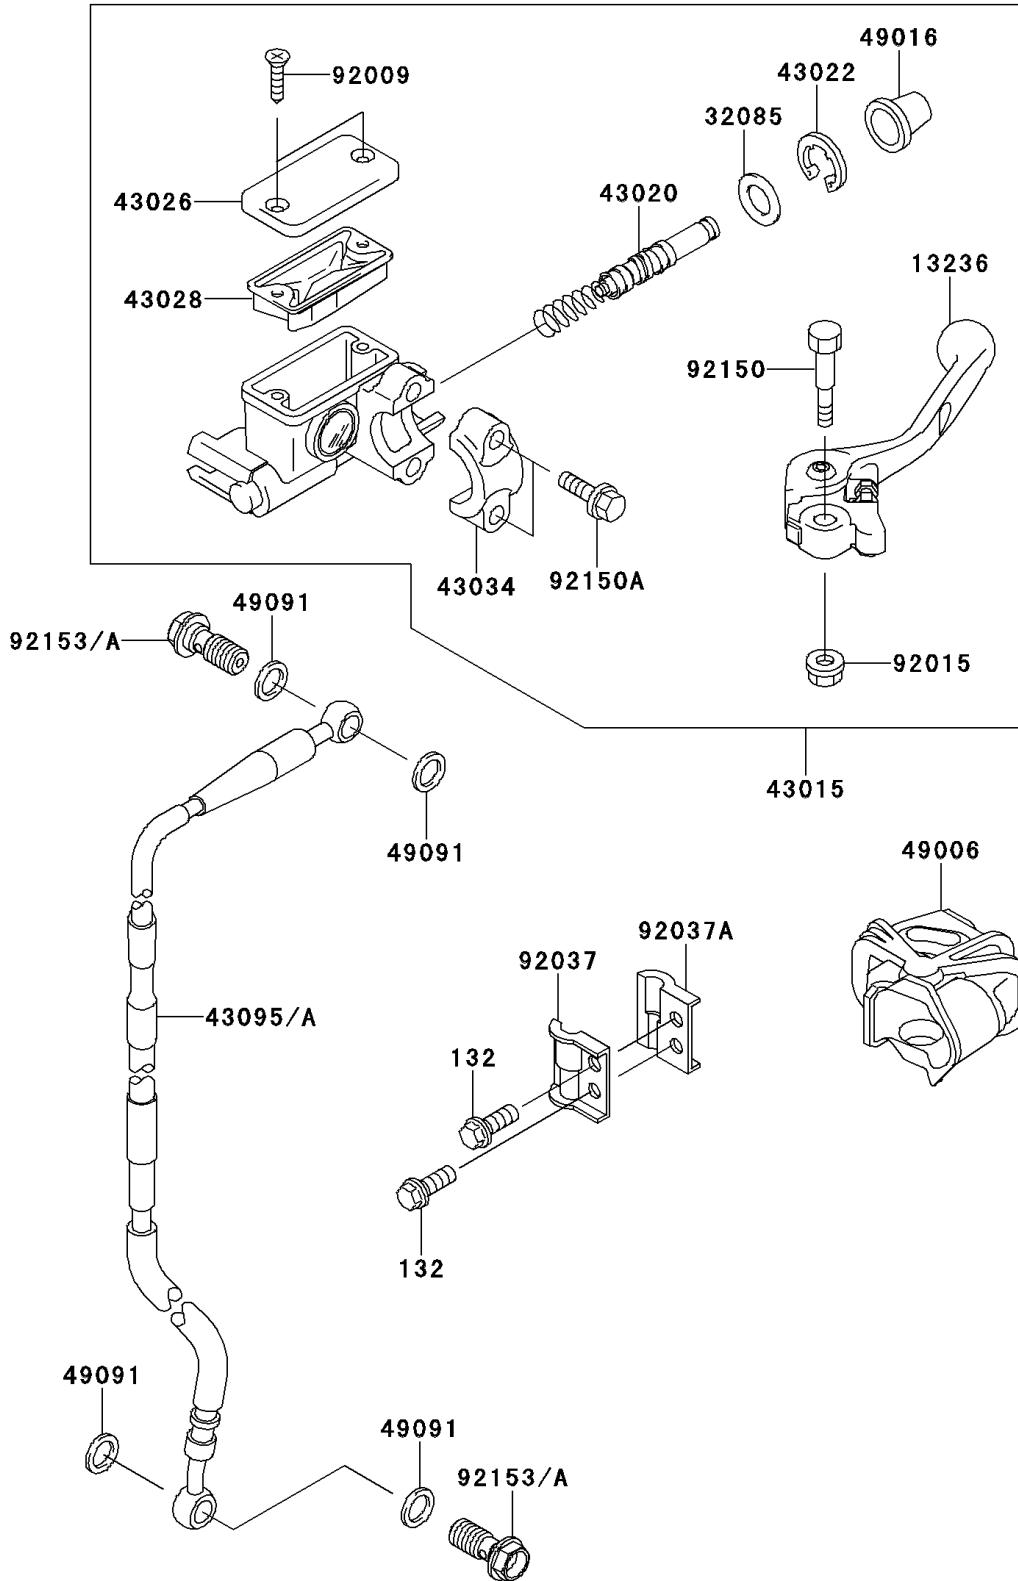

2013 KX™ 65 PARTS DIAGRAM

Front Master Cylinder

F2291

2013 KX™ 65 PARTS LIST

Front Master Cylinder

ITEM NAME	PART NUMBER	QUANTITY
BOLT-FLANGED-SMALL,6X16 (Ref # 132)	132BA0616	2
LEVER-COMP,FRONT BRAKE (Ref # 13236)	13236-0712	1
STOPPER (Ref # 32085)	32085-1508	1
CYLINDER-ASSY-MASTER,FR (Ref # 43015)	43015-0564	1
PISTON-COMP-BRAKE (Ref # 43020)	43020-1121	1
STOPPER-BRAKE,PISTON (Ref # 43022)	43022-1010	1
CAP-BRAKE,MASTER CYLINDER (Ref # 43026)	43026-0020	1
DIAPHRAGM (Ref # 43028)	43028-1067	1
HOLDER-BRAKE (Ref # 43034)	43034-1110	1
HOSE-BRAKE,FR (Ref # 43095)	43095-0672	1
BOOT,FRONT BRAKE LEVER (Ref # 49006)	49006-0078	1
COVER-SEAL,MASTER CYLINDER (Ref # 49016)	49016-1044	1
WASHER-SEAL,10.1X14.5X1.5 (Ref # 49091)	49091-0001	4
SCREW (Ref # 92009)	92009-1795	2
NUT,FLANGED,6MM (Ref # 92015)	92015-1528	1
CLAMP,BRAKE HOSE,OUTSIDE (Ref # 92037)	92037-1362	1
CLAMP,BRAKE HOSE,INSIDE (Ref # 92037A)	92037-1363	1
BOLT,LEVER SET (Ref # 92150)	92150-1451	1
BOLT (Ref # 92150A)	92150-1452	2
BOLT,OIL,L=23 (Ref # 92153A)	92153-1419	2