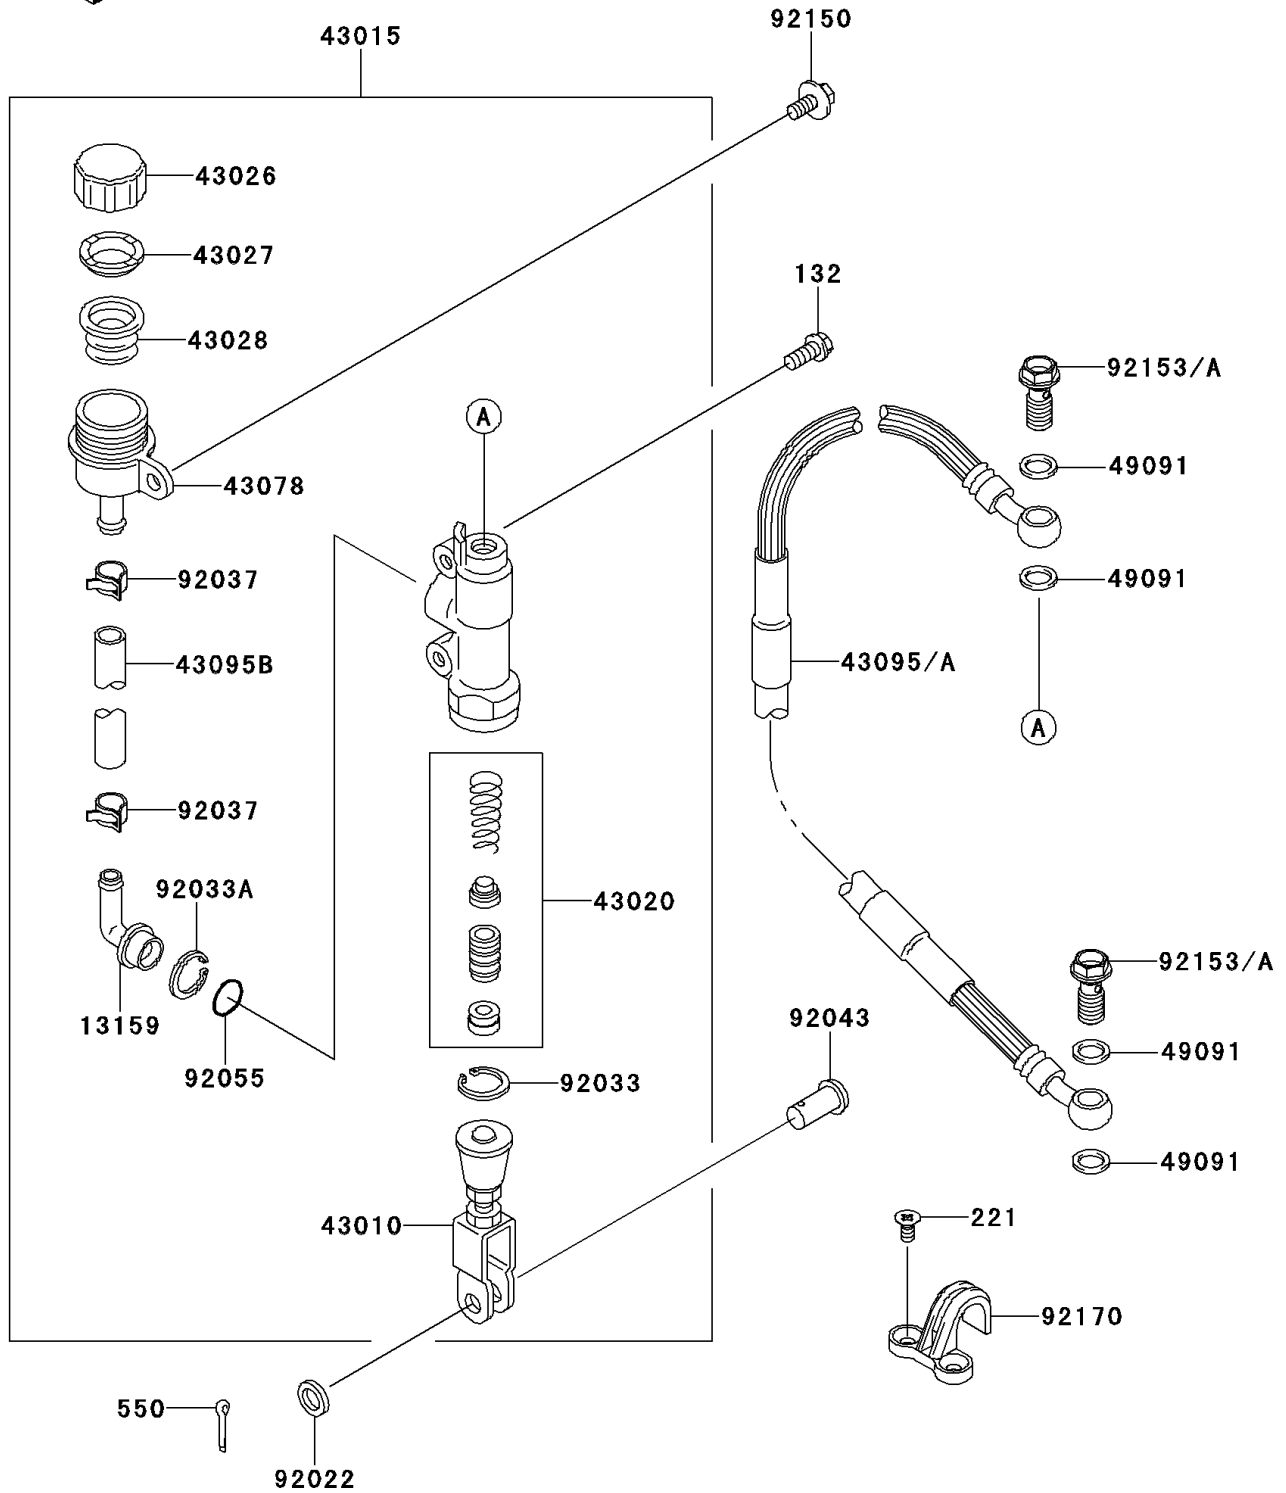

2010 KX65 (CANADA ONLY) PARTS DIAGRAM

Rear Master Cylinder

F2293

2010 KX65 (CANADA ONLY) PARTS LIST

Rear Master Cylinder

ITEM NAME	PART NUMBER	QUANTITY
BOLT-FLANGED-SMALL,6X14 (Ref # 132)	132BA0614	2
SCREW-CSK-CROS,5X10 (Ref # 221)	221AA0510	2
PIN-COTTER,2.0X15 (Ref # 550)	550AA2015	1
CONNECTOR (Ref # 13159)	13159-1056	1
ROD-ASSY-BRAKE (Ref # 43010)	43010-1076	1
CYLINDER-ASSY-MASTER,RR (Ref # 43015)	43015-1694	1
PISTON-COMP-BRAKE (Ref # 43020)	43020-1094	1
CAP-BRAKE (Ref # 43026)	43026-1058	1
PLATE-DIAPHRAGM (Ref # 43027)	43027-1052	1
DIAPHRAGM (Ref # 43028)	43028-1060	1
RESERVOIR (Ref # 43078)	43078-1068	1
HOSE-BRAKE,RR (Ref # 43095A)	43095-1228	1
HOSE-BRAKE,RR MASTER CYLINDER (Ref # 43095B)	43095-1254	1
WASHER-SEAL,10.1X14.5X1.5 (Ref # 49091)	49091-0001	4
WASHER,8.5X13X1 (Ref # 92022)	92022-1028	1
RING-SNAP,20.9X24.6X1.2 (Ref # 92033)	92033-0079	1
RING-SNAP,20.5MM (Ref # 92033A)	92033-1186	1
CLAMP (Ref # 92037)	92037-1710	2
PIN (Ref # 92043)	92043-0004	1
RING-O,MASTER CYLINDER (Ref # 92055)	92055-1251	1
BOLT,6X14 (Ref # 92150)	92150-1340	1
BOLT,OIL,L=23 (Ref # 92153)	92153-0627	2
CLAMP,HOSE (Ref # 92170)	92170-1684	1