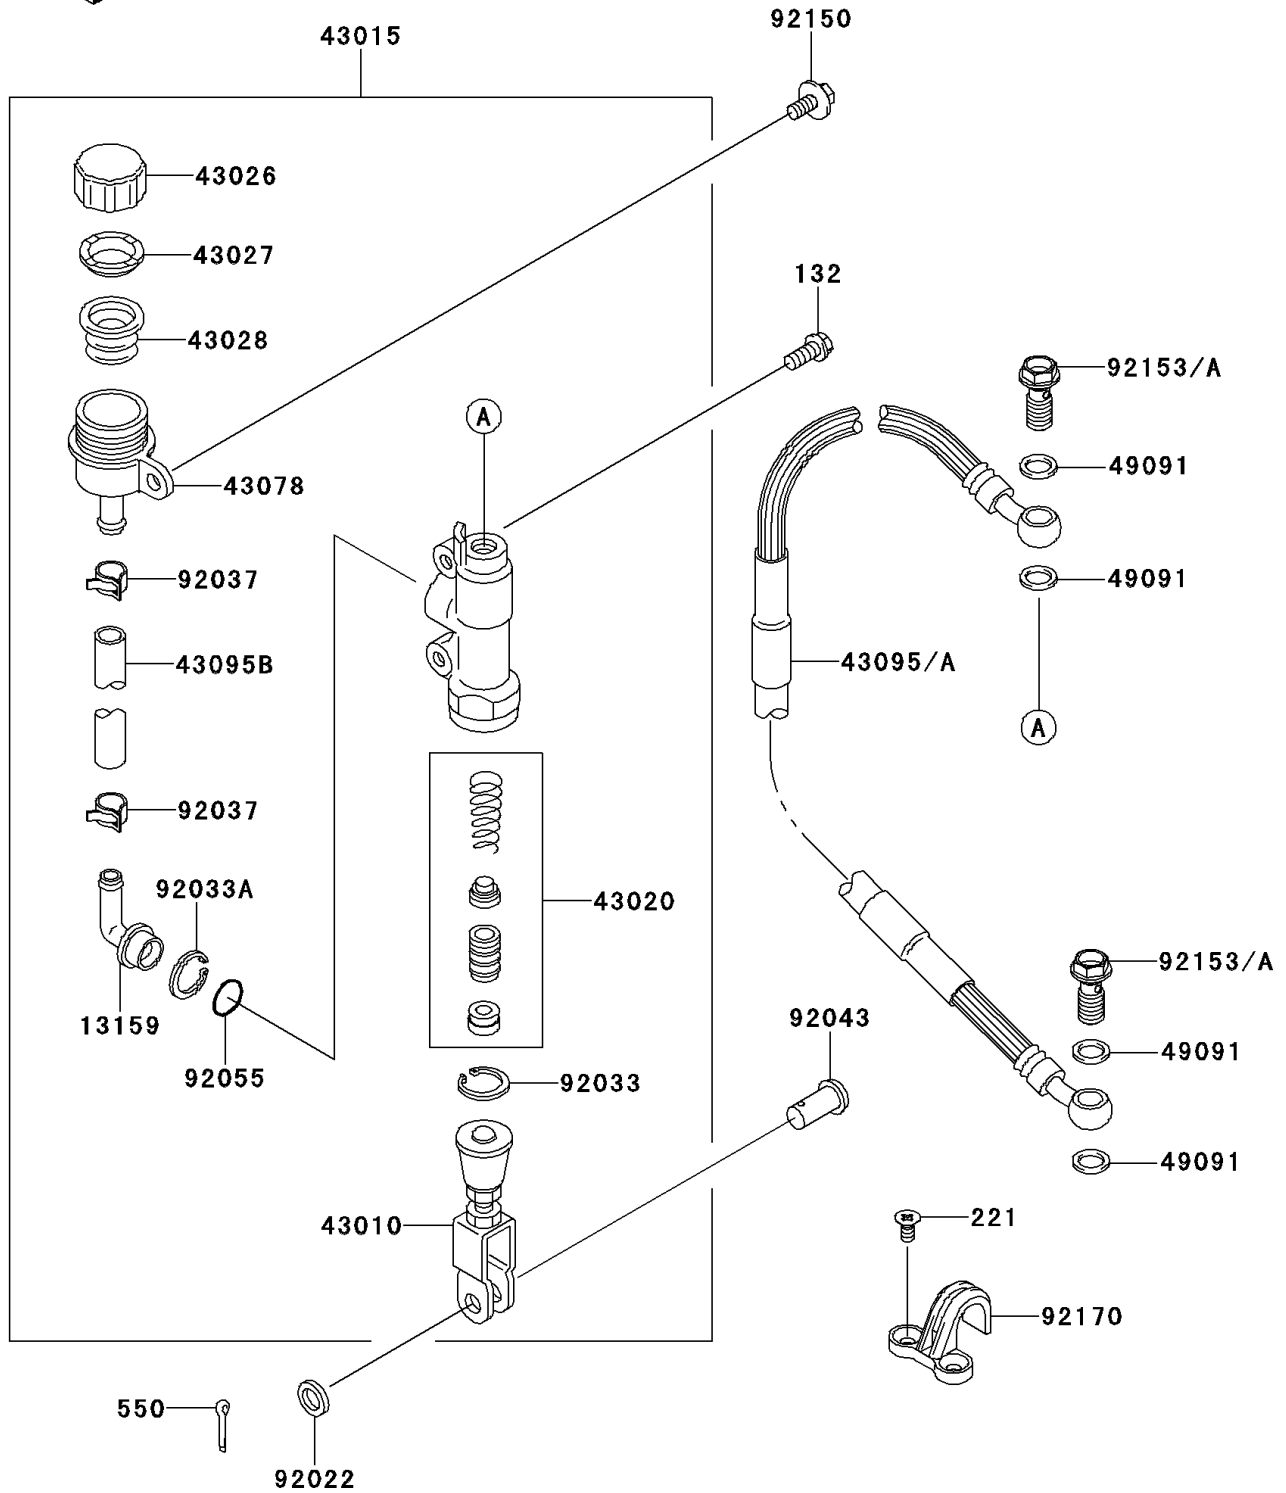

2013 KX™ 65 PARTS DIAGRAM

Rear Master Cylinder

F2293

2013 KX™ 65 PARTS LIST

Rear Master Cylinder

ITEM NAME	PART NUMBER	QUANTITY
BOLT-FLANGED-SMALL,6X14 (Ref # 132)	132BA0614	2
SCREW-CSK-CROS,5X10 (Ref # 221)	221AA0510	2
PIN-COTTER,2.0X15 (Ref # 550)	550AA2015	1
CONNECTOR (Ref # 13159)	13159-1056	1
ROD-ASSY-BRAKE (Ref # 43010)	43010-1076	1
CYLINDER-ASSY-MASTER,RR (Ref # 43015)	43015-1694	1
PISTON-COMP-BRAKE (Ref # 43020)	43020-1094	1
CAP-BRAKE (Ref # 43026)	43026-1058	1
PLATE-DIAPHRAGM (Ref # 43027)	43027-1052	1
DIAPHRAGM (Ref # 43028)	43028-1060	1
RESERVOIR (Ref # 43078)	43078-1068	1
HOSE-BRAKE,RR (Ref # 43095)	43095-0673	1
HOSE-BRAKE,RR MASTER CYLINDER (Ref # 43095B)	43095-1254	1
WASHER-SEAL,10.1X14.5X1.5 (Ref # 49091)	49091-0001	4
WASHER,8.5X13X1 (Ref # 92022)	92022-1028	1
RING-SNAP,20.9X24.6X1.2 (Ref # 92033)	92033-0079	1
RING-SNAP,20.5MM (Ref # 92033A)	92033-1186	1
CLAMP (Ref # 92037)	92037-1710	2
PIN (Ref # 92043)	92043-0004	1
RING-O,MASTER CYLINDER (Ref # 92055)	92055-1251	1
BOLT,6X14 (Ref # 92150)	92150-1340	1
BOLT,OIL,L=23 (Ref # 92153A)	92153-1419	2
CLAMP,HOSE (Ref # 92170)	92170-1684	1