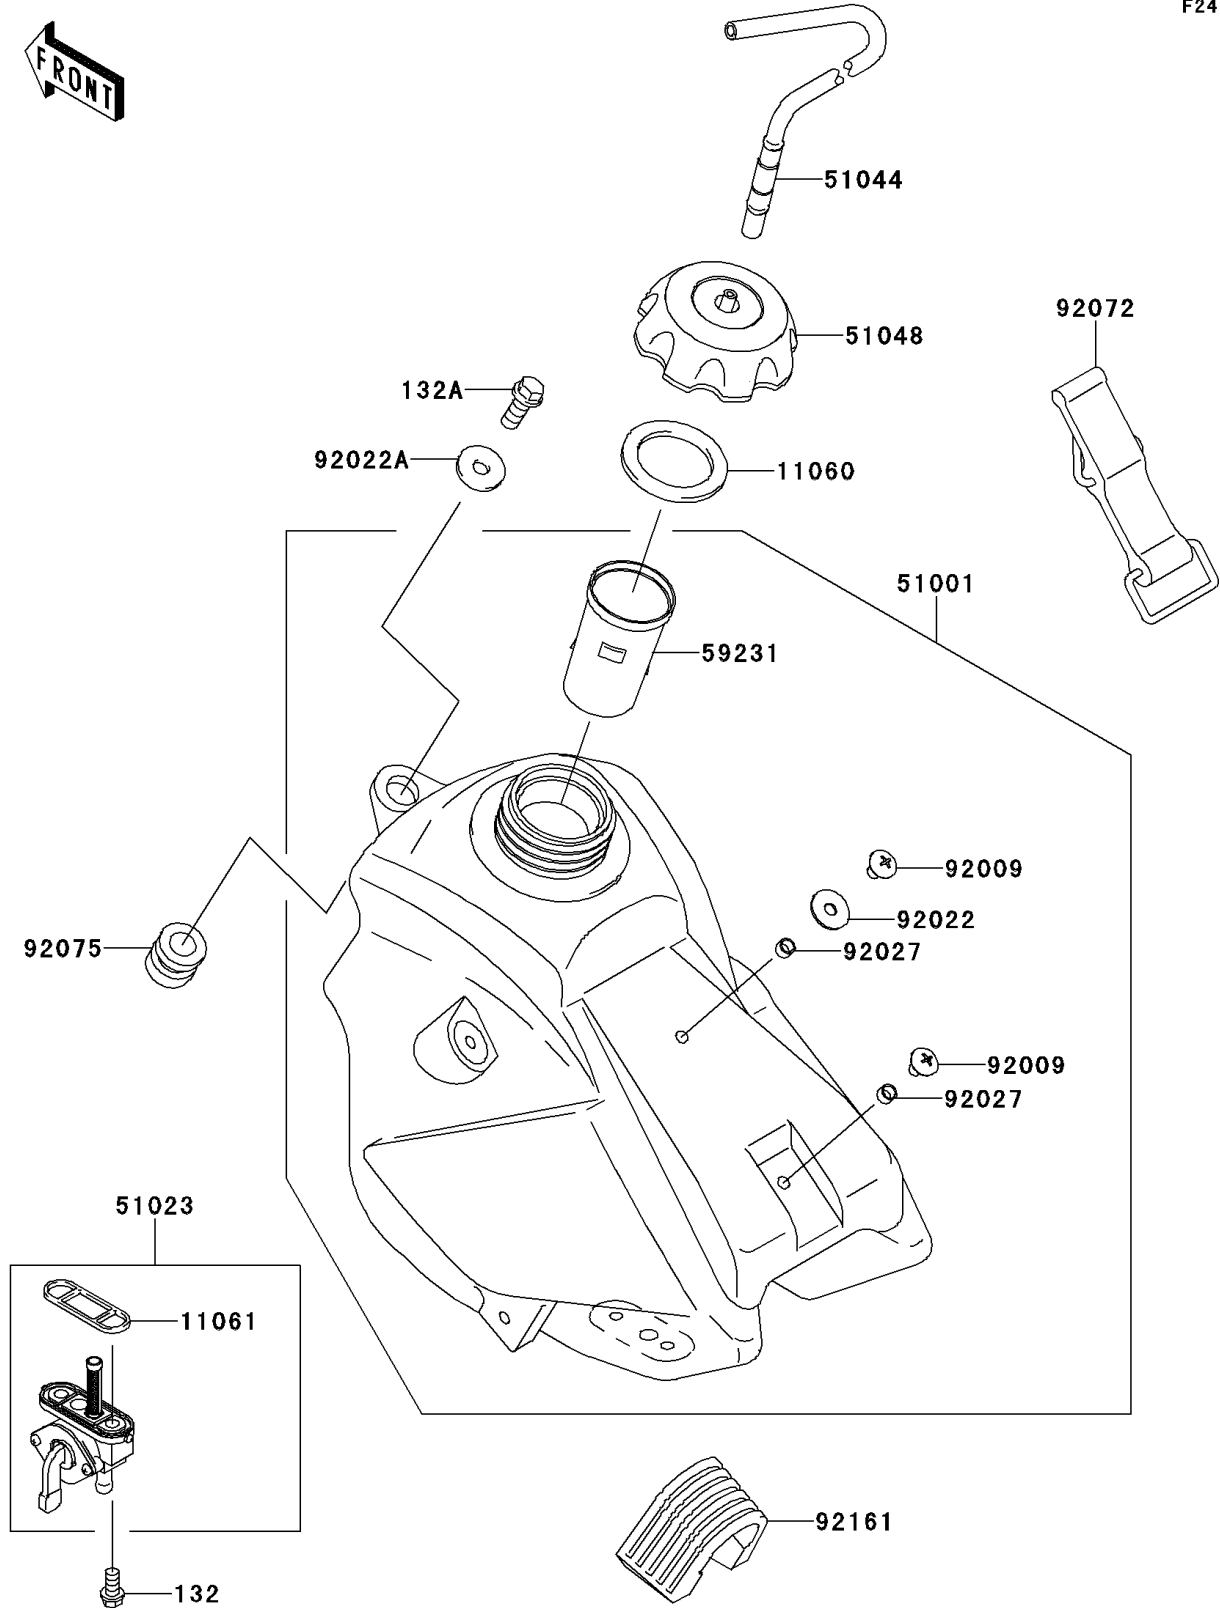

# 2010 KX65 (CANADA ONLY) PARTS DIAGRAM

Fuel Tank

F2410

## 2010 KX65 (CANADA ONLY) PARTS LIST

### Fuel Tank

ITEM NAME	PART NUMBER	QUANTITY
BOLT-FLANGED-SMALL,6X12 (Ref # 132)	132BA0612	2
BOLT-FLANGED-SMALL,6X14 (Ref # 132A)	132BA0614	1
GASKET,FUEL TANK CAP (Ref # 11060)	11060-1340	1
GASKET,FUEL TAP (Ref # 11061)	11061-0181	1
TANK-COMP-FUEL,F.BLACK (Ref # 51001)	51001-1676-6Z	1
TAP-ASSY,FUEL (Ref # 51023)	51023-0024	1
TUBE-ASSY (Ref # 51044)	51044-0025	1
CAP-ASSY-TANK,FUEL (Ref # 51048)	51048-0014	1
FILLER (Ref # 59231)	59231-1096	1
SCREW,6X10 (Ref # 92009)	92009-1530	2
WASHER,PLAIN,6MM (Ref # 92022)	92022-165	1
WASHER,6.5X24X2 (Ref # 92022A)	92022-1690	1
COLLAR,6.2X7.8X5 (Ref # 92027)	92027-2096	2
BAND,FUEL TANK (Ref # 92072)	92072-1229	1
DAMPER (Ref # 92075)	92075-1787	1
DAMPER,FUEL TANK,RR (Ref # 92161)	92161-1077	1