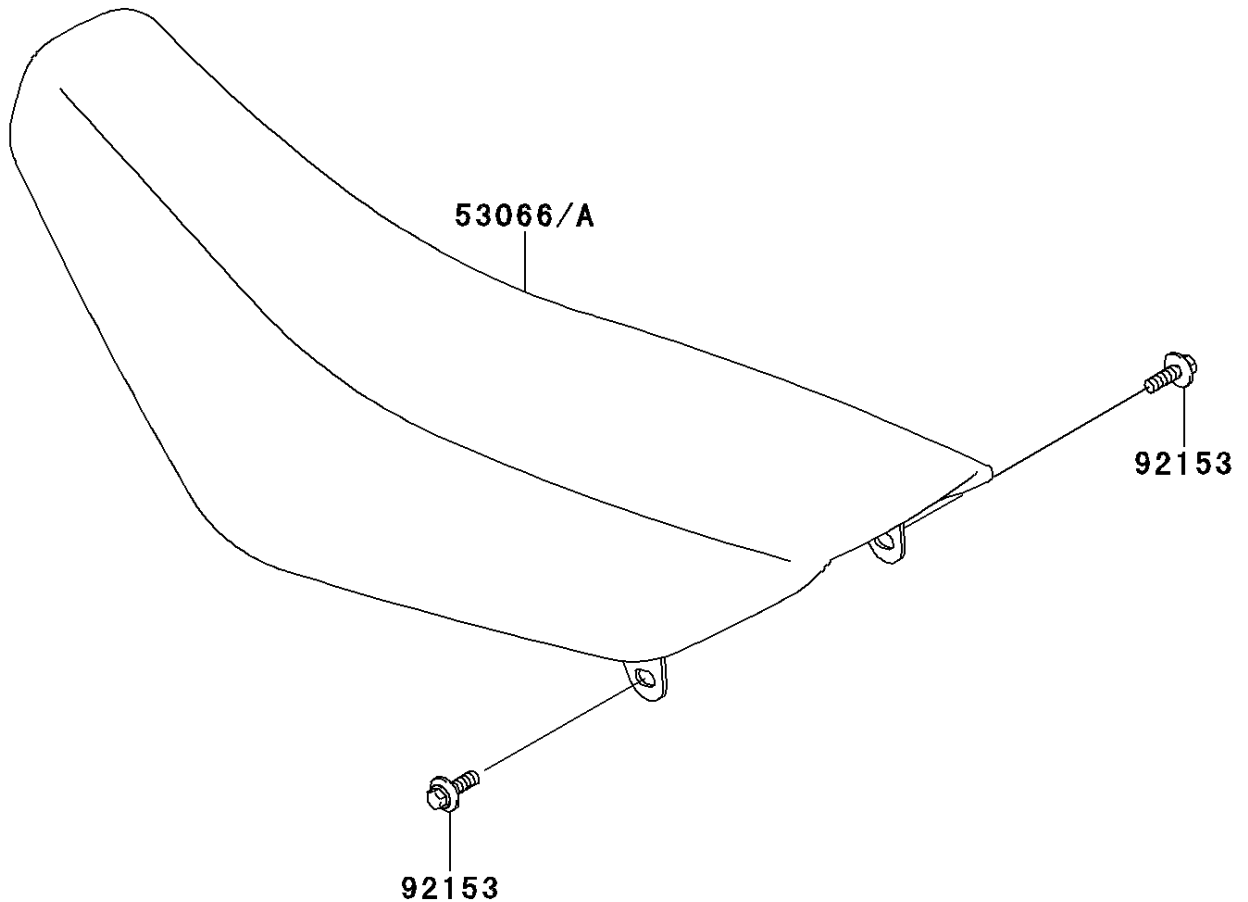

2010 KX65 (CANADA ONLY) PARTS DIAGRAM

Seat

F2510

2010 KX65 (CANADA ONLY) PARTS LIST

Seat

ITEM NAME	PART NUMBER	QUANTITY
SEAT-ASSY,BLACK/GREEN (Ref # 53066)	53066-0092-13R	1
BOLT,6X20 (Ref # 92153)	92153-0502	2