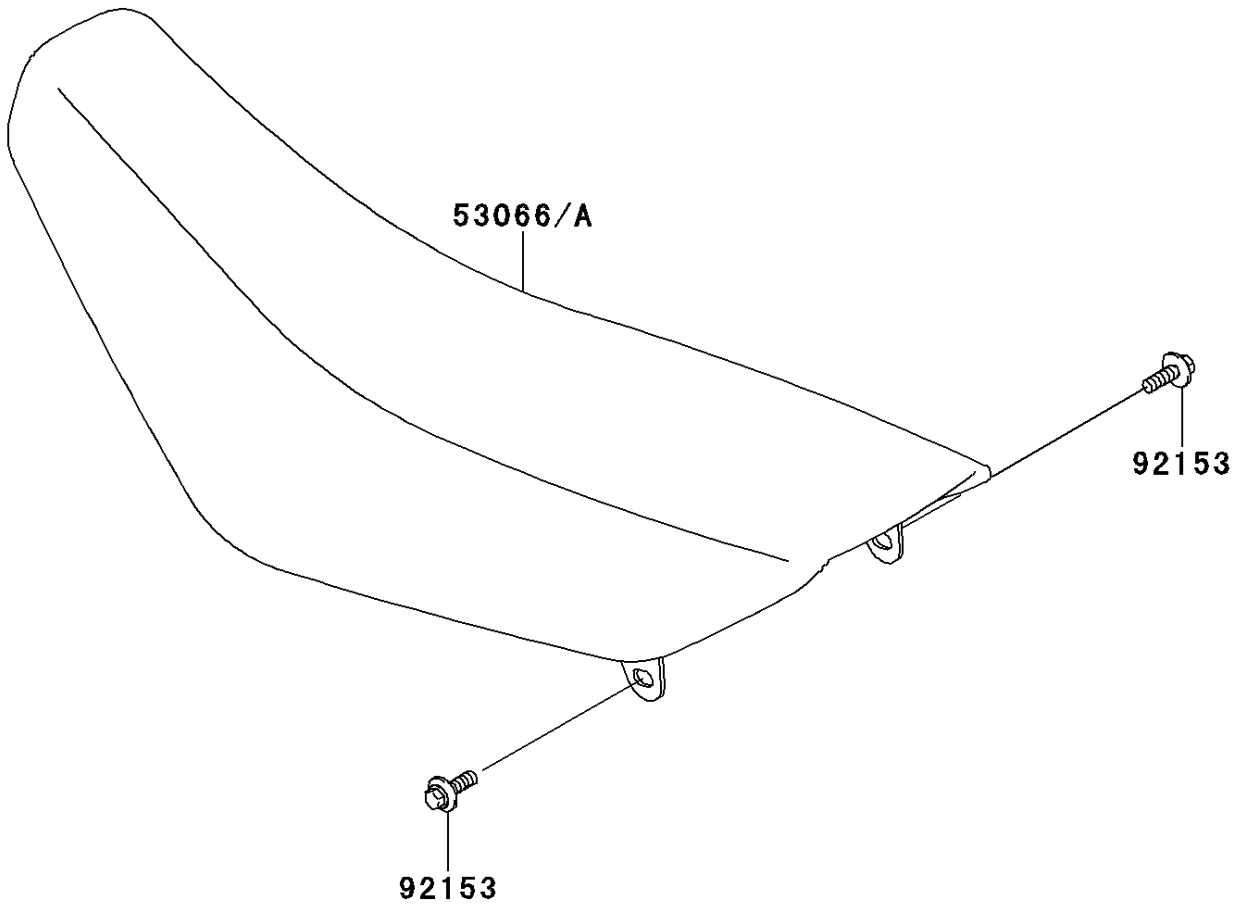

2013 KX™ 65 PARTS DIAGRAM

Seat

F2510

2013 KX™ 65 PARTS LIST

Seat

ITEM NAME	PART NUMBER	QUANTITY
SEAT-ASSY, GREEN/BLACK (Ref # 53066A)	53066-0092-336	1
BOLT, 6X20 (Ref # 92153)	92153-0502	2