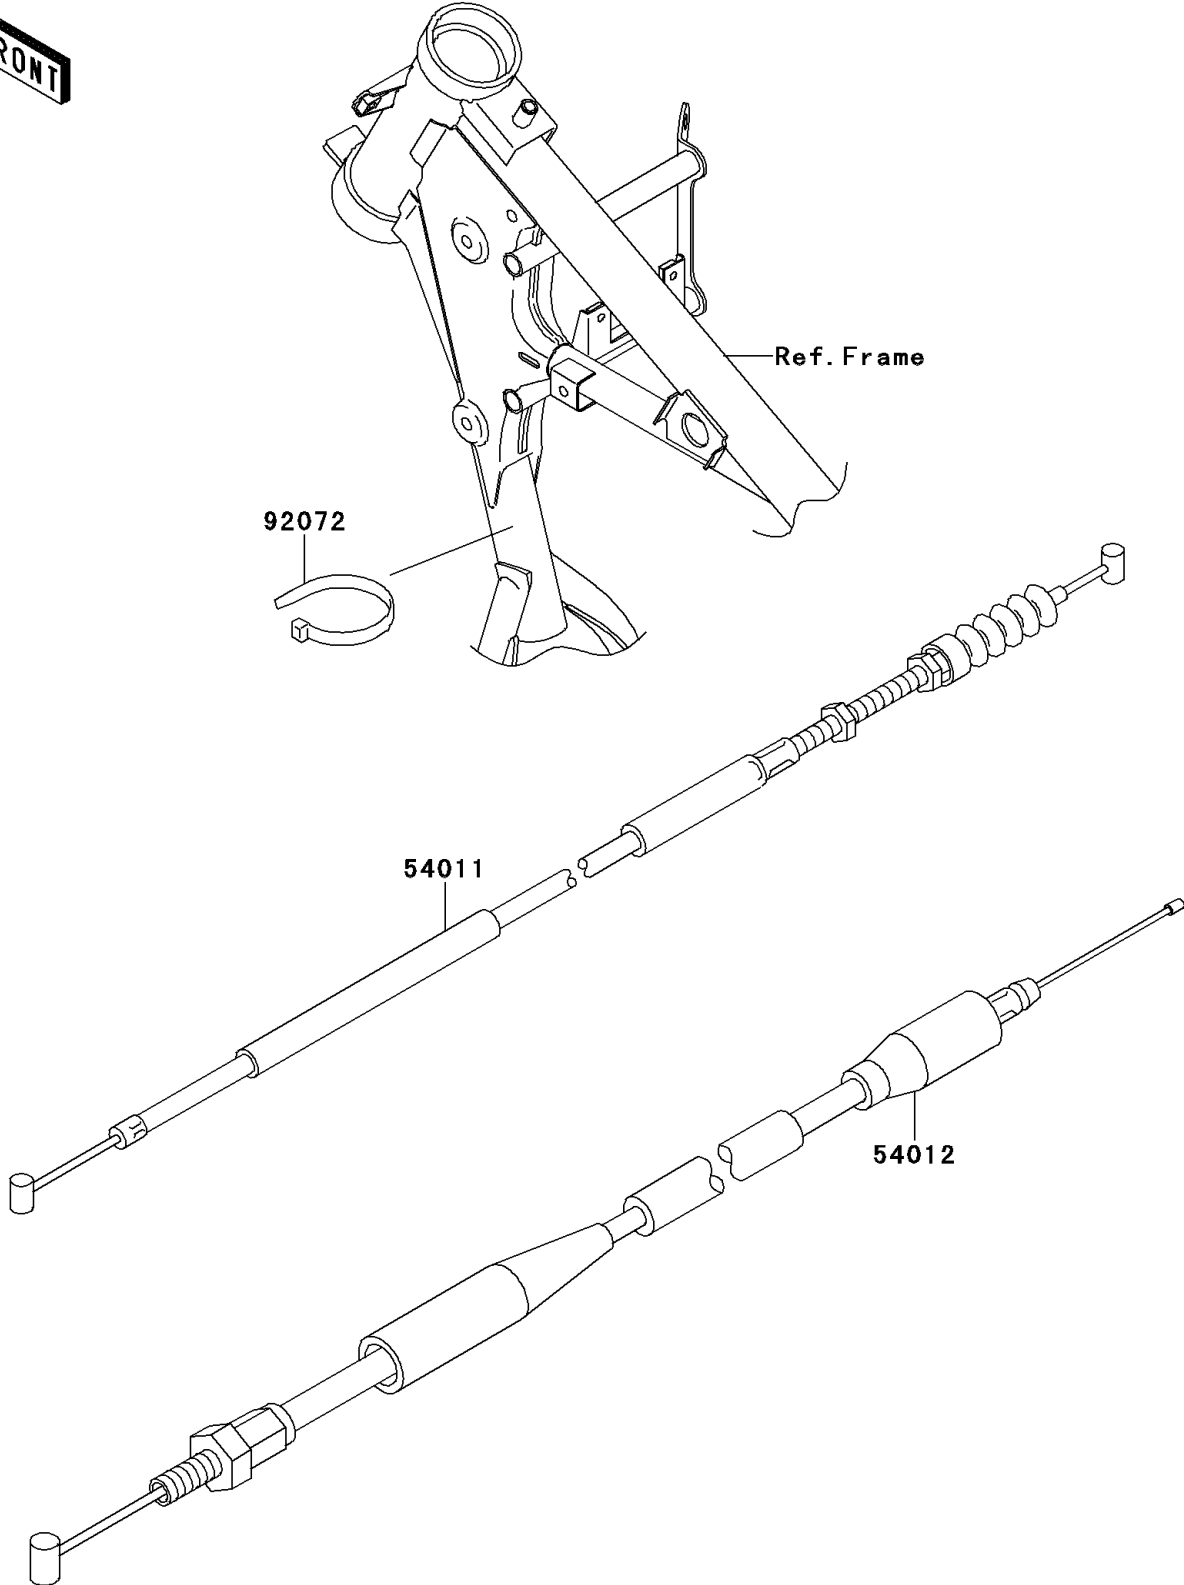

# 2010 KX65 (CANADA ONLY) PARTS DIAGRAM

Cables

F2540

## 2010 KX65 (CANADA ONLY) PARTS LIST

### Cables

ITEM NAME	PART NUMBER	QUANTITY
CABLE-CLUTCH (Ref # 54011)	54011-1415	1
CABLE-THROTTLE (Ref # 54012)	54012-0095	1
BAND,L=140 (Ref # 92072)	92072-1293	1